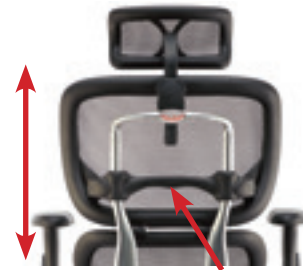

Height of Headrest
(optional feature)
Lift up or push down on headrest to adjust height.

Angle of Headrest
(optional feature)
Twist headrest to adjust tilt angle.

Ratchet Back Height Adjustment
Lift up on frame of backrest to raise or lower.

Armrest Up & Down Adjustment
Press button located underneath the arm-pad and lift or press down to adjust armrests.

Seat Height Adjustment
Lift front button on right under seat to adjust height.

NOTE: The headrest may be removed and a plug inserted in its place.

Seat Slider Adjustment
Lift rear button on left under seat to adjust seat slider.

Backrest Tilt Angle Adjustment
Lift front button on left under seat to adjust the tilt angle of backrest.

Arm-pad Swivel Adjustment
Manually move the arm-pad to swivel.

Backrest Tilt Tension Adjustment
Twist knob under seat to adjust backrest tension. Twisting clockwise increases tension.