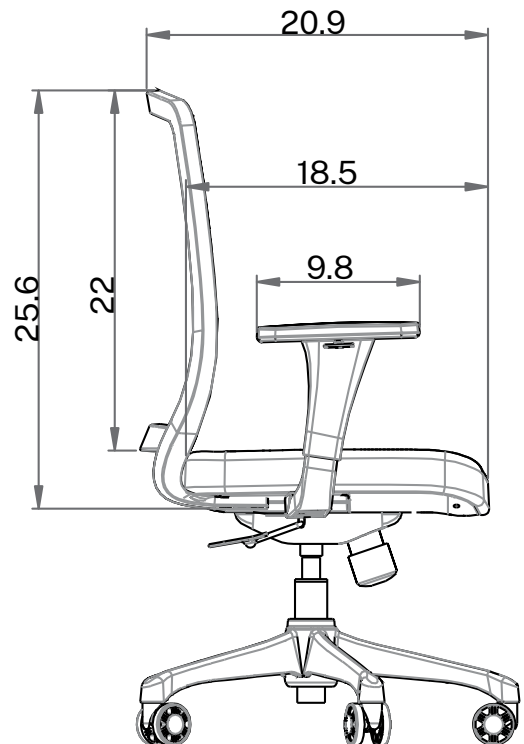

Model Information

SKU	HEIGHT (Inches)	OVERALL DEPTH (Inches)	ARM TO ARM WIDTH (Inches)	SEAT DEPTH (Inches)	SEAT WIDTH (Inches)	NET WEIGHT (lbs.)	WEIGHT CAPACITY (lbs.)	LIST PRICE
OPS-ALIEN.OL	38.4-42.3	23	27.3	18.1	19.3	24.3	300 lbs	\$449

LUMEN (BLACK)

OPS-L2.BLK

Features

- Mid Back Task chair
- Includes casters
- Swivel back base
- Seat height adjustment
- Tilt lock and tension adjustment
- Synchro tilt
- Arms adjust forward/backward
- Arms adjust inward/outward
- Arms adjust upward/downward
- Back fixed height
- 275 lb weight capacity
- Black mesh back
- Black fabric cushion seat

Model Information

SKU	HEIGHT (Inches)	OVERALL DEPTH (Inches)	ARM TO ARM WIDTH (Inches)	SEAT DEPTH (Inches)	SEAT WIDTH (Inches)	NET WEIGHT (lbs.)	WEIGHT CAPACITY (lbs.)	LIST PRICE
OPS-L2.BLU	40.2	20.9	28.3	18.5	20.9	28.3	275	\$449