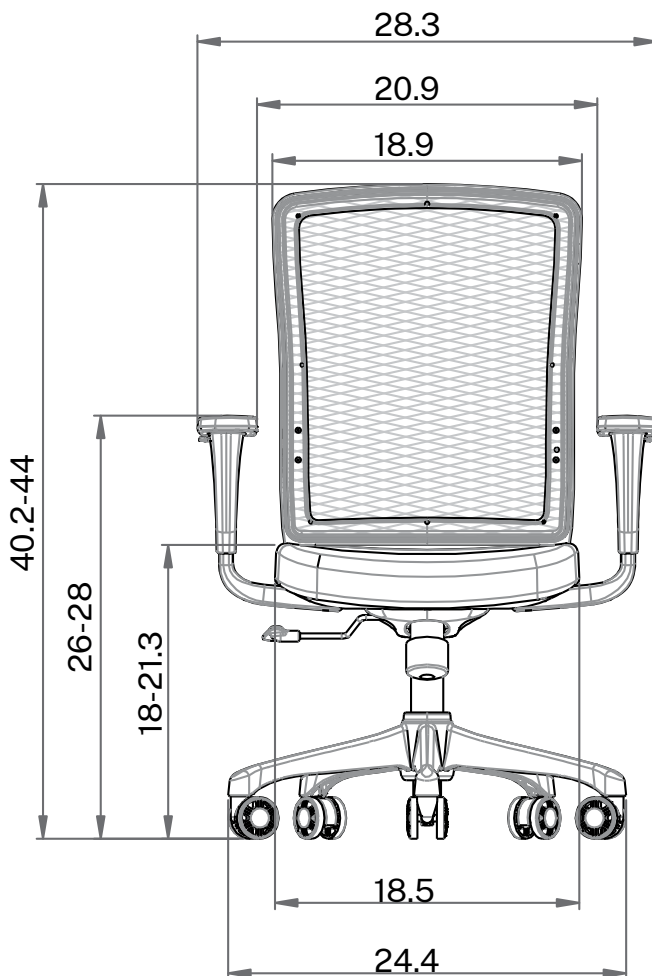

Model Information

SKU	HEIGHT (Inches)	OVERALL DEPTH (Inches)	ARM TO ARM WIDTH (Inches)	SEAT DEPTH (Inches)	SEAT WIDTH (Inches)	NET WEIGHT (lbs.)	WEIGHT CAPACITY (lbs.)	LIST PRICE
OPS-3133.BLK	32.5	21.5	18.5	18.5	17.5	10.7	225	\$159
OPS-3133-FAB.BLK								\$159
OPS-3133-CART								\$125

Model Information

SKU	HEIGHT (Inches)	OVERALL DEPTH (Inches)	ARM TO ARM WIDTH (Inches)	SEAT DEPTH (Inches)	SEAT WIDTH (Inches)	NET WEIGHT (lbs.)	WEIGHT CAPACITY (lbs.)	LIST PRICE
OPS-L2.BLU	40.2	20.9	28.3	18.5	20.9	28.3	275	\$449

LUMEN (BLUE)

OPS-L2.BLU

Features

- Mid Back Task chair
- Includes casters
- Swivel back base
- Seat height adjustment
- Tilt lock and tension adjustment
- Synchro tilt
- Arms adjust forward/backward
- Arms adjust inward/outward
- Arms adjust upward/downward
- Back fixed height
- 275 lbs weight capacity
- Black mesh back
- Blue fabric cushion seat

Model Information

SKU	HEIGHT (Inches)	OVERALL DEPTH (Inches)	ARM TO ARM WIDTH (Inches)	SEAT DEPTH (Inches)	SEAT WIDTH (Inches)	NET WEIGHT (lbs.)	CAPACITY WEIGHT (lbs.)	LIST PRICE
OPS-L2.BLU	40.2	20.9	28.3	18.5	20.9	28.3	275	\$449