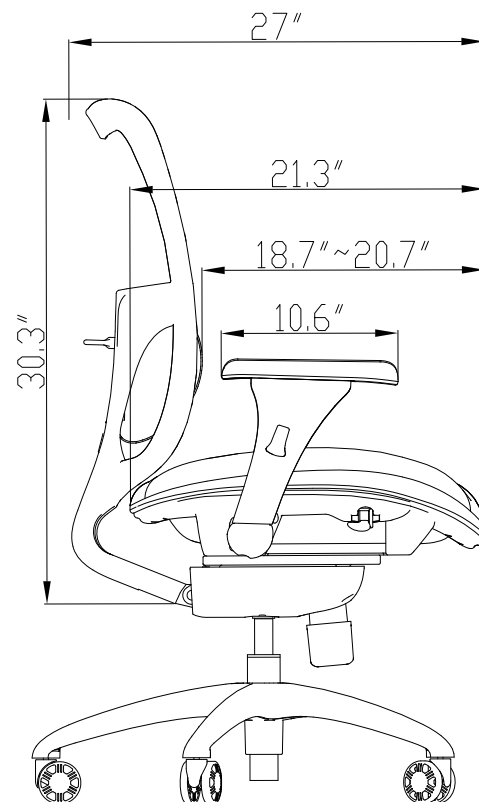

Model Information

SKU	HEIGHT (Inches)	OVERALL DEPTH (Inches)	ARM TO ARM WIDTH (Inches)	SEAT DEPTH (Inches)	SEAT WIDTH (Inches)	NET WEIGHT (lbs.)	WEIGHT CAPACITY (lbs.)	LIST PRICE
OPS-B14	41 - 45.2*	27"	30.5"	21.3"	21.7"	55	350 lbs	\$949