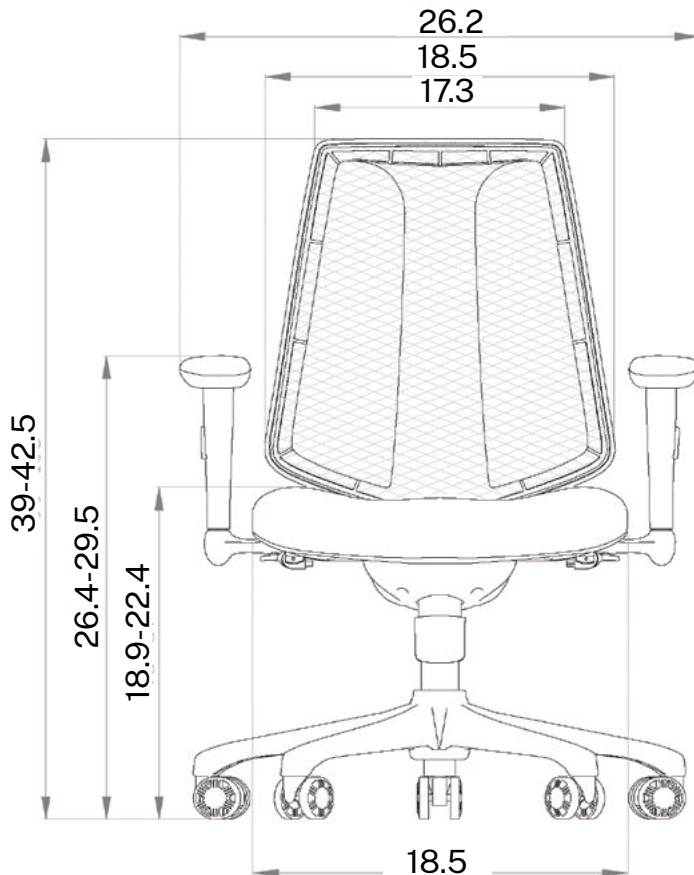

TRACK

OPS-T1.BLK

Features

- Mid Back Task chair
- Includes casters
- Swivel back base
- Synchro tilt
- Seat height adjustment
- Tilt lock and tension adjustment
- Seat slider
- Arms adjust inward/outward
- Arms adjust upward/downward
- 275 lbs weight capacity
- Black mesh back
- Black fabric cushion seat

Model Information

SKU	HEIGHT (Inches)	OVERALL DEPTH (Inches)	ARM TO ARM WIDTH (Inches)	SEAT DEPTH (Inches)	SEAT WIDTH (Inches)	NET WEIGHT (lbs.)	WEIGHT CAPACITY (lbs.)	LIST PRICE
OPS-T1.BLK	39 - 42.5	27	26.2	18.1	18.5	45.2	275 lbs	\$525