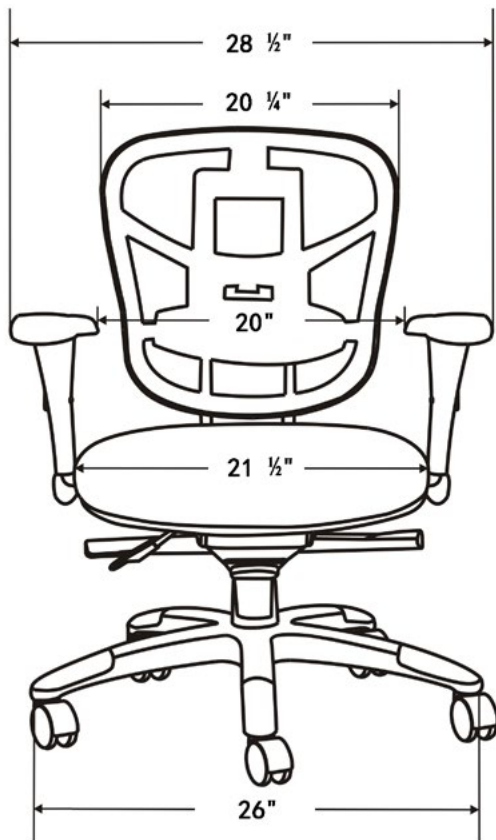

Model Information

SKU	HEIGHT (Inches)	OVERALL DEPTH (Inches)	ARM TO ARM WIDTH (Inches)	SEAT DEPTH (Inches)	SEAT WIDTH (Inches)	NET WEIGHT (lbs.)	WEIGHT CAPACITY (lbs.)	LIST PRICE
OPS4008	39 - 41.5*	26.5- 28	29.5	21	20.5	49	300 lbs	$625

*Height increases by 3" with ratchet back adjustment