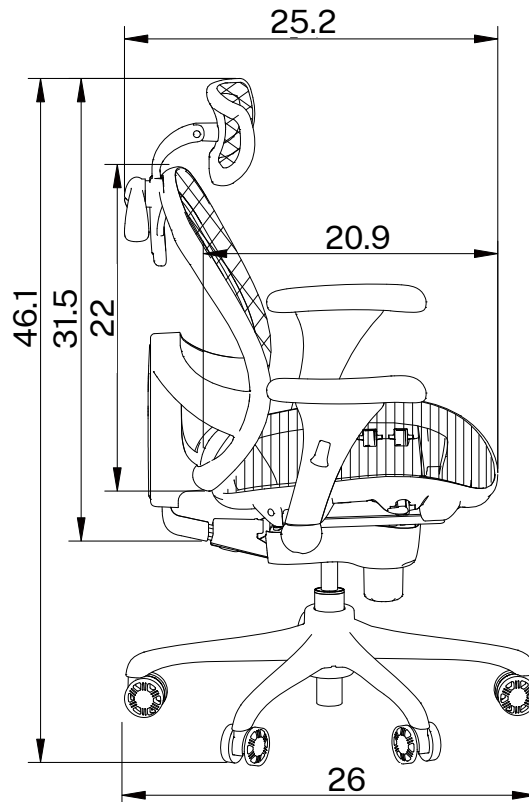

Model Information

SKU	HEIGHT (Inches)	OVERALL DEPTH (Inches)	ARM TO ARM WIDTH (Inches)	SEAT DEPTH (Inches)	SEAT WIDTH (Inches)	NET WEIGHT (lbs.)	WEIGHT CAPACITY (lbs.)	LIST PRICE
OPS-B1FS	38.25 - 41.75*	24 - 26	28.3	20.9	20.9	47	275	$679
OPS-HR						1.5		$46

* Height increases by 3" with ratchet back adjustment

* Height increases by 3" with headrest