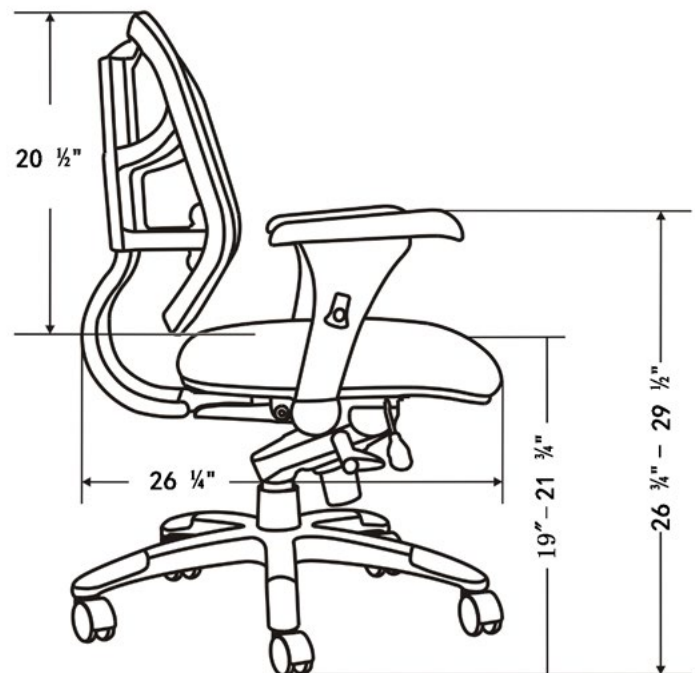

Model Information

SKU	HEIGHT (Inches)	OVERALL DEPTH (Inches)	ARM TO ARM WIDTH (Inches)	SEAT DEPTH (Inches)	SEAT WIDTH (Inches)	NET WEIGHT (lbs.)	WEIGHT CAPACITY (lbs.)	LIST PRICE
OPS4008	39 - 41.5*	26.5- 28	29.5	21	20.5	49	300 lbs	$625

*Height increases by 3" with ratchet back adjustment