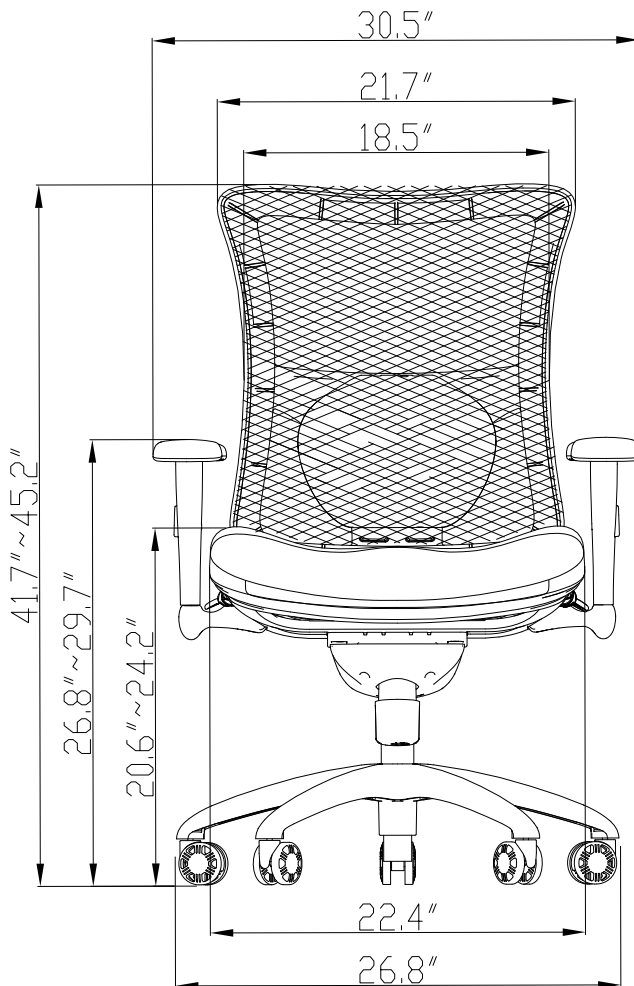

Model Information

SKU	HEIGHT (Inches)	OVERALL DEPTH (Inches)	ARM TO ARM WIDTH (Inches)	SEAT DEPTH (Inches)	SEAT WIDTH (Inches)	NET WEIGHT (lbs.)	WEIGHT CAPACITY (lbs.)	LIST PRICE
OPS-B14	41 - 45.2*	27"	30.5"	21.3"	21.7"	55	350 lbs	\$949