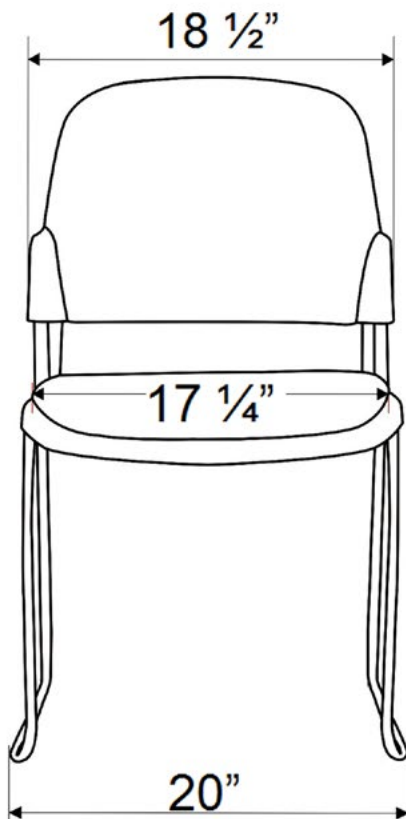

Model Information

SKU	HEIGHT (Inches)	OVERALL DEPTH (Inches)	ARM TO ARM WIDTH (Inches)	SEAT DEPTH (Inches)	SEAT WIDTH (Inches)	NET WEIGHT (lbs.)	WEIGHT CAPACITY (lbs.)	LIST PRICE
OPS-3133.P.BLK	32.25	21.25	18.5	17	17.5	10.7	225	\$159
OPS-3133-FAB.BLK								\$159
OPS-3133-FAB.BLU								\$159
OPS-3133-CART								\$125

Model Information

SKU	HEIGHT (Inches)	OVERALL DEPTH (Inches)	ARM TO ARM WIDTH (Inches)	SEAT DEPTH (Inches)	SEAT WIDTH (Inches)	NET WEIGHT (lbs.)	WEIGHT CAPACITY (lbs.)	LIST PRICE
OPS-3133.BLK	32.5	21.5	18.5	18.5	17.5	10.7	225	\$159
OPS-3133-FAB.BLK								\$159
OPS-3133-CART								\$125

STACK (BLUE)

OPS-3133.BLU

Features

- Stack/Nesting chair
- Ganging brackets on chair bottom
- Add an optional fabric cover to chair back
- Easily stack up to 25 chairs with rolling metal cart
- 225 lbs weight capacity
- Black base
- Black plastic back
- Blue fabric cushion seat
- Must be purchased in packages of six (6), but are priced individually

Model Information

SKU	HEIGHT (Inches)	OVERALL DEPTH (Inches)	ARM TO ARM WIDTH (Inches)	SEAT DEPTH (Inches)	SEAT WIDTH (Inches)	NET WEIGHT (lbs.)	WEIGHT CAPACITY (lbs.)	LIST PRICE
OPS-3133.BLU	32.5	21.5	18.5	18.5	17.5	10.7	225	\$159
OPS-3133-FAB.BLU								\$159
OPS-3133-CART								\$125