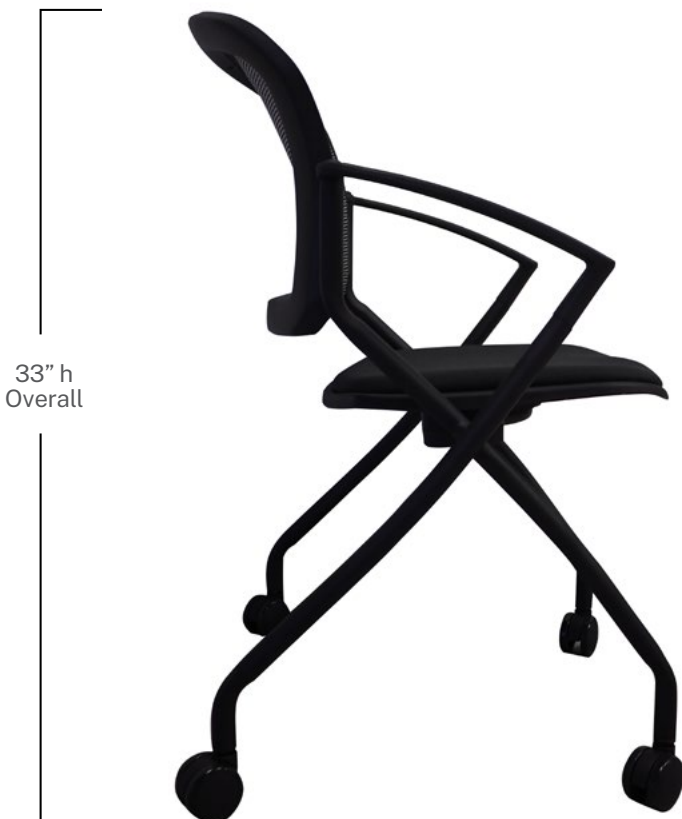

STEAL

OPS3159

Features

- Stack/Nesting chair
- Includes caster
- 300 lbs weight capacity
- Black base
- Gray mesh back
- Black fabric cushion seat
- Must be purchased in packages of four (4), but are priced individually

MOTIVATE: GUEST (GRAY)

OPS-830.GRY

Features

- Guest chair
- Back fixed height
- Nylon fixed armrest
- 300 lbs weight capacity
- Black base
- Gray mesh back
- Gray fabric cushion seat
- Must be purchased in packages of two (2), but are priced individually