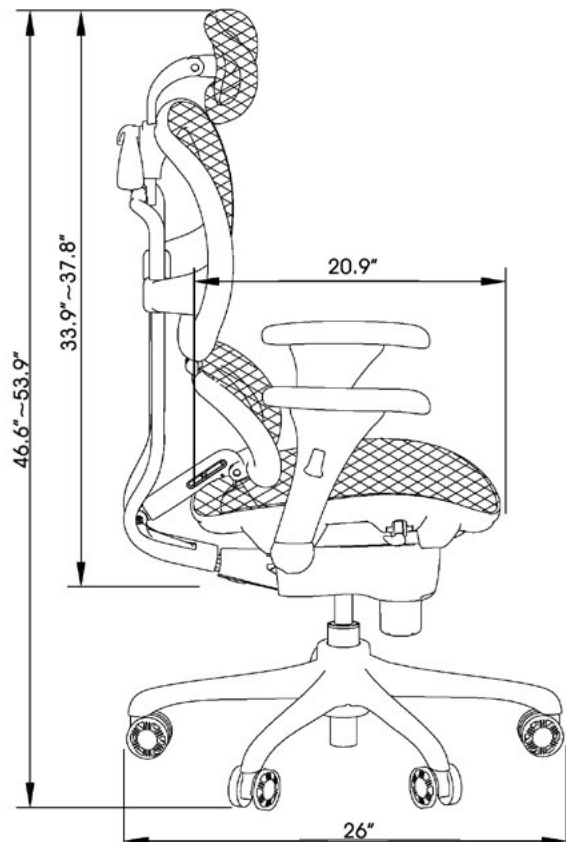

Model Information

SKU	HEIGHT (Inches)	OVERALL DEPTH (Inches)	ARM TO ARM WIDTH (Inches)	SEAT DEPTH (Inches)	SEAT WIDTH (Inches)	NET WEIGHT (lbs.)	WEIGHT CAPACITY (lbs.)	LIST PRICE
OPS-B3	40 - 43.5*	26 - 28	28.5	20	20.25	41	275	$849

* Height increases by 3" with ratchet back adjustment

* Height increases by 3" with headrest