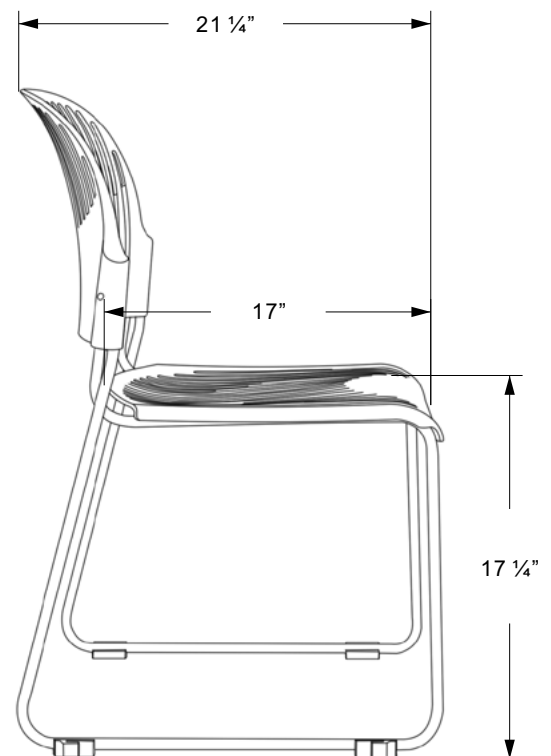

STACK (PLASTIC)

OPS-3133-P.BLK

Features

- Stack/Nesting chair
- Ganging brackets on chair bottom
- Add an optional fabric cover to chair back
- Easily stack up to 25 chairs with rolling metal cart
- 225 lbs weight capacity
- Black base
- Black plastic back
- Black plastic seat
- Must be purchased in packages of six (6), but are priced individually

Model Information

SKU	HEIGHT (Inches)	OVERALL DEPTH (Inches)	ARM TO ARM WIDTH (Inches)	SEAT DEPTH (Inches)	SEAT WIDTH (Inches)	NET WEIGHT (lbs.)	WEIGHT CAPACITY (lbs.)	LIST PRICE
OPS-3133.P.BLK	32.25	21.25	18.5	17	17.5	10.7	225	\$159
OPS-3133-FAB.BLK								\$159
OPS-3133-FAB.BLU								\$159
OPS-3133-CART								\$125

STACK (BLACK)

OPS-3133.BLK

Features

- Stack/Nesting chair
- Ganging brackets on chair bottom
- Add an optional fabric cover to chair back
- Easily stack up to 25 chairs with rolling metal cart
- 225 lbs weight capacity
- Black base
- Black plastic back
- Black fabric cushion seat
- Must be purchased in packages of six (6), but are priced individually