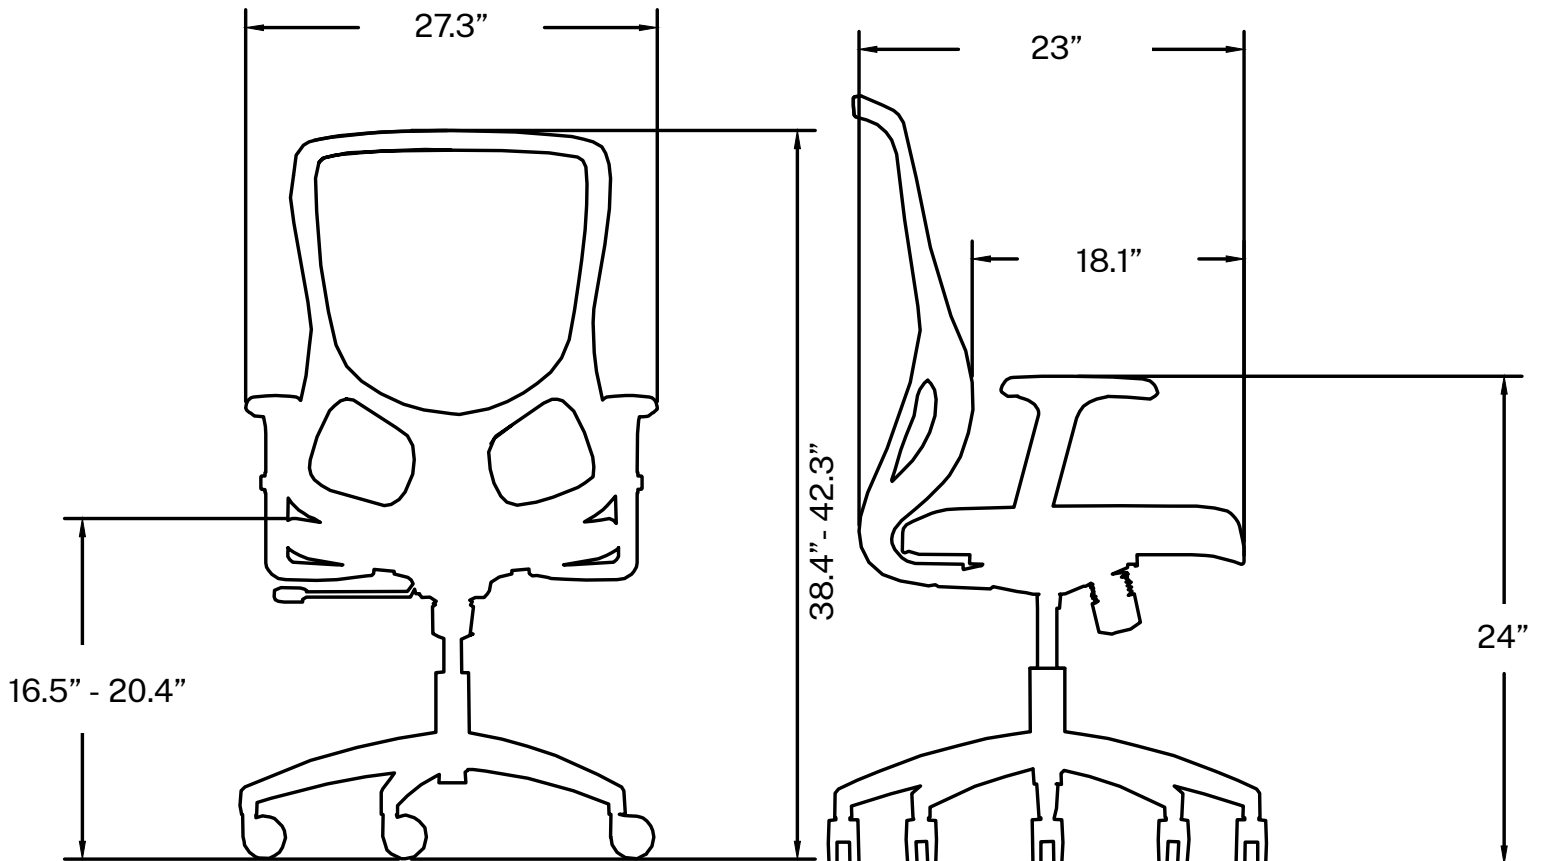

Model Information

SKU	HEIGHT (Inches)	OVERALL DEPTH (Inches)	ARM TO ARM WIDTH (Inches)	SEAT DEPTH (Inches)	SEAT WIDTH (Inches)	NET WEIGHT (lbs.)	WEIGHT CAPACITY (lbs.)	LIST PRICE
OPS-ALIEN.OL	38.4-42.3	23	27.3	18.1	19.3	24.3	300 lbs	$449