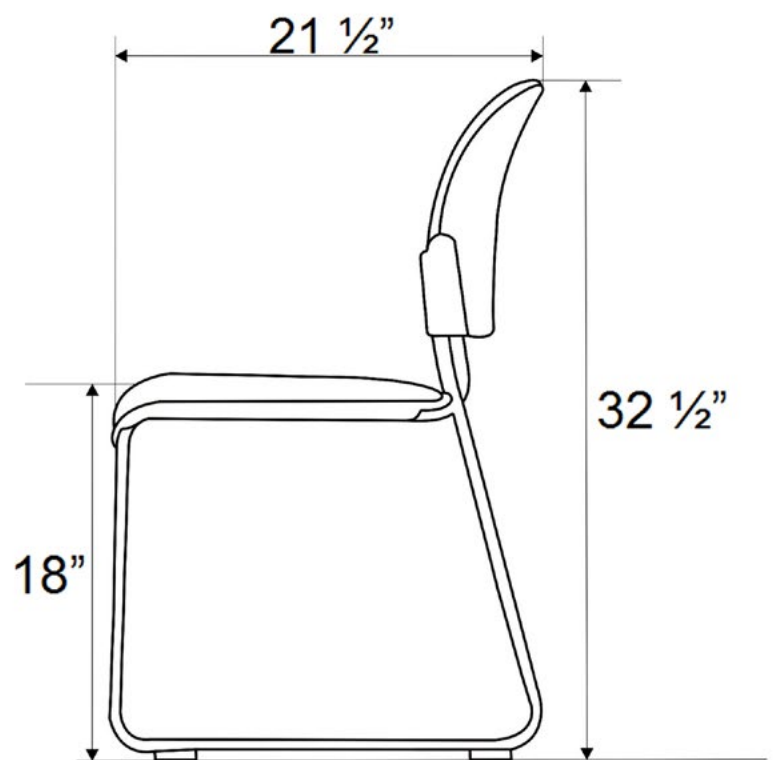

STACK (PLASTIC)

OPS-3133-P.BLK

Features

- Stack/Nesting chair
- Ganging brackets on chair bottom
- Add an optional fabric cover to chair back
- Easily stack up to 25 chairs with rolling metal cart
- 225 lbs weight capacity
- Black base
- Black plastic back
- Black plastic seat
- Must be purchased in packages of six (6), but are priced individually

STACK (BLACK)

OPS-3133.BLK

Features

- Stack/Nesting chair
- Ganging brackets on chair bottom
- Add an optional fabric cover to chair back
- Easily stack up to 25 chairs with rolling metal cart
- 225 lbs weight capacity
- Black base
- Black plastic back
- Black fabric cushion seat
- Must be purchased in packages of six (6), but are priced individually

STACK (BLUE)

OPS-3133.BLU

Features

- Stack/Nesting chair
- Ganging brackets on chair bottom
- Add an optional fabric cover to chair back
- Easily stack up to 25 chairs with rolling metal cart
- 225 lbs weight capacity
- Black base
- Black plastic back
- Blue fabric cushion seat
- Must be purchased in packages of six (6), but are priced individually

Model Information

SKU	HEIGHT (Inches)	OVERALL DEPTH (Inches)	ARM TO ARM WIDTH (Inches)	SEAT DEPTH (Inches)	SEAT WIDTH (Inches)	NET WEIGHT (lbs.)	WEIGHT CAPACITY (lbs.)	LIST PRICE
OPS-3133.BLU	32.5	21.5	18.5	18.5	17.5	10.7	225	\$159
OPS-3133-FAB.BLU								\$159
OPS-3133-CART								\$125