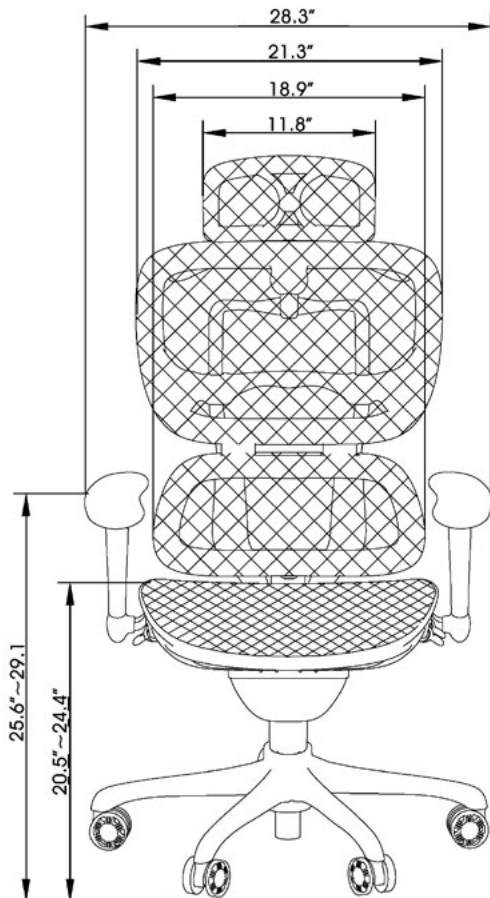

Model Information

SKU	HEIGHT (Inches)	OVERALL DEPTH (Inches)	ARM TO ARM WIDTH (Inches)	SEAT DEPTH (Inches)	SEAT WIDTH (Inches)	NET WEIGHT (lbs.)	WEIGHT CAPACITY (lbs.)	LIST PRICE
OPS-B3	40 - 43.5*	26 - 28	28.5	20	20.25	41	275	$849

* Height increases by 3" with ratchet back adjustment

* Height increases by 3" with headrest