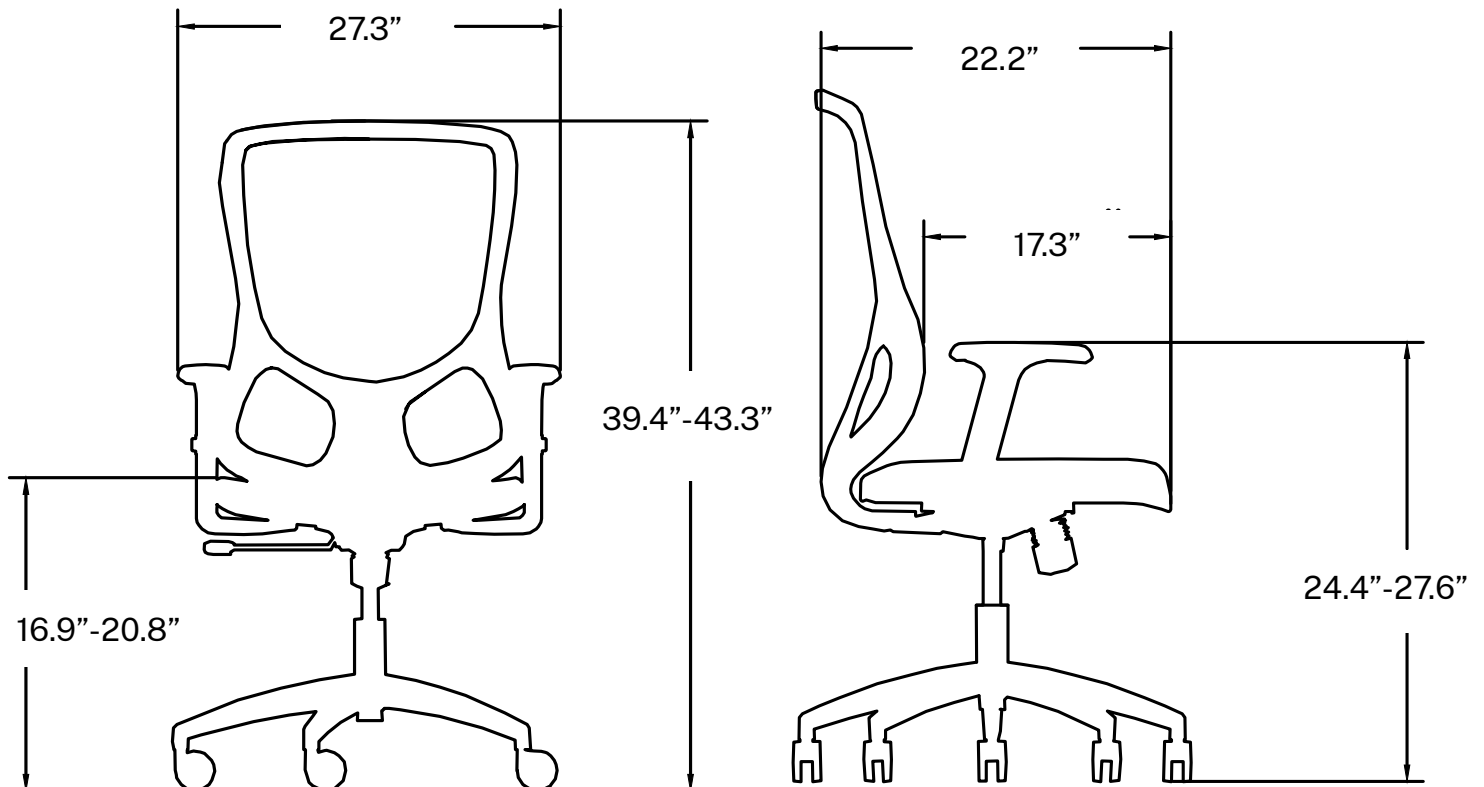

ALIEN: DELUXE (OLIVE)

OPS-ALIEN-A.OL

Features

- Mid Back Task chair
- Includes casters
- Swivel back base
- Synchro tilt
- Seat height adjustment
- Tilt lock and tension
- Arms adjust upward/downward
- 300 lbs weight capacity
- Olive mesh back
- Olive fabric cushion seat

LOGIC

OPS4019

Features

- Mid Back Task chair
- Includes casters
- Swivel back base
- Seat height adjustment
- Tilt lock and tension adjustment
- Synchro tilt
- Arms adjust upward/downward
- Back fixed height
- 300 lbs weight capacity
- Gray mesh back
- Black fabric cushion seat