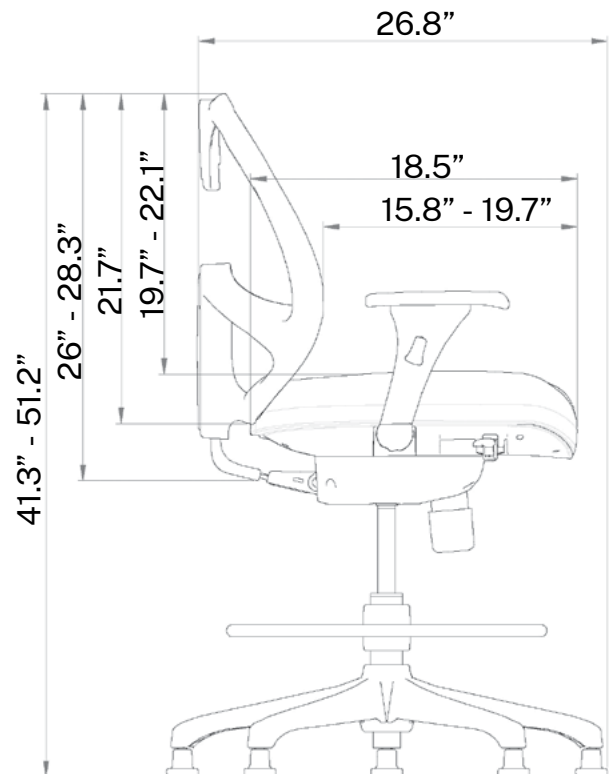

Model Information

SKU	HEIGHT (Inches)	OVERALL DEPTH (Inches)	ARM TO ARM WIDTH (Inches)	SEAT DEPTH (Inches)	SEAT WIDTH (Inches)	NET WEIGHT (lbs.)	WEIGHT CAPACITY (lbs.)	LIST PRICE
OPS-B8	42 - 48**	27.4"	27.9"	19.7"	20.7	43	275	\$679

*Height increases by 3" with ratchet back adjustment

RELAX: FABRIC ERGO STOOL

OPS-B1FS-ERGO STOOL

Features

- Counter Height Task chair
- Optional headrest available
- Includes casters
- Includes glides
- Seat height adjustment
- Tilt lock and tension adjustment
- Seat slider
- Synchro tilt
- Arms adjust inward/outward
- Arms adjust upward/downward
- Ratchet back
- 275 lb weight capacity
- Swivel black base
- Gray mesh back
- Black fabric cushion seat

Optional Headrest

Model Information

SKU	HEIGHT (Inches)	OVERALL DEPTH (Inches)	ARM TO ARM WIDTH (Inches)	SEAT DEPTH (Inches)	SEAT WIDTH (Inches)	NET WEIGHT (lbs.)	WEIGHT CAPACITY (lbs.)	LIST PRICE
OPS-B1FS-ERGO STOOL	41.3 - 51.2*	26.8	26.8	20	20	52	275	\$725
OPS-HR						1.5		\$46