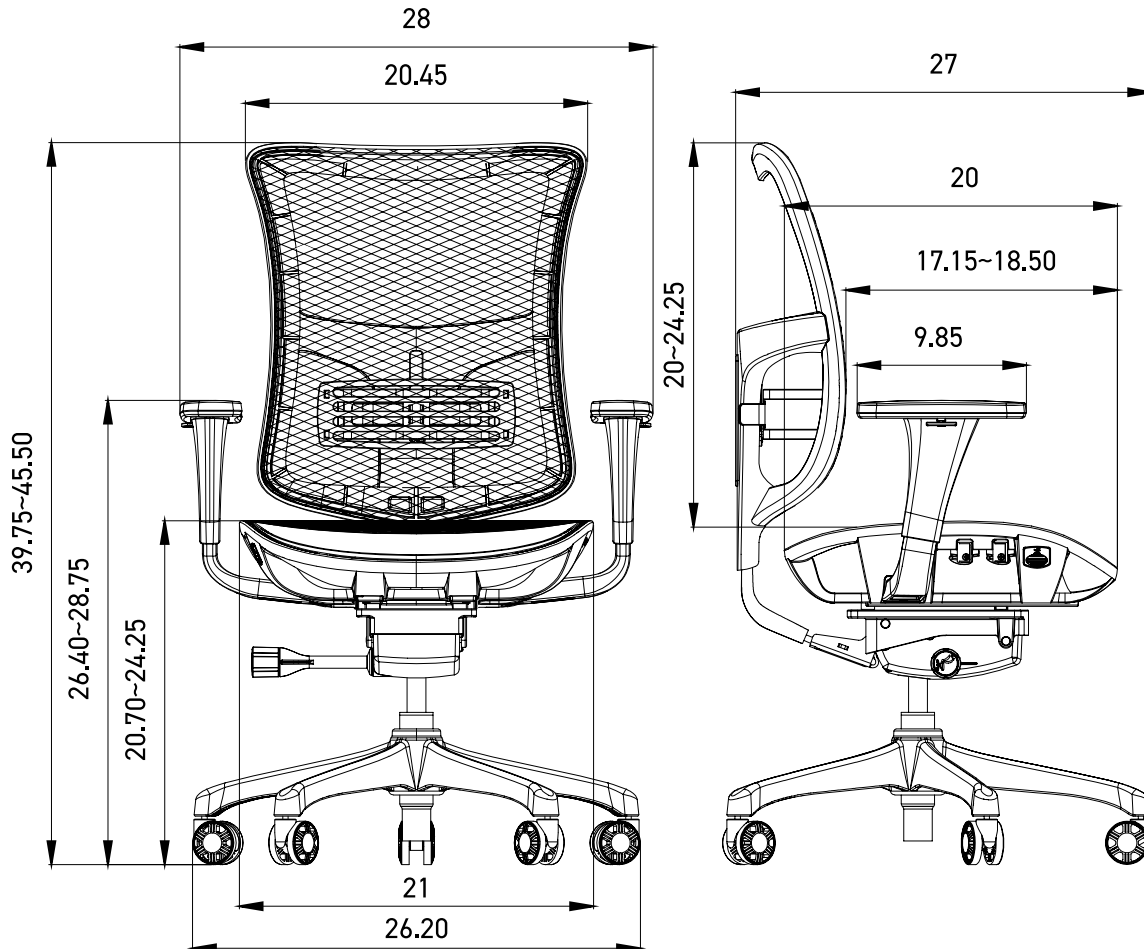

GALACTIC

OPS-K14.RED

Features

- 3D arm - upward/downward, inward/outward, forward/backward
- Seat slider
- 4-position tilt lock
- Synchro tilt
- self weight mechanism
- lumbar support
- Back height adjustment

Model Information

SKU	HEIGHT (Inches)	OVERALL DEPTH (Inches)	ARM TO ARM WIDTH (Inches)	SEAT DEPTH (Inches)	SEAT WIDTH (Inches)	NET WEIGHT (lbs.)	WEIGHT CAPACITY (lbs.)	LIST PRICE
OPS-K14.RED	39.75-45.50	27	20.45	17.15-18.50	21	43.93	275	\$749