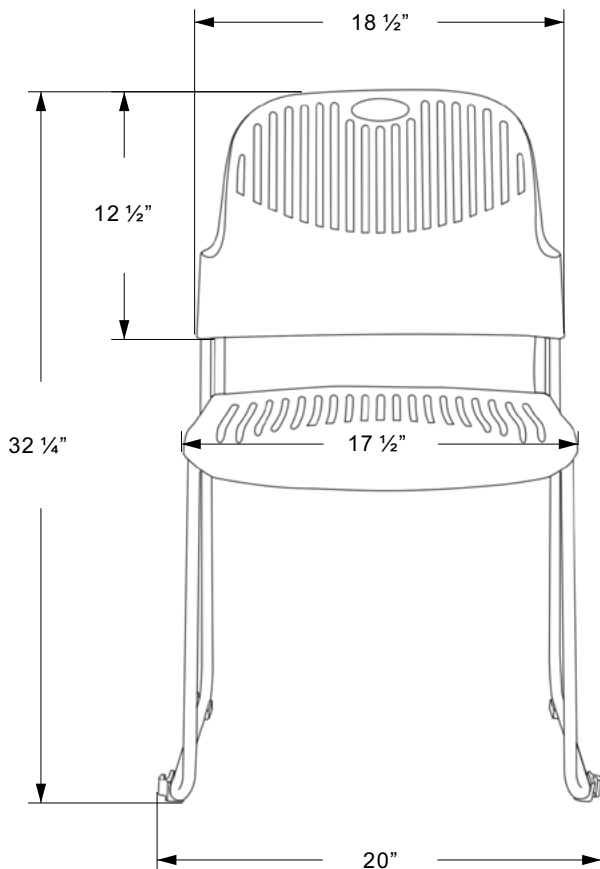

Model Information

SKU	HEIGHT (Inches)	OVERALL DEPTH (Inches)	ARM TO ARM WIDTH (Inches)	SEAT DEPTH (Inches)	SEAT WIDTH (Inches)	NET WEIGHT (lbs.)	WEIGHT CAPACITY (lbs.)	LIST PRICE
OPS-3133.P.BLK	32.25	21.25	18.5	17	17.5	10.7	225	$159
OPS-3133-FAB.BLK								$159
OPS-3133-FAB.BLU								$159
OPS-3133-CART								$125