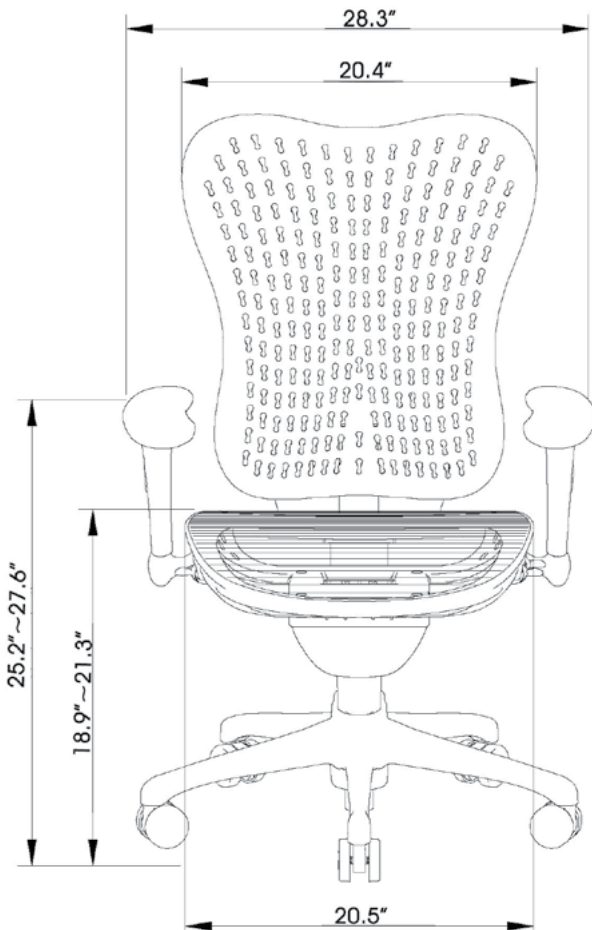

Model Information

SKU	HEIGHT (Inches)	OVERALL DEPTH (Inches)	ARM TO ARM WIDTH (Inches)	SEAT DEPTH (Inches)	SEAT WIDTH (Inches)	NET WEIGHT (lbs.)	WEIGHT CAPACITY (lbs.)	LIST PRICE
OPS-B4	39.5 - 43*	26 - 27.5	28	20	21	47	275	$795

* Height increases by 3" with ratchet back adjustment