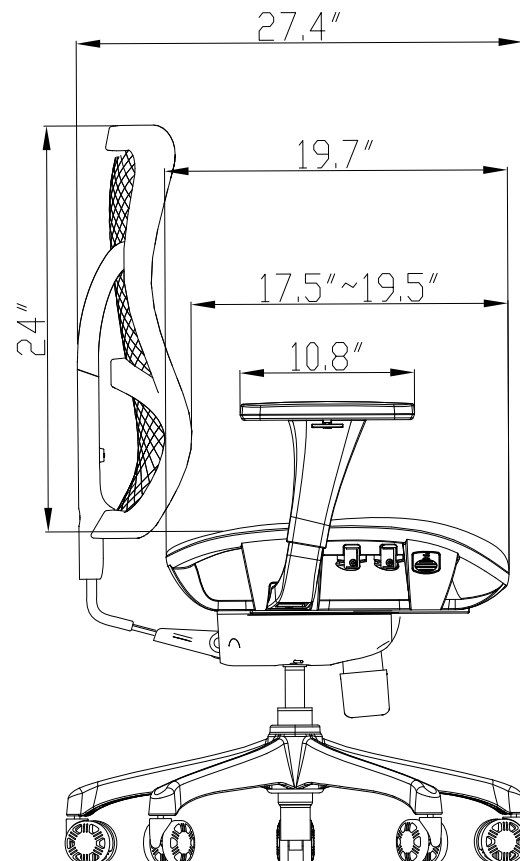

Model Information

SKU	HEIGHT (Inches)	OVERALL DEPTH (Inches)	ARM TO ARM WIDTH (Inches)	SEAT DEPTH (Inches)	SEAT WIDTH (Inches)	NET WEIGHT (lbs.)	WEIGHT CAPACITY (lbs.)	LIST PRICE
OPS-B8	42 - 48**	27.4"	27.9"	19.7"	20.7	43	275	$679

*Height increases by 3" with ratchet back adjustment