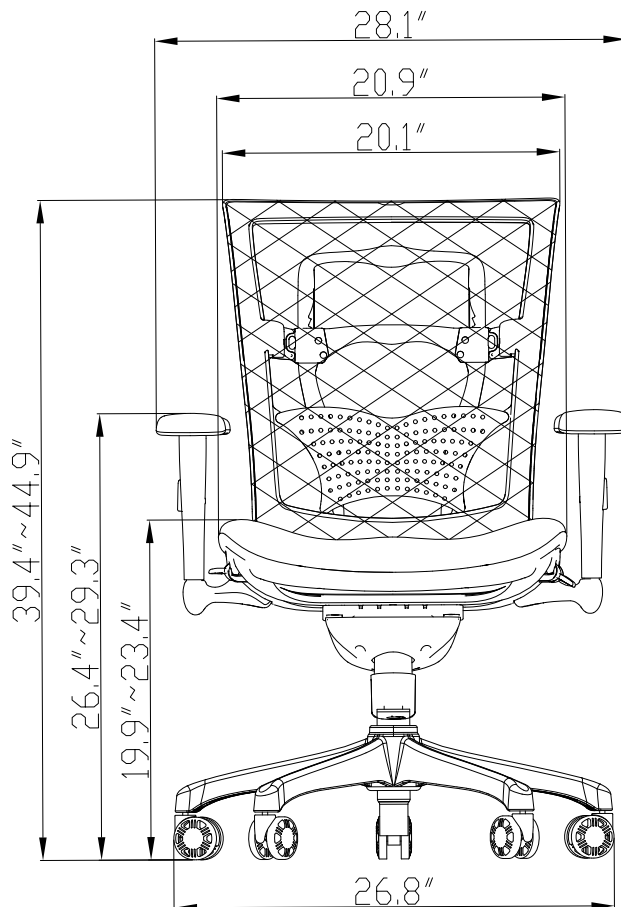

Model Information

SKU	HEIGHT (Inches)	OVERALL DEPTH (Inches)	ARM TO ARM WIDTH (Inches)	SEAT DEPTH (Inches)	SEAT WIDTH (Inches)	NET WEIGHT (lbs.)	WEIGHT CAPACITY (lbs.)	LIST PRICE
OPS-B6	39.4 - 44.9"	28.5"	28.1"	19.9"	20.9"	43	300	$795

* Height increases by 3" with ratchet back adjustment