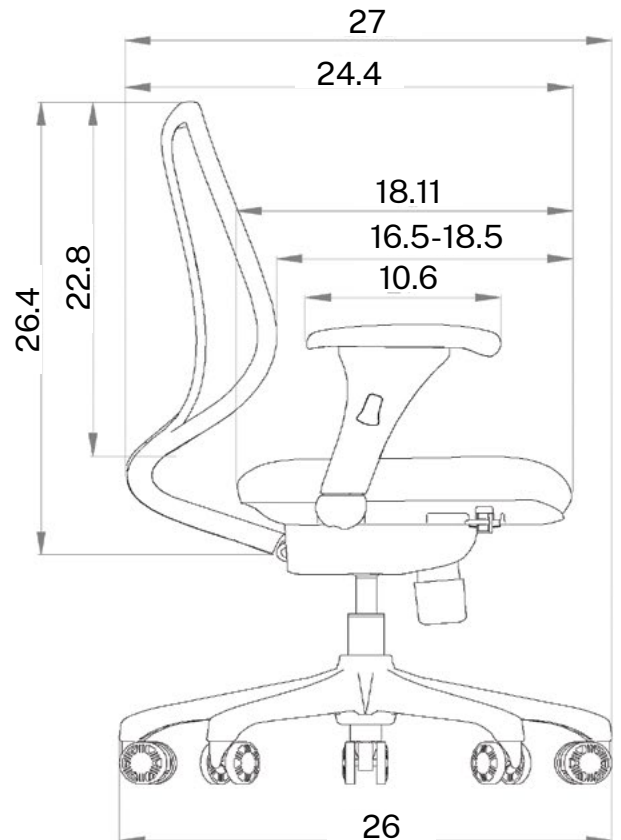

Model Information

SKU	HEIGHT (Inches)	OVERALL DEPTH (Inches)	ARM TO ARM WIDTH (Inches)	SEAT DEPTH (Inches)	SEAT WIDTH (Inches)	NET WEIGHT (lbs.)	CAPACITY WEIGHT (lbs.)	LIST PRICE
OPS4019	39 - 42	27	26	20	20	37	300	\$495

TRACK

OPS-T1.BLK

Features

- Mid Back Task chair
- Includes casters
- Swivel back base
- Synchro tilt
- Seat height adjustment
- Tilt lock and tension adjustment
- Seat slider
- Arms adjust inward/outward
- Arms adjust upward/downward
- 275 lbs weight capacity
- Black mesh back
- Black fabric cushion seat

Model Information

SKU	HEIGHT (Inches)	OVERALL DEPTH (Inches)	ARM TO ARM WIDTH (Inches)	SEAT DEPTH (Inches)	SEAT WIDTH (Inches)	NET WEIGHT (lbs.)	WEIGHT CAPACITY (lbs.)	LIST PRICE
OPS-T1.BLK	39 - 42.5	27	26.2	18.1	18.5	45.2	275 lbs	\$525