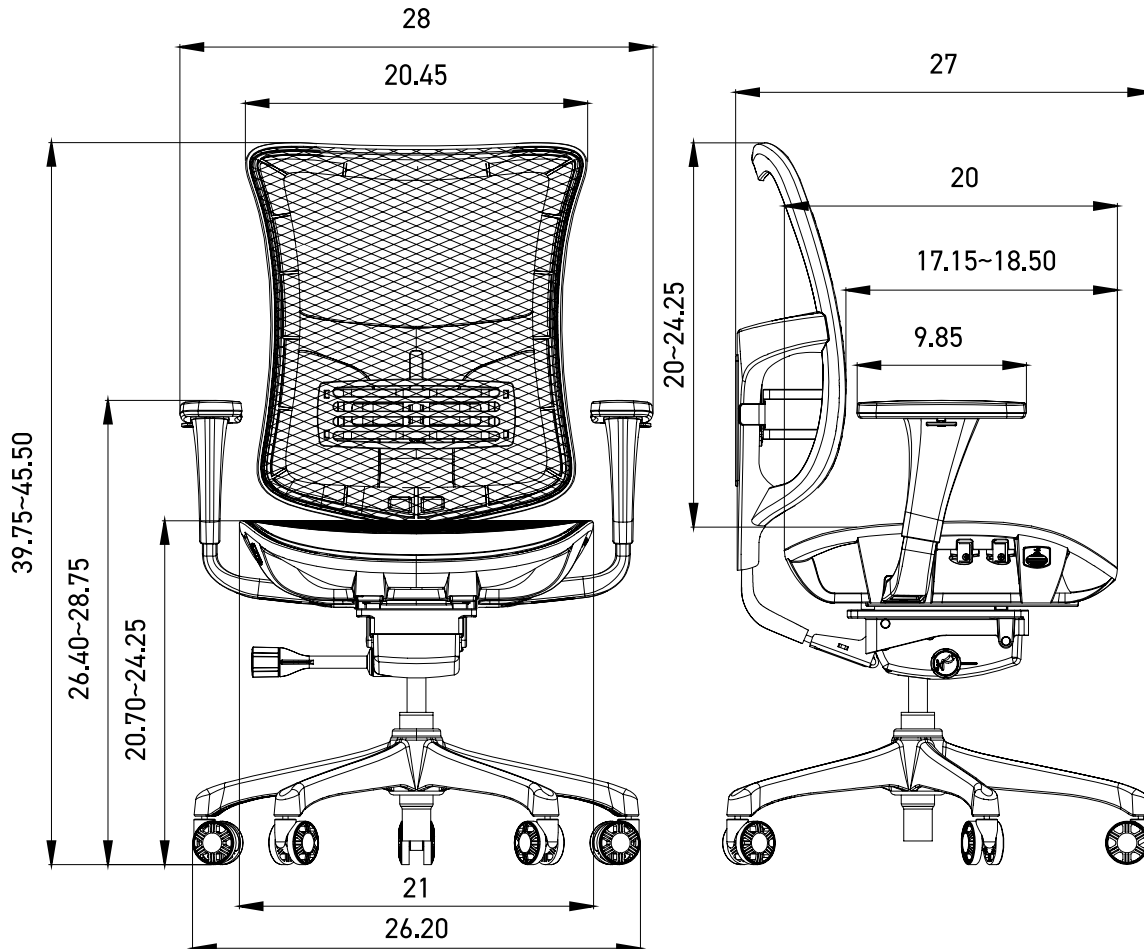

Model Information

SKU	HEIGHT (Inches)	OVERALL DEPTH (Inches)	ARM TO ARM WIDTH (Inches)	SEAT DEPTH (Inches)	SEAT WIDTH (Inches)	NET WEIGHT (lbs.)	WEIGHT CAPACITY (lbs.)	LIST PRICE
OPS-K14FS	39.75-45.50	27	20.45	17.15-18.50	21	43.93	275	$749