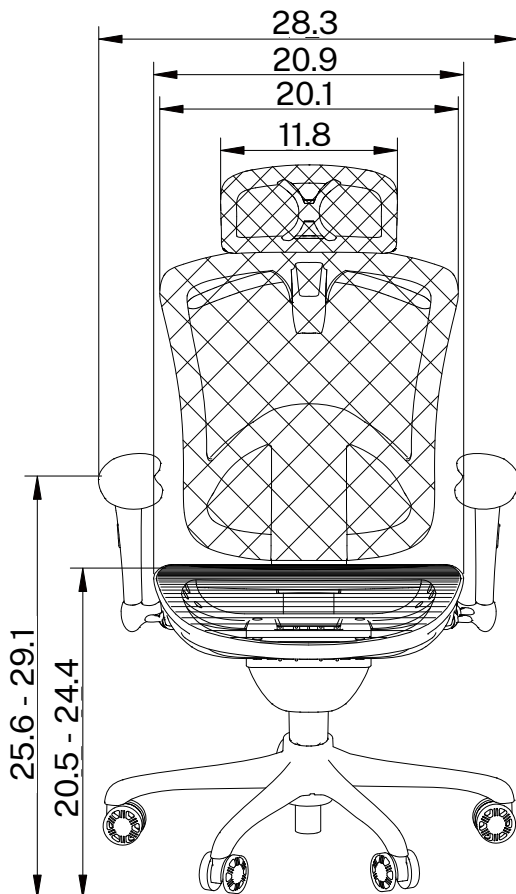

Model Information

SKU	HEIGHT (Inches)	OVERALL DEPTH (Inches)	ARM TO ARM WIDTH (Inches)	SEAT DEPTH (Inches)	SEAT WIDTH (Inches)	NET WEIGHT (lbs.)	WEIGHT CAPACITY (lbs.)	LIST PRICE
OPS-B1	39 - 42.5*	24 - 26	28.3	20.9	20.9	44	275	$679
OPS-HR						1.5		$46

* Height increases by 3" with ratchet back adjustment
* Height increases by 3" with headrest