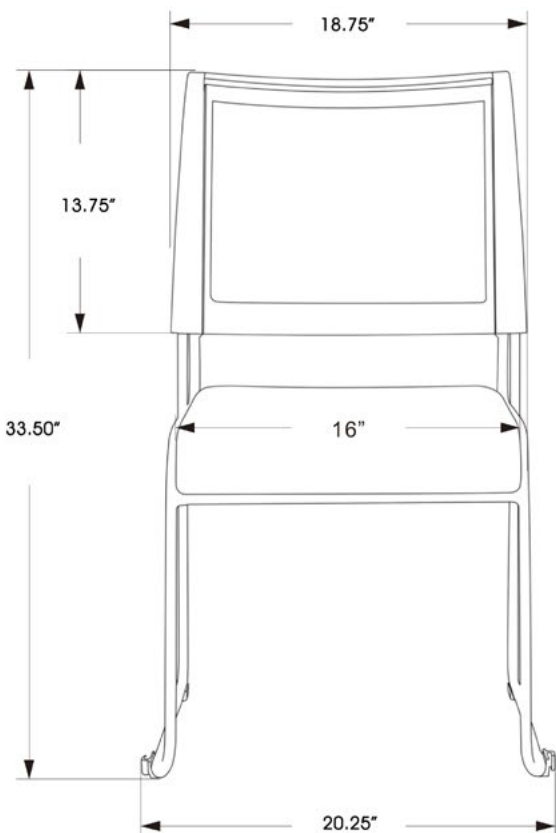

Model Information

SKU	HEIGHT (Inches)	OVERALL DEPTH (Inches)	ARM TO ARM WIDTH (Inches)	SEAT DEPTH (Inches)	SEAT WIDTH (Inches)	NET WEIGHT (lbs.)	WEIGHT CAPACITY (lbs.)	LIST PRICE
OPS-3133.BLK	32.5	21.5	18.5	18.5	17.5	10.7	225	\$159
OPS-3133-FAB.BLK								\$159
OPS-3133-CART								\$125

Model Information

SKU	HEIGHT (Inches)	OVERALL DEPTH (Inches)	ARM TO ARM WIDTH (Inches)	SEAT DEPTH (Inches)	SEAT WIDTH (Inches)	NET WEIGHT (lbs.)	WEIGHT CAPACITY (lbs.)	LIST PRICE
OPS-3133.BLU	32.5	21.5	18.5	18.5	17.5	10.7	225	\$159
OPS-3133-FAB.BLU								\$159
OPS-3133-CART								\$125

ANCHOR

OPS-3136

Features

- Stack/Nesting chair
- Ganging brackets on chair bottom
- Easily stack up to 12 chairs with rolling metal cart
- 225 lbs weight capacity
- Black base
- Black mesh back
- Black fabric cushion seat
- Must be purchased in packages of six (6), but are priced individually

Model Information

SKU	HEIGHT (Inches)	OVERALL DEPTH (Inches)	ARM TO ARM WIDTH (Inches)	SEAT DEPTH (Inches)	SEAT WIDTH (Inches)	NET WEIGHT (lbs.)	WEIGHT CAPACITY (lbs.)	LIST PRICE
OPS-3136	33.5	23.25	20.25	17.5	16	12.1	225	\$189
OPS-3133-CART								\$125