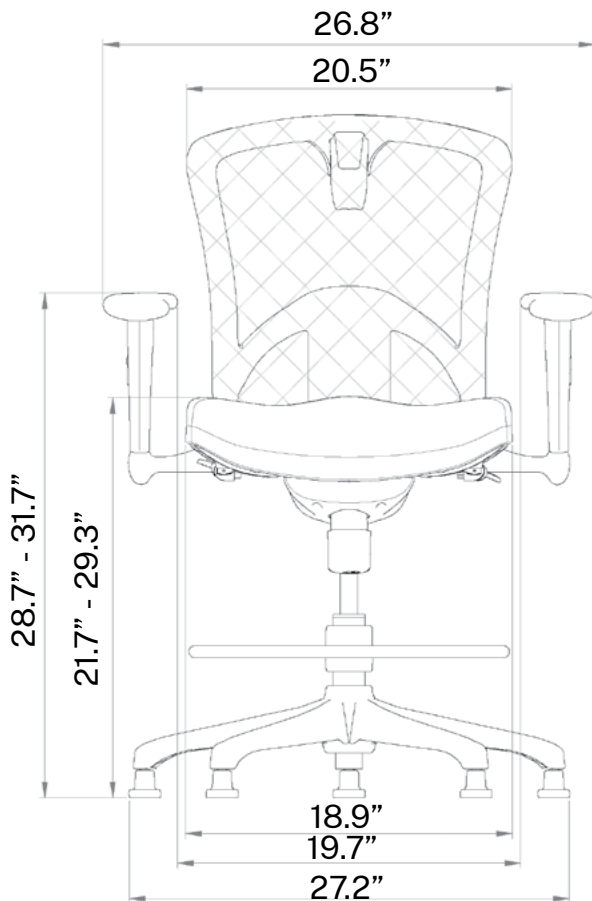

Model Information

SKU	HEIGHT (Inches)	OVERALL DEPTH (Inches)	ARM TO ARM WIDTH (Inches)	SEAT DEPTH (Inches)	SEAT WIDTH (Inches)	NET WEIGHT (lbs.)	WEIGHT CAPACITY (lbs.)	LIST PRICE
OPS-B8	42 - 48**	27.4"	27.9"	19.7"	20.7	43	275	\$679

*Height increases by 3" with ratchet back adjustment

RELAX: FABRIC ERGO STOOL

OPS-B1FS-ERGO STOOL

Features

- Counter Height Task chair
- Optional headrest available
- Includes casters
- Includes glides
- Seat height adjustment
- Tilt lock and tension adjustment
- Seat slider
- Synchro tilt
- Arms adjust inward/outward
- Arms adjust upward/downward
- Ratchet back
- 275 lb weight capacity
- Swivel black base
- Gray mesh back
- Black fabric cushion seat

Optional Headrest

Model Information

SKU	HEIGHT (Inches)	OVERALL DEPTH (Inches)	ARM TO ARM WIDTH (Inches)	SEAT DEPTH (Inches)	SEAT WIDTH (Inches)	NET WEIGHT (lbs.)	WEIGHT CAPACITY (lbs.)	LIST PRICE
OPS-B1FS-ERGO STOOL	41.3 - 51.2*	26.8	26.8	20	20	52	275	\$725
OPS-HR						1.5		\$46