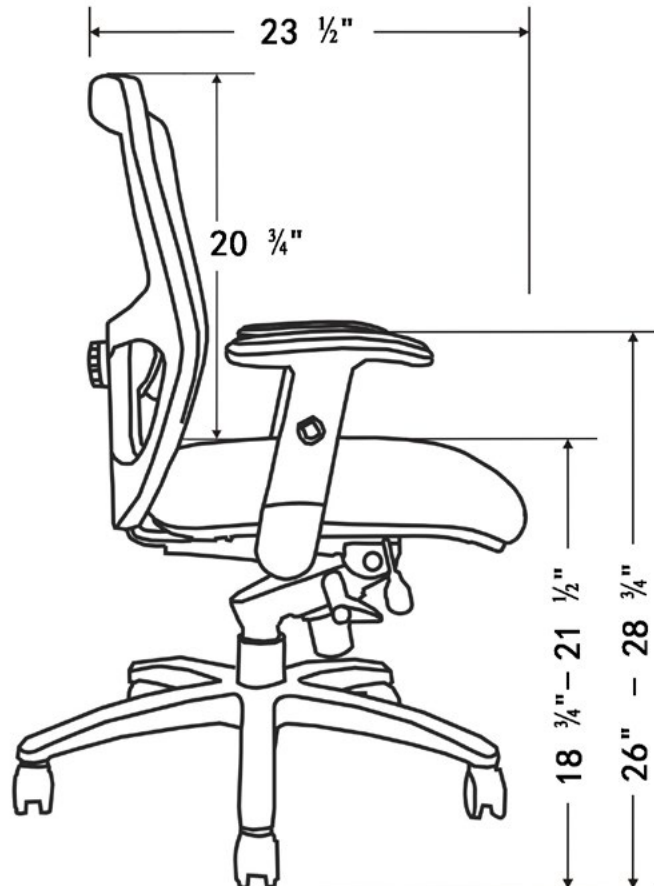

Model Information

SKU	HEIGHT (Inches)	OVERALL DEPTH (Inches)	ARM TO ARM WIDTH (Inches)	SEAT DEPTH (Inches)	SEAT WIDTH (Inches)	NET WEIGHT (lbs.)	WEIGHT CAPACITY (lbs.)	LIST PRICE
OPS5688	38.5 - 41.5*	28	27	20	20	42	300 lbs	$595