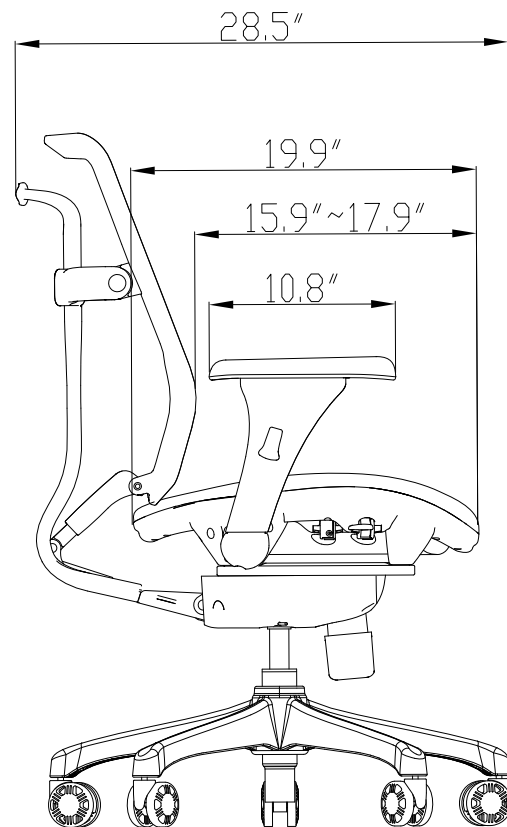

Model Information

SKU	HEIGHT (Inches)	OVERALL DEPTH (Inches)	ARM TO ARM WIDTH (Inches)	SEAT DEPTH (Inches)	SEAT WIDTH (Inches)	NET WEIGHT (lbs.)	WEIGHT CAPACITY (lbs.)	LIST PRICE
OPS-B6	39.4 - 44.9"	28.5"	28.1"	19.9"	20.9"	43	300	$795

* Height increases by 3" with ratchet back adjustment