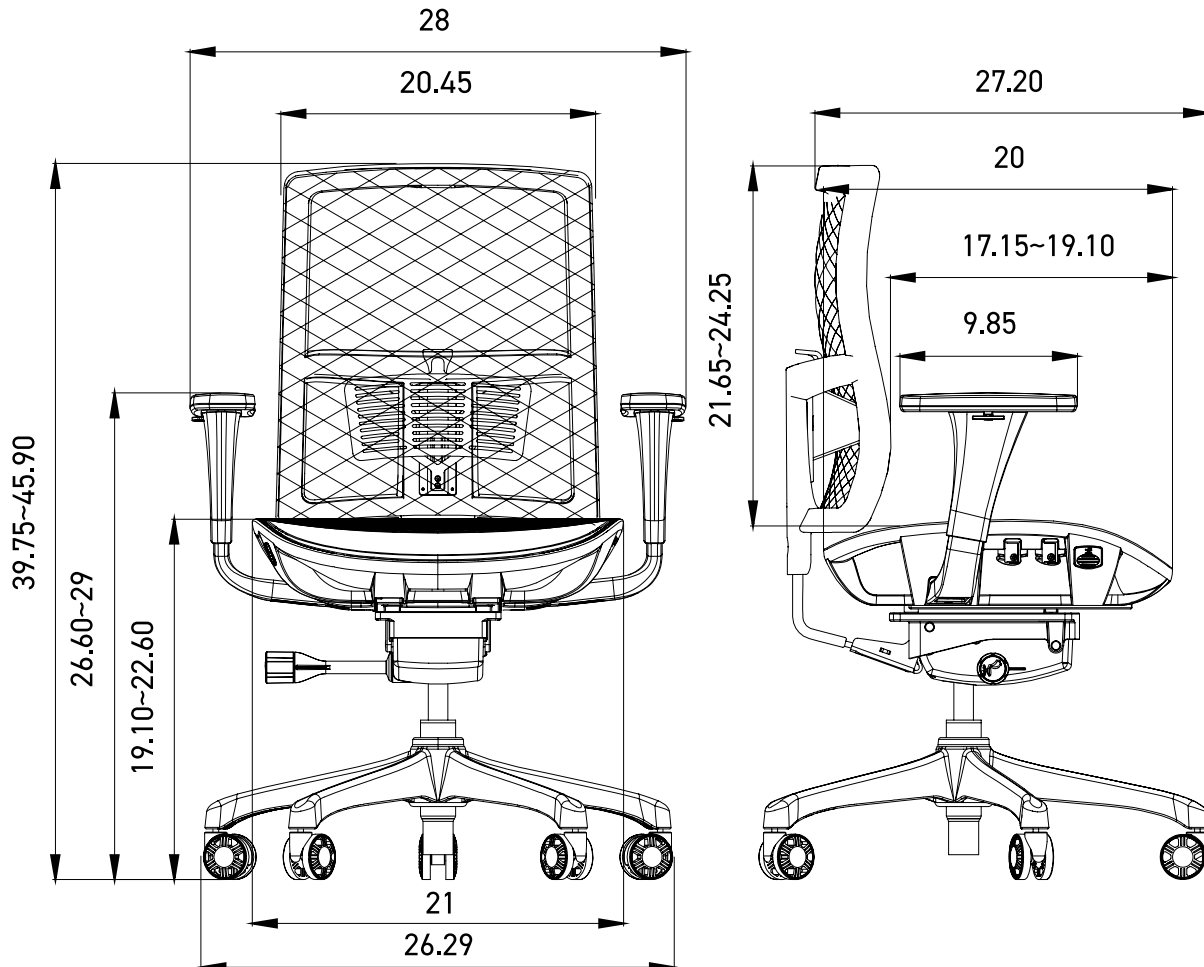

Model Information

SKU	HEIGHT (Inches)	OVERALL DEPTH (Inches)	ARM TO ARM WIDTH (Inches)	SEAT DEPTH (Inches)	SEAT WIDTH (Inches)	NET WEIGHT (lbs.)	WEIGHT CAPACITY (lbs.)	LIST PRICE
OPS-K11	39.75-45.90	27.20	20.45	17.15-19.10	21	45.23	275	$695