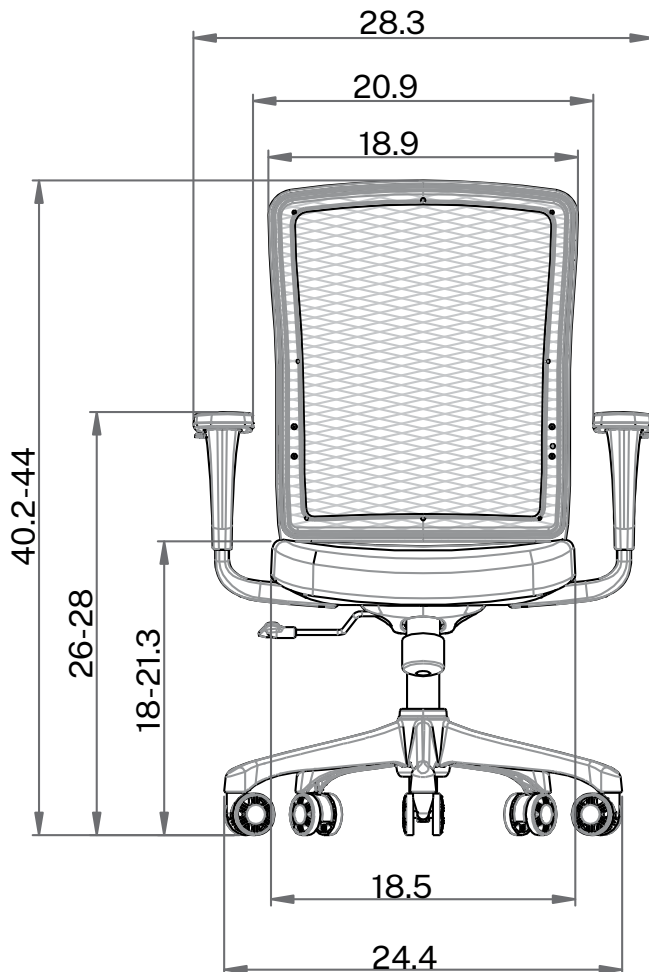

Model Information

SKU	HEIGHT (Inches)	OVERALL DEPTH (Inches)	ARM TO ARM WIDTH (Inches)	SEAT DEPTH (Inches)	SEAT WIDTH (Inches)	NET WEIGHT (lbs.)	WEIGHT CAPACITY (lbs.)	LIST PRICE
OPS-3133.BLK	32.5	21.5	18.5	18.5	17.5	10.7	225	\$159
OPS-3133-FAB.BLK								\$159
OPS-3133-CART								\$125

Model Information

SKU	HEIGHT (Inches)	OVERALL DEPTH (Inches)	ARM TO ARM WIDTH (Inches)	SEAT DEPTH (Inches)	SEAT WIDTH (Inches)	NET WEIGHT (lbs.)	WEIGHT CAPACITY (lbs.)	LIST PRICE
OPS-ALIEN.OL	38.4-42.3	23	27.3	18.1	19.3	24.3	300 lbs	\$449

LUMEN (BLACK)

OPS-L2.BLK

Features

- Mid Back Task chair
- Includes casters
- Swivel back base
- Seat height adjustment
- Tilt lock and tension adjustment
- Synchro tilt
- Arms adjust forward/backward
- Arms adjust inward/outward
- Arms adjust upward/downward
- Back fixed height
- 275 lb weight capacity
- Black mesh back
- Black fabric cushion seat

Model Information

SKU	HEIGHT (Inches)	OVERALL DEPTH (Inches)	ARM TO ARM WIDTH (Inches)	SEAT DEPTH (Inches)	SEAT WIDTH (Inches)	NET WEIGHT (lbs.)	WEIGHT CAPACITY (lbs.)	LIST PRICE
OPS-L2.BLU	40.2	20.9	28.3	18.5	20.9	28.3	275	\$449