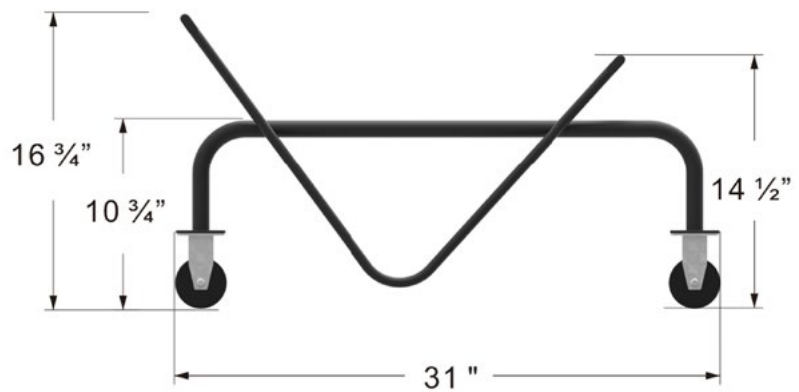

STACK CART

OPS-3133-CART

Features

- Sturdy metal frame designed to stack and roll up to 12 (3136) or 25 (3133) chairs for easy storage and transportation.

Model Information

SKU	HEIGHT (Inches)	LENGTH (Inches)	WIDTH (Inches)	LIST PRICE
OPS-3133-CART	16.75	31	19.25	\$125