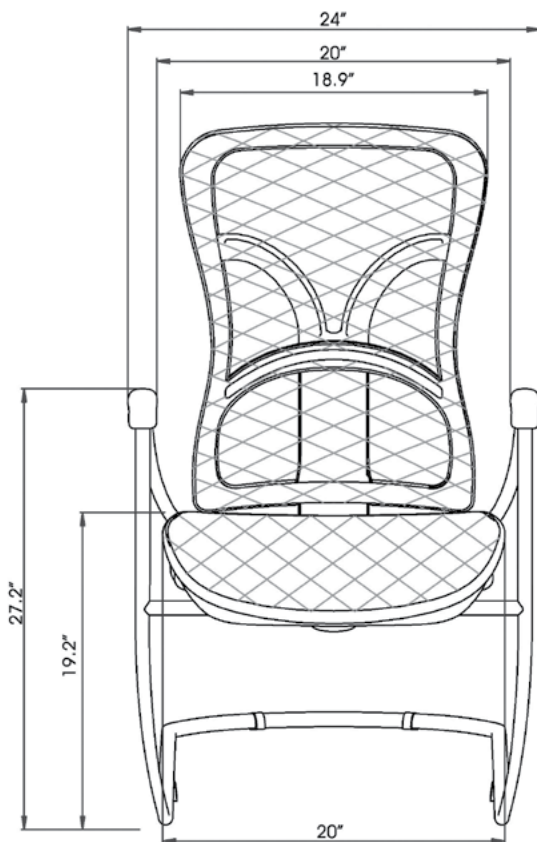

Model Information

SKU	HEIGHT (Inches)	OVERALL DEPTH (Inches)	ARM TO ARM WIDTH (Inches)	SEAT DEPTH (Inches)	SEAT WIDTH (Inches)	NET WEIGHT (lbs.)	WEIGHT CAPACITY (lbs.)	LIST PRICE
OPS-C8	39.75	24	24.25	21	20	32	225	$599