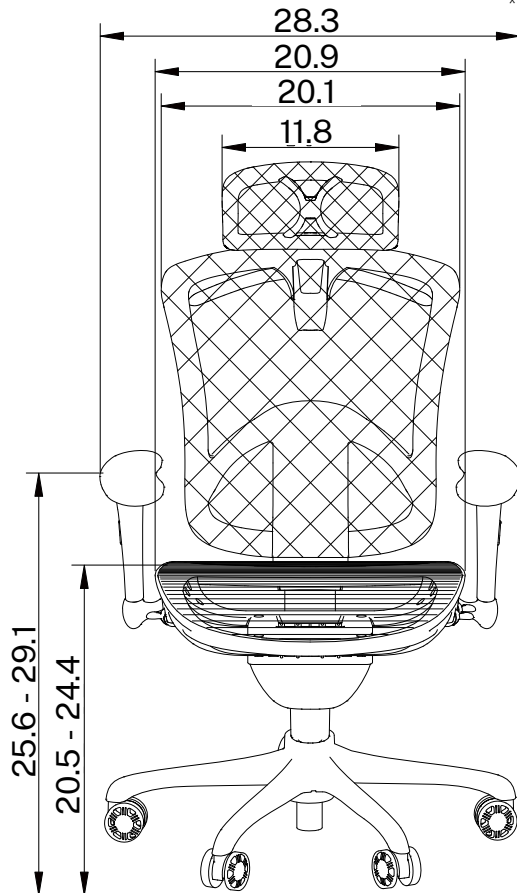

Model Information

SKU	HEIGHT (Inches)	OVERALL DEPTH (Inches)	ARM TO ARM WIDTH (Inches)	SEAT DEPTH (Inches)	SEAT WIDTH (Inches)	NET WEIGHT (lbs.)	WEIGHT CAPACITY (lbs.)	LIST PRICE
OPS-B1FS	38.25 - 41.75*	24 - 26	28.3	20.9	20.9	47	275	$679
OPS-HR						1.5		$46

* Height increases by 3" with ratchet back adjustment

* Height increases by 3" with headrest