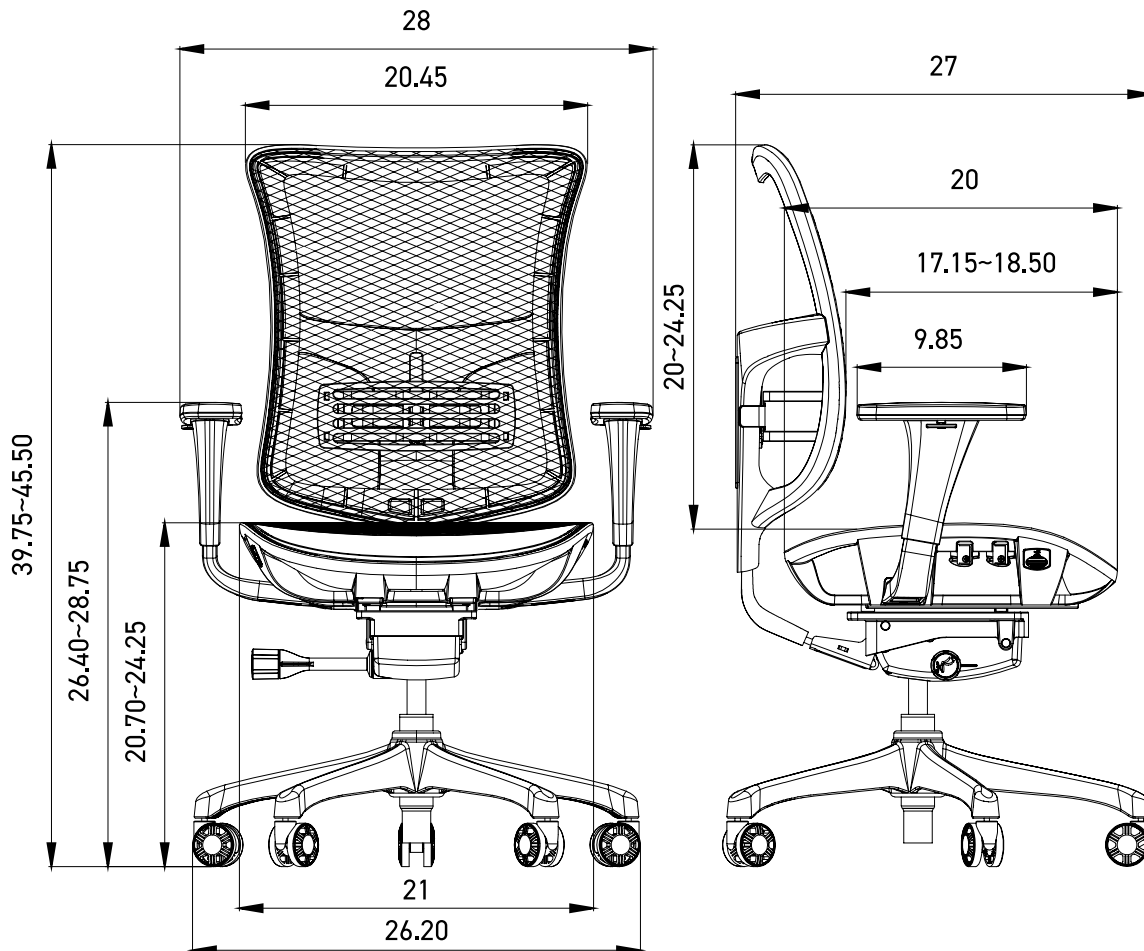

GALACTIC

OPS-K14.BLK

Features

- 3D arm - upward/downward, inward/outward, forward/backward
- Seat slider
- 4-position tilt lock
- Synchro tilt
- self weight mechanism
- lumbar support
- Back height adjustment

Model Information

SKU	HEIGHT (Inches)	OVERALL DEPTH (Inches)	ARM TO ARM WIDTH (Inches)	SEAT DEPTH (Inches)	SEAT WIDTH (Inches)	NET WEIGHT (lbs.)	WEIGHT CAPACITY (lbs.)	LIST PRICE
OPS-K14.BLK	39.75-45.50	27	20.45	17.15-18.50	21	43.93	275	\$749