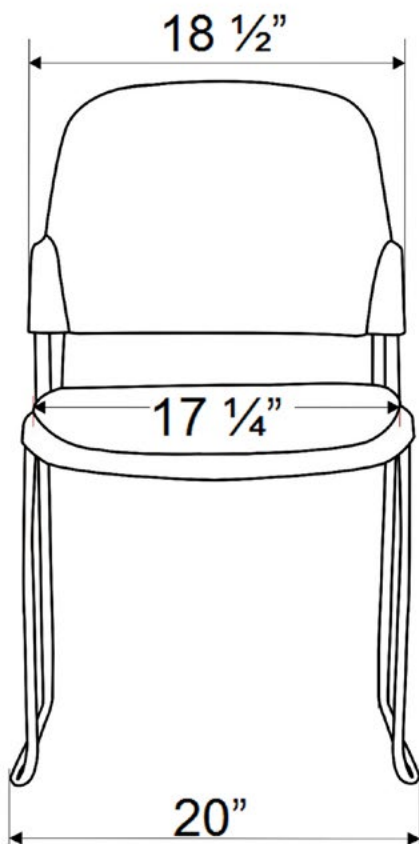

Model Information

SKU	HEIGHT (Inches)	OVERALL DEPTH (Inches)	ARM TO ARM WIDTH (Inches)	SEAT DEPTH (Inches)	SEAT WIDTH (Inches)	NET WEIGHT (lbs.)	WEIGHT CAPACITY (lbs.)	LIST PRICE
OPS-3133.P.BLK	32.25	21.25	18.5	17	17.5	10.7	225	\$159
OPS-3133-FAB.BLK								\$159
OPS-3133-FAB.BLU								\$159
OPS-3133-CART								\$125

STACK (BLACK)

OPS-3133.BLK

Features

- Stack/Nesting chair
- Ganging brackets on chair bottom
- Add an optional fabric cover to chair back
- Easily stack up to 25 chairs with rolling metal cart
- 225 lbs weight capacity
- Black base
- Black plastic back
- Black fabric cushion seat
- Must be purchased in packages of six (6), but are priced individually

Model Information

SKU	HEIGHT (Inches)	OVERALL DEPTH (Inches)	ARM TO ARM WIDTH (Inches)	SEAT DEPTH (Inches)	SEAT WIDTH (Inches)	NET WEIGHT (lbs.)	WEIGHT CAPACITY (lbs.)	LIST PRICE
OPS-3133.BLK	32.5	21.5	18.5	18.5	17.5	10.7	225	\$159
OPS-3133-FAB.BLK								\$159
OPS-3133-CART								\$125

Model Information

SKU	HEIGHT (Inches)	OVERALL DEPTH (Inches)	ARM TO ARM WIDTH (Inches)	SEAT DEPTH (Inches)	SEAT WIDTH (Inches)	NET WEIGHT (lbs.)	WEIGHT CAPACITY (lbs.)	LIST PRICE
OPS-3133.BLU	32.5	21.5	18.5	18.5	17.5	10.7	225	\$159
OPS-3133-FAB.BLU								\$159
OPS-3133-CART								\$125