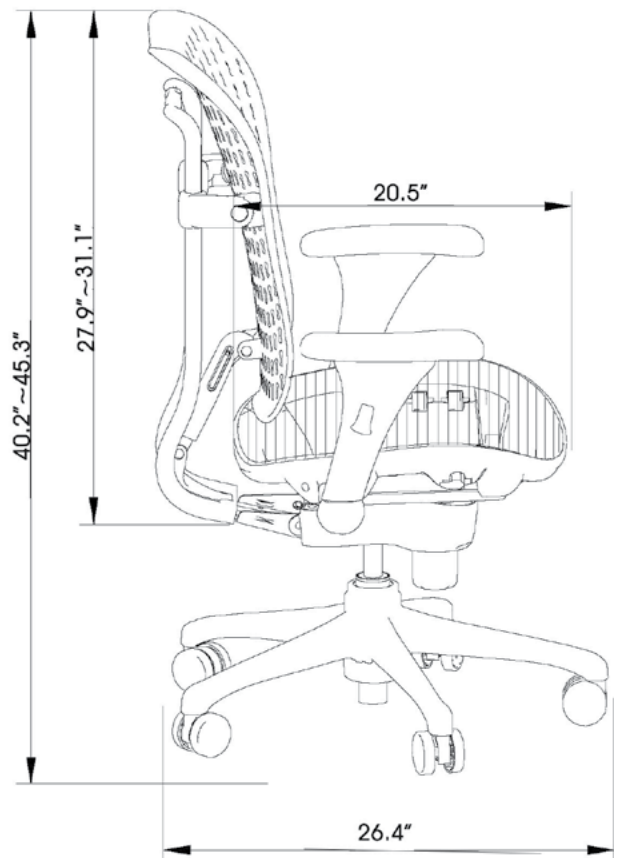

Model Information

SKU	HEIGHT (Inches)	OVERALL DEPTH (Inches)	ARM TO ARM WIDTH (Inches)	SEAT DEPTH (Inches)	SEAT WIDTH (Inches)	NET WEIGHT (lbs.)	WEIGHT CAPACITY (lbs.)	LIST PRICE
OPS-B4	39.5 - 43*	26 - 27.5	28	20	21	47	275	$795

* Height increases by 3" with ratchet back adjustment