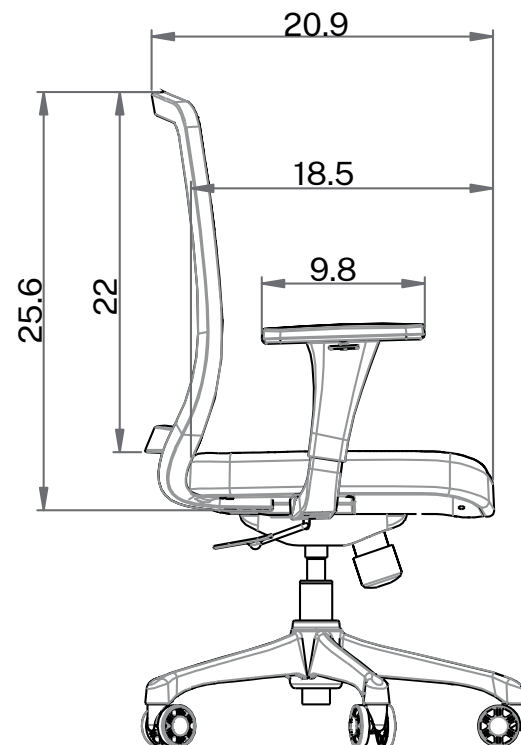

Model Information

SKU	HEIGHT (Inches)	OVERALL DEPTH (Inches)	ARM TO ARM WIDTH (Inches)	SEAT DEPTH (Inches)	SEAT WIDTH (Inches)	NET WEIGHT (lbs.)	WEIGHT CAPACITY (lbs.)	LIST PRICE
OPS-L2.BLU	40.2	20.9	28.3	18.5	20.9	28.3	275	\$449

LUMEN (BLUE)

OPS-L2.BLU

Features

- Mid Back Task chair
- Includes casters
- Swivel back base
- Seat height adjustment
- Tilt lock and tension adjustment
- Synchro tilt
- Arms adjust forward/backward
- Arms adjust inward/outward
- Arms adjust upward/downward
- Back fixed height
- 275 lbs weight capacity
- Black mesh back
- Blue fabric cushion seat

Model Information

SKU	HEIGHT (Inches)	OVERALL DEPTH (Inches)	ARM TO ARM WIDTH (Inches)	SEAT DEPTH (Inches)	SEAT WIDTH (Inches)	NET WEIGHT (lbs.)	CAPACITY WEIGHT (lbs.)	LIST PRICE
OPS-L2.BLU	40.2	20.9	28.3	18.5	20.9	28.3	275	\$449