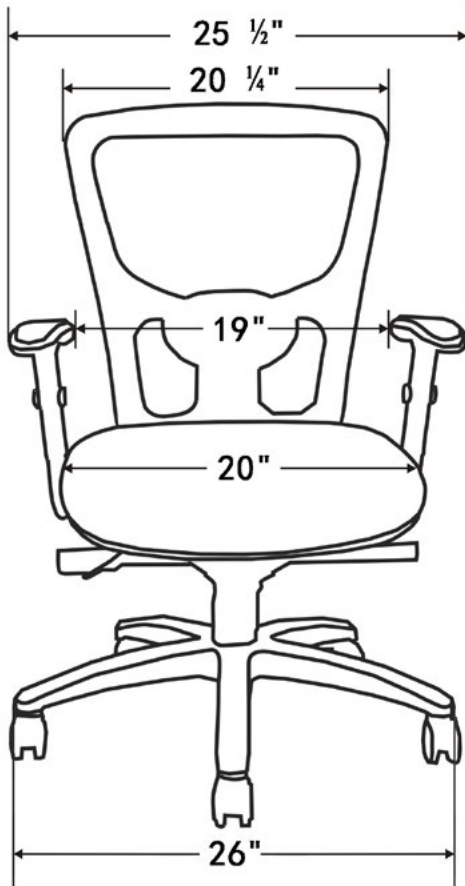

Model Information

SKU	HEIGHT (Inches)	OVERALL DEPTH (Inches)	ARM TO ARM WIDTH (Inches)	SEAT DEPTH (Inches)	SEAT WIDTH (Inches)	NET WEIGHT (lbs.)	WEIGHT CAPACITY (lbs.)	LIST PRICE
OPS-T1.BLK	39 - 42.5	27	26.2	18.1	18.5	45.2	275 lbs	\$525

MODEST

OPS5688

Features

- Mid Back Task chair
- Includes casters
- Seat height adjustment
- Tilt lock and tension
- Knee Tilt
- Seat slider
- Arms adjust upward/downward
- Back fixed height
- Swivel chrome base
- 300 lbs weight capacity
- Gray mesh back
- Black fabric cushion seat

Model Information

SKU	HEIGHT (Inches)	OVERALL DEPTH (Inches)	ARM TO ARM WIDTH (Inches)	SEAT DEPTH (Inches)	SEAT WIDTH (Inches)	NET WEIGHT (lbs.)	WEIGHT CAPACITY (lbs.)	LIST PRICE
OPS5688	38.5 - 41.5*	28	27	20	20	42	300 lbs	\$595