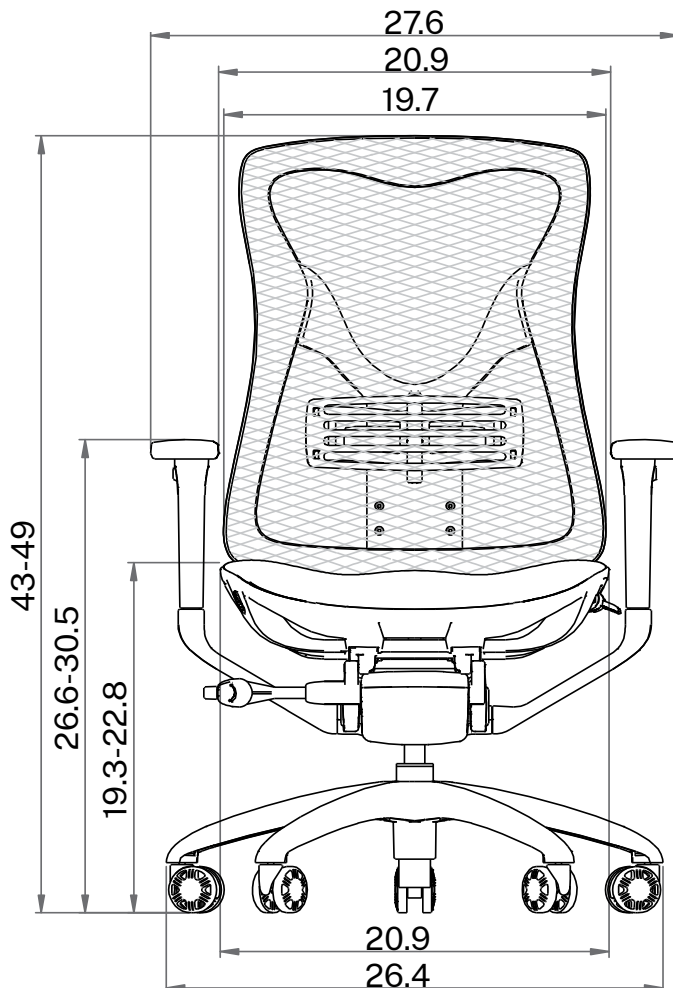

Model Information

SKU	HEIGHT (Inches)	OVERALL DEPTH (Inches)	ARM TO ARM WIDTH (Inches)	SEAT DEPTH (Inches)	SEAT WIDTH (Inches)	NET WEIGHT (lbs.)	WEIGHT CAPACITY (lbs.)	LIST PRICE
OPS-B3	40 - 43.5*	26 - 28	28.5	20	20.25	41	275	\$849

* Height increases by 3" with ratchet back adjustment

* Height increases by 3" with headrest

ASPIRE

OPS-A22

Features

- High Back Task chair
- Includes casters
- Seat height adjustment
- Tilt lock and tension adjustment
- Seat slider
- Synchro tilt
- Arms adjust forward/backward
- Arms adjust inward/outward
- Arms adjust upward/downward
- 275 lbs weight capacity
- Swivel chrome base
- Ratchet back
- Black mesh back
- Black fabric cushion seat

Model Information

SKU	HEIGHT (Inches)	OVERALL DEPTH (Inches)	ARM TO ARM WIDTH (Inches)	SEAT DEPTH (Inches)	SEAT WIDTH (Inches)	NET WEIGHT (lbs.)	WEIGHT CAPACITY (lbs.)	LIST PRICE
OPS-A22	43 - 49	25.6	27.6	20.1	20.9	50.1	275	\$895