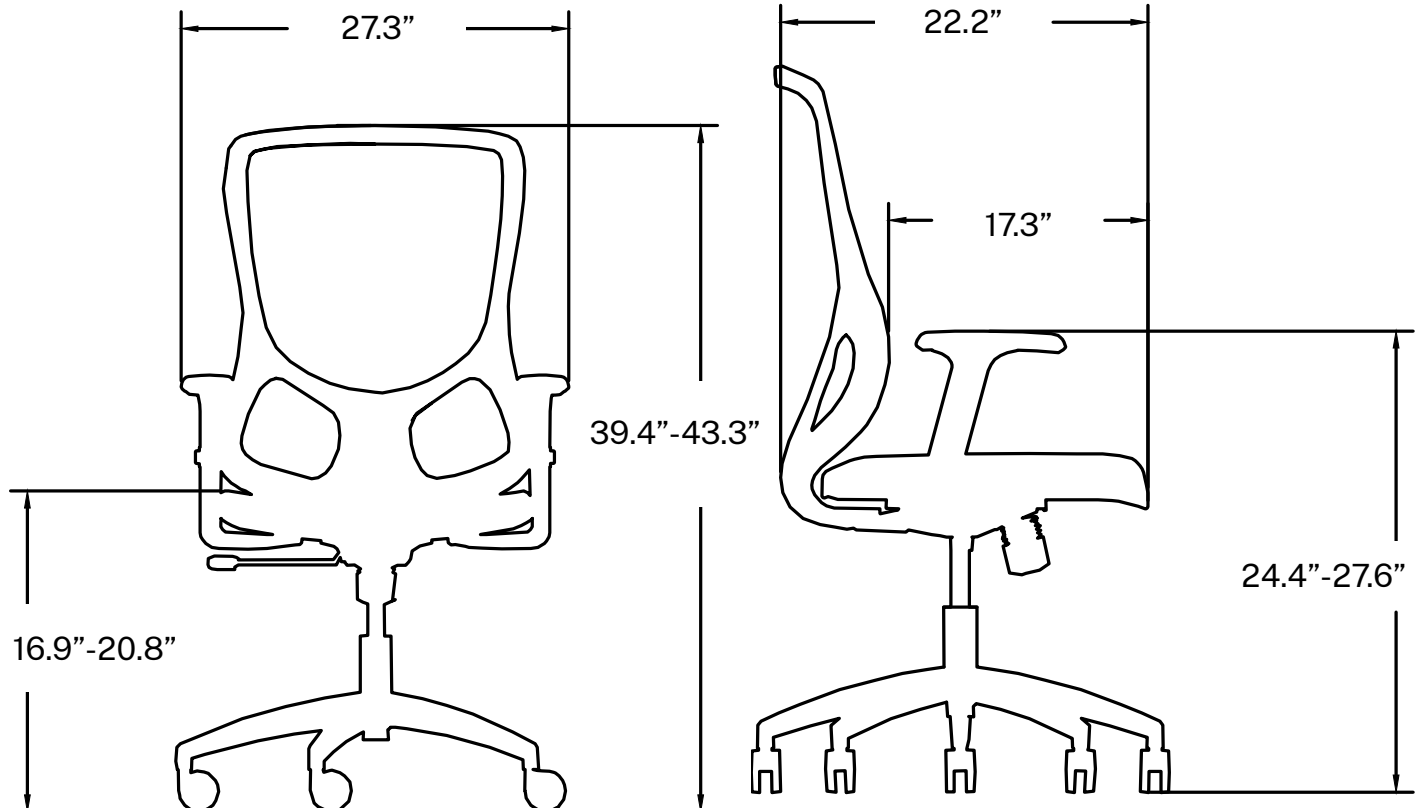

Model Information

SKU	HEIGHT (Inches)	OVERALL DEPTH (Inches)	ARM TO ARM WIDTH (Inches)	SEAT DEPTH (Inches)	SEAT WIDTH (Inches)	NET WEIGHT (lbs.)	WEIGHT CAPACITY (lbs.)	LIST PRICE
OPS-ALIEN-A.BLK	39.4 - 43.3	22.2	27.3	17.3	19.6	24.3	300 lbs	$475