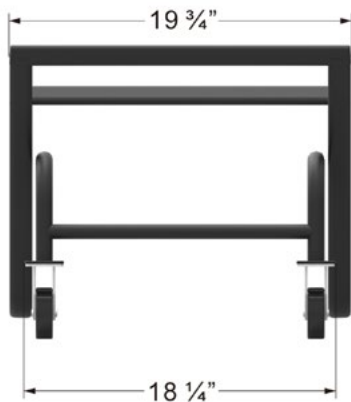

Model Information

SKU	HEIGHT (Inches)	OVERALL DEPTH (Inches)	ARM TO ARM WIDTH (Inches)	SEAT DEPTH (Inches)	SEAT WIDTH (Inches)	NET WEIGHT (lbs.)	WEIGHT CAPACITY (lbs.)	LIST PRICE
OPS-3136	33.5	23.25	20.25	17.5	16	12.1	225	\$189
OPS-3133-CART								\$125

STACK CART

OPS-3133-CART

Features

- Sturdy metal frame designed to stack and roll up to 12 (3136) or 25 (3133) chairs for easy storage and transportation.

Model Information

SKU	HEIGHT (Inches)	LENGTH (Inches)	WIDTH (Inches)	LIST PRICE
OPS-3133-CART	16.75	31	19.25	\$125

SCORE

OPS3119

Features

- Stack/Nesting chair
- 300 lbs weight capacity
- Black base
- Gray mesh back
- Black fabric cushion seat
- Must be purchased in packages of four (4), but are priced individually

Model Information