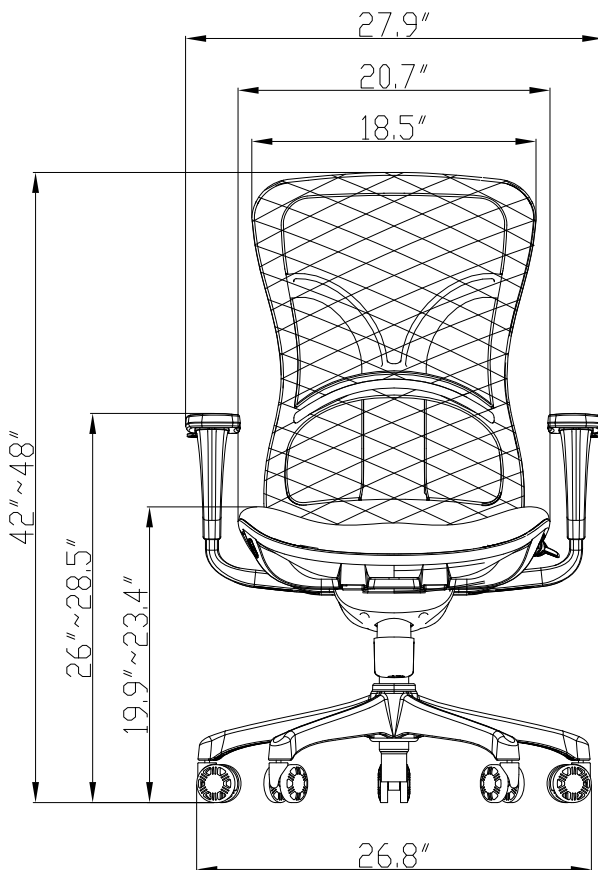

Model Information

SKU	HEIGHT (Inches)	OVERALL DEPTH (Inches)	ARM TO ARM WIDTH (Inches)	SEAT DEPTH (Inches)	SEAT WIDTH (Inches)	NET WEIGHT (lbs.)	WEIGHT CAPACITY (lbs.)	LIST PRICE
OPS-B1FS	38.25 - 41.75*	24 - 26	28.3	20.9	20.9	47	275	\$679
OPS-HR						1.5		\$46

* Height increases by 3" with ratchet back adjustment

* Height increases by 3" with headrest

ENGAGE

OPS-B8

Features

- Mid Back Task chair
- Includes casters
- Seat height adjustment
- Tilt lock and tension adjustment
- Seat slider
- Synchro tilt
- Arms adjust inward/outward
- Arms adjust upward/downward
- Ratchet back
- 275 lbs weight capacity
- Swivel black base
- Gray mesh back
- Gray mesh seat

Model Information

SKU	HEIGHT (Inches)	OVERALL DEPTH (Inches)	ARM TO ARM WIDTH (Inches)	SEAT DEPTH (Inches)	SEAT WIDTH (Inches)	NET WEIGHT (lbs.)	WEIGHT CAPACITY (lbs.)	LIST PRICE
OPS-B8	42 - 48**	27.4"	27.9"	19.7"	20.7	43	275	\$679

*Height increases by 3" with ratchet back adjustment

RELAX: FABRIC ERGO STOOL

OPS-B1FS-ERGO STOOL

Features

- Counter Height Task chair
- Optional headrest available
- Includes casters
- Includes glides
- Seat height adjustment
- Tilt lock and tension adjustment
- Seat slider
- Synchro tilt
- Arms adjust inward/outward
- Arms adjust upward/downward
- Ratchet back
- 275 lb weight capacity
- Swivel black base
- Gray mesh back
- Black fabric cushion seat