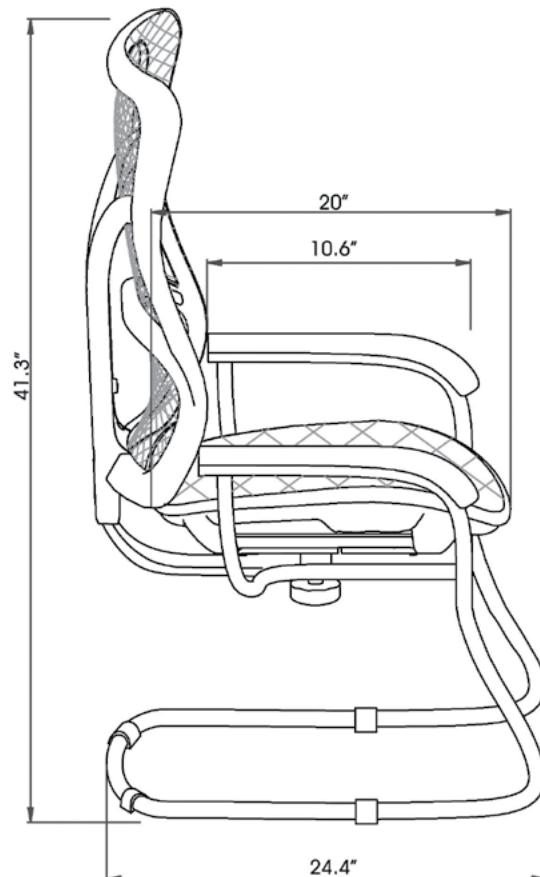

Model Information

SKU	HEIGHT (Inches)	OVERALL DEPTH (Inches)	ARM TO ARM WIDTH (Inches)	SEAT DEPTH (Inches)	SEAT WIDTH (Inches)	NET WEIGHT (lbs.)	WEIGHT CAPACITY (lbs.)	LIST PRICE
OPS-C8	39.75	24	24.25	21	20	32	225	$599