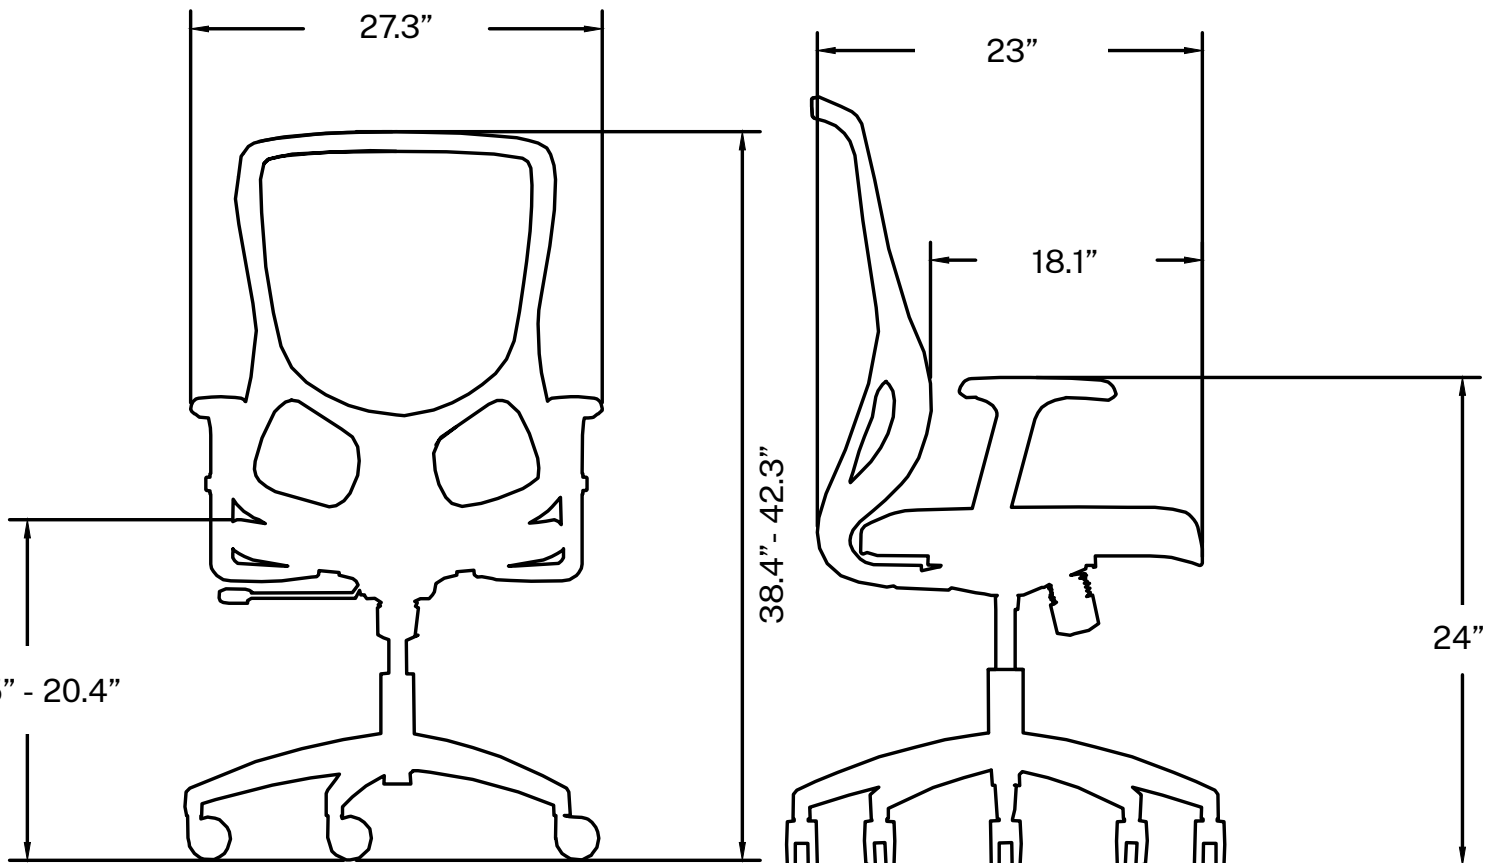

Model Information

SKU	HEIGHT (Inches)	OVERALL DEPTH (Inches)	ARM TO ARM WIDTH (Inches)	SEAT DEPTH (Inches)	SEAT WIDTH (Inches)	NET WEIGHT (lbs.)	WEIGHT CAPACITY (lbs.)	LIST PRICE
OPS-ALIEN.BLK	38.4 - 42.3	23	27.3	18.1	19.3	24.3	300 lbs	$449