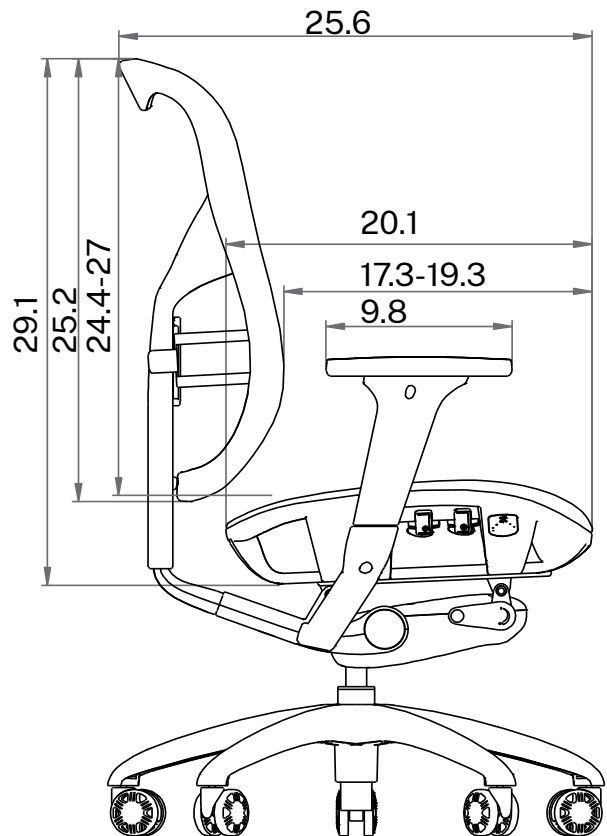

Model Information

SKU	HEIGHT (Inches)	OVERALL DEPTH (Inches)	ARM TO ARM WIDTH (Inches)	SEAT DEPTH (Inches)	SEAT WIDTH (Inches)	NET WEIGHT (lbs.)	WEIGHT CAPACITY (lbs.)	LIST PRICE
OPS-B3	40 - 43.5*	26 - 28	28.5	20	20.25	41	275	\$849

* Height increases by 3" with ratchet back adjustment

* Height increases by 3" with headrest

ASPIRE

OPS-A22

Features

- High Back Task chair
- Includes casters
- Seat height adjustment
- Tilt lock and tension adjustment
- Seat slider
- Synchro tilt
- Arms adjust forward/backward
- Arms adjust inward/outward
- Arms adjust upward/downward
- 275 lbs weight capacity
- Swivel chrome base
- Ratchet back
- Black mesh back
- Black fabric cushion seat

Model Information

SKU	HEIGHT (Inches)	OVERALL DEPTH (Inches)	ARM TO ARM WIDTH (Inches)	SEAT DEPTH (Inches)	SEAT WIDTH (Inches)	NET WEIGHT (lbs.)	WEIGHT CAPACITY (lbs.)	LIST PRICE
OPS-A22	43 - 49	25.6	27.6	20.1	20.9	50.1	275	\$895