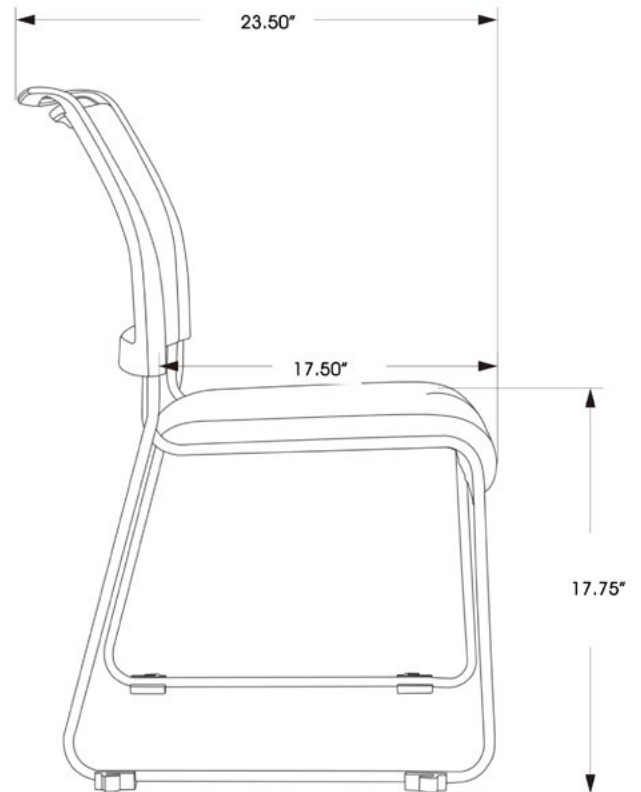

STACK (PLASTIC)

OPS-3133-P.BLK

Features

- Stack/Nesting chair
- Ganging brackets on chair bottom
- Add an optional fabric cover to chair back
- Easily stack up to 25 chairs with rolling metal cart
- 225 lbs weight capacity
- Black base
- Black plastic back
- Black plastic seat
- Must be purchased in packages of six (6), but are priced individually

Model Information

SKU	HEIGHT (Inches)	OVERALL DEPTH (Inches)	ARM TO ARM WIDTH (Inches)	SEAT DEPTH (Inches)	SEAT WIDTH (Inches)	NET WEIGHT (lbs.)	WEIGHT CAPACITY (lbs.)	LIST PRICE
OPS-3133.BLU	32.5	21.5	18.5	18.5	17.5	10.7	225	\$159
OPS-3133-FAB.BLU								\$159
OPS-3133-CART								\$125

ANCHOR

OPS-3136

Features

- Stack/Nesting chair
- Ganging brackets on chair bottom
- Easily stack up to 12 chairs with rolling metal cart
- 225 lbs weight capacity
- Black base
- Black mesh back
- Black fabric cushion seat
- Must be purchased in packages of six (6), but are priced individually

Model Information

SKU	HEIGHT (Inches)	OVERALL DEPTH (Inches)	ARM TO ARM WIDTH (Inches)	SEAT DEPTH (Inches)	SEAT WIDTH (Inches)	NET WEIGHT (lbs.)	WEIGHT CAPACITY (lbs.)	LIST PRICE
OPS-3136	33.5	23.25	20.25	17.5	16	12.1	225	\$189
OPS-3133-CART								\$125