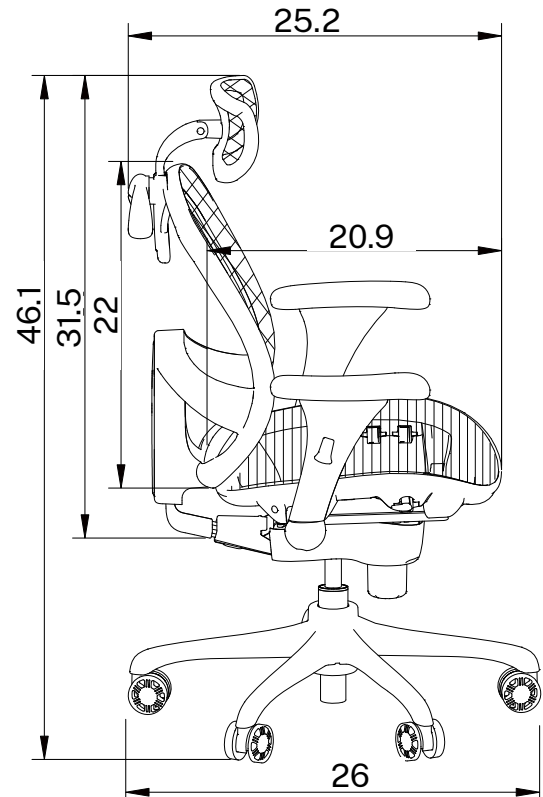

Model Information

SKU	HEIGHT (Inches)	OVERALL DEPTH (Inches)	ARM TO ARM WIDTH (Inches)	SEAT DEPTH (Inches)	SEAT WIDTH (Inches)	NET WEIGHT (lbs.)	WEIGHT CAPACITY (lbs.)	LIST PRICE
OPS-B1	39 - 42.5*	24 - 26	28.3	20.9	20.9	44	275	$679
OPS-HR						1.5		$46

* Height increases by 3" with ratchet back adjustment
* Height increases by 3" with headrest