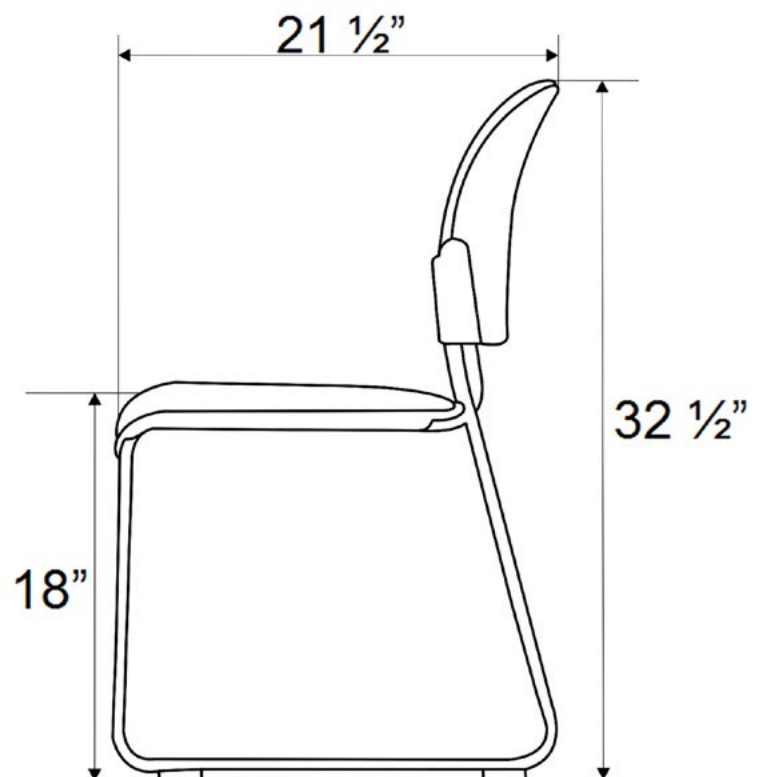

STACK (PLASTIC)

OPS-3133-P.BLK

Features

- Stack/Nesting chair
- Ganging brackets on chair bottom
- Add an optional fabric cover to chair back
- Easily stack up to 25 chairs with rolling metal cart
- 225 lbs weight capacity
- Black base
- Black plastic back
- Black plastic seat
- Must be purchased in packages of six (6), but are priced individually

STACK (BLACK)

OPS-3133.BLK

Features

- Stack/Nesting chair
- Ganging brackets on chair bottom
- Add an optional fabric cover to chair back
- Easily stack up to 25 chairs with rolling metal cart
- 225 lbs weight capacity
- Black base
- Black plastic back
- Black fabric cushion seat
- Must be purchased in packages of six (6), but are priced individually

Model Information

SKU	HEIGHT (Inches)	OVERALL DEPTH (Inches)	ARM TO ARM WIDTH (Inches)	SEAT DEPTH (Inches)	SEAT WIDTH (Inches)	NET WEIGHT (lbs.)	WEIGHT CAPACITY (lbs.)	LIST PRICE
OPS-3133.BLK	32.5	21.5	18.5	18.5	17.5	10.7	225	\$159
OPS-3133-FAB.BLK								\$159
OPS-3133-CART								\$125

STACK (BLUE)

OPS-3133.BLU

Features

- Stack/Nesting chair
- Ganging brackets on chair bottom
- Add an optional fabric cover to chair back
- Easily stack up to 25 chairs with rolling metal cart
- 225 lbs weight capacity
- Black base
- Black plastic back
- Blue fabric cushion seat
- Must be purchased in packages of six (6), but are priced individually