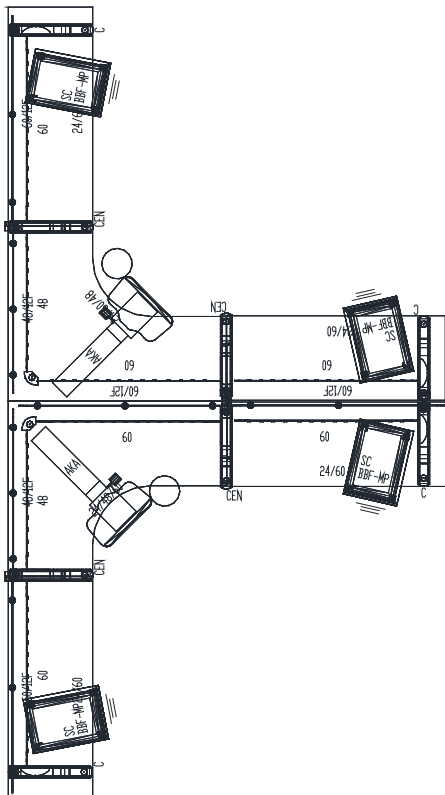

2D PLAN LAYOUT

PRICING

See next page for full BOM.

$18,070.00 LIST TOTAL

$9,035.00 PRICE PER STATION

Typical pricing is for reference only.
Pricing must be confirmed via official
Price Book or Customer Service.