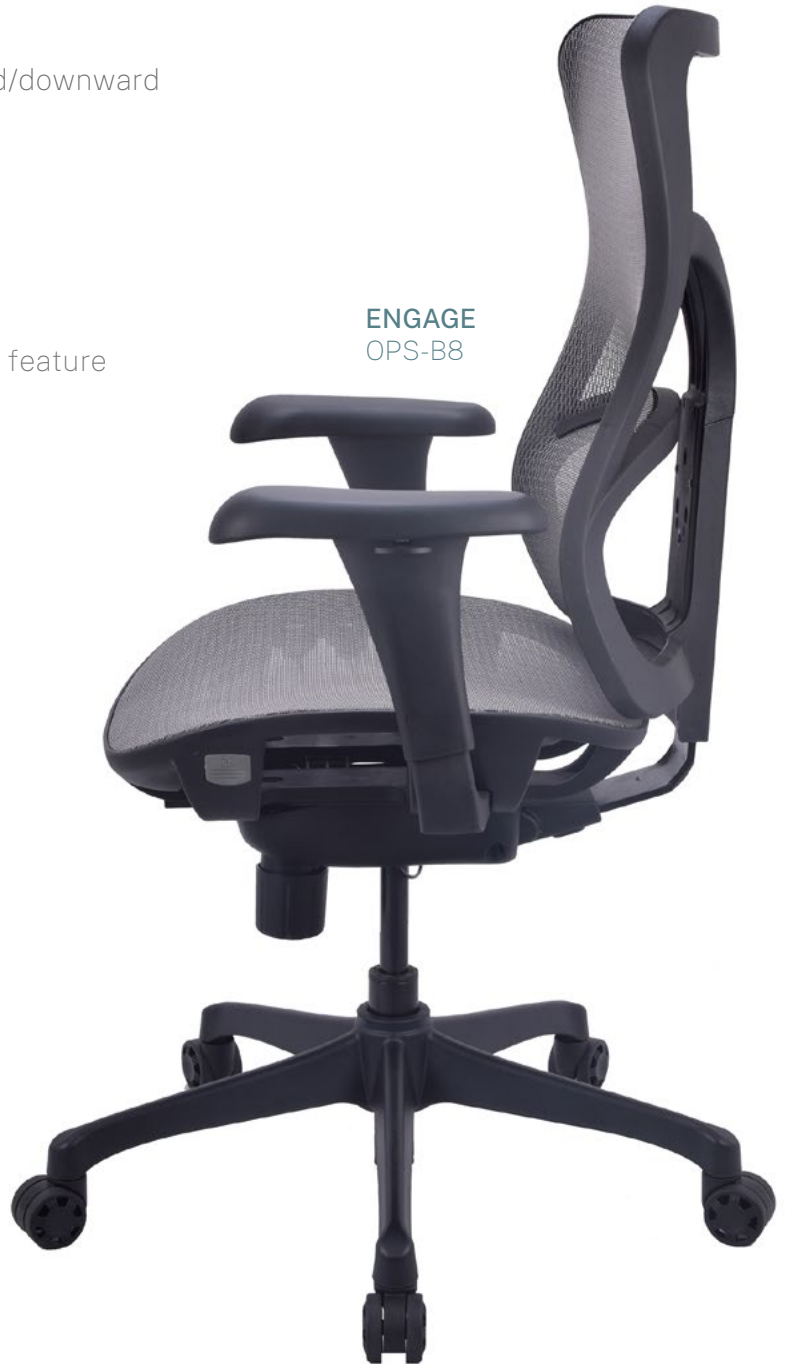

TASK SEATING

DEPENDABLE, MOBILE, ADAPTABLE

The tried and true staple of any office environment, the Task chair is often your most dependable workstation accessory. In today's evolving workplace, Task seating must also evolve to keep up with the high demands of office life. OPS offers an unbelievable selection of Task chairs in multiple price points with the feature selection to match.

Some features may include:

- Backrest tilt angle adjustment
- Arm pads adjust inward/outward and upward/downward
- Seat and back adjustment
- Seat slider
- Seat height and tension adjustment
- Synchronized seat and back movement
- Color fabric options

NEED TO COMPARE?

See pages 22 and 23 for our specification and feature charts to see which chair will fit your needs.

ENGAGE
OPS-B8