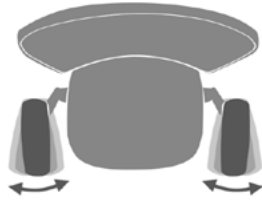

# MECHANISMS EXPLAINED

**ADJUSTABLE ARMS**  
Adjust arms height and width from the chair's center.

**ARM PIVOT**  
Adjust the angle of arm pads relative to the chair's center.

**SEAT SLIDER DEPTH ADJUSTMENT**  
Adjust seat depth from the chair's center.

**SEAT HEIGHT ADJUSTMENT**  
Adjust height of chair from the chair's base.

**RACHET BACK ADJUSTMENT**  
Adjust the height of the chair's back rest.

**360° SWIVEL**  
Seats can rotate freely in a complete circle.

**FULL TILT**  
Chair's back support and seat tilt at the same angle.

**SYNCHRO TILT**  
Chair's back support and seat tilt together, but at varying angles.

**KNEE TILT**  
Chair's pivot point is located closer to the front of the seat.