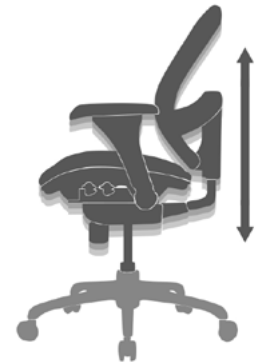

# MECHANISMS EXPLAINED

**ADJUSTABLE ARMS**  
Adjust arms height and width from the chair's center.

**ARM PIVOT**  
Adjust the angle of arm pads relative to the chair's center.

**SEAT SLIDER DEPTH ADJUSTMENT**  
Adjust seat depth from the chair's center.

**SEAT HEIGHT ADJUSTMENT**  
Adjust height of chair from the chair's base.

**RACHET BACK ADJUSTMENT**  
Adjust the height of the chair's back rest.

**360° SWIVEL**  
Seats can rotate freely in a complete circle.

**FULL TILT**  
Chair's back support and seat tilt at the same angle.

**SYNCHRO TILT**  
Chair's back support and seat tilt together, but at varying angles.

**KNEE TILT**  
Chair's pivot point is located closer to the front of the seat.

**TILT LOCK**  
Lock the chair's tilt mechanism to retain an upright position.

**TILT TENSION**  
Adjust the force required to allow your chair to tilt.