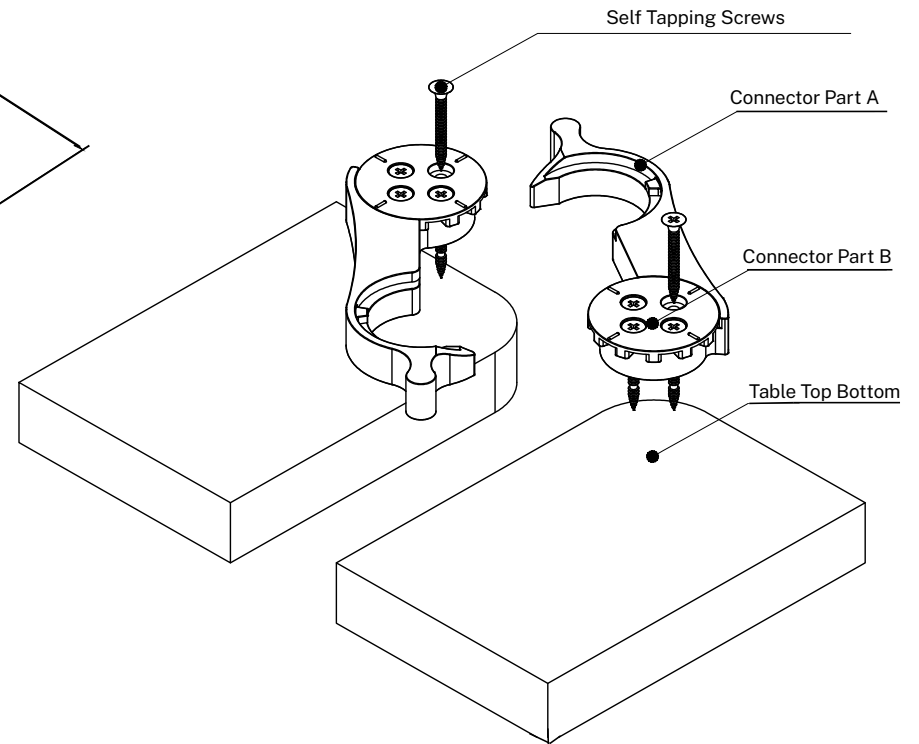

*Only shows 24 x 60 size for rectangle tops. See page 3 for the rest of the sizes. To connect two tables together, (2) TT-ZF-CONNECT connectors are required

TRAINING TABLE

SPECIFICATIONS

BASE WIDTHS

SKU	Base Width	Top Demensions
TT-ZF-3024.WH	25.6"	30W x 24D
TT-ZF-6024.WH	55.1"	60W x 24D
TT-ZF-7224.WH	66.9"	72W x 24D

TABLE TOP CONNECTORS

SKU	Description
TT-ZF-CONNECT	Table Top Connectors - Black

TRAINING TABLE

GALLERY