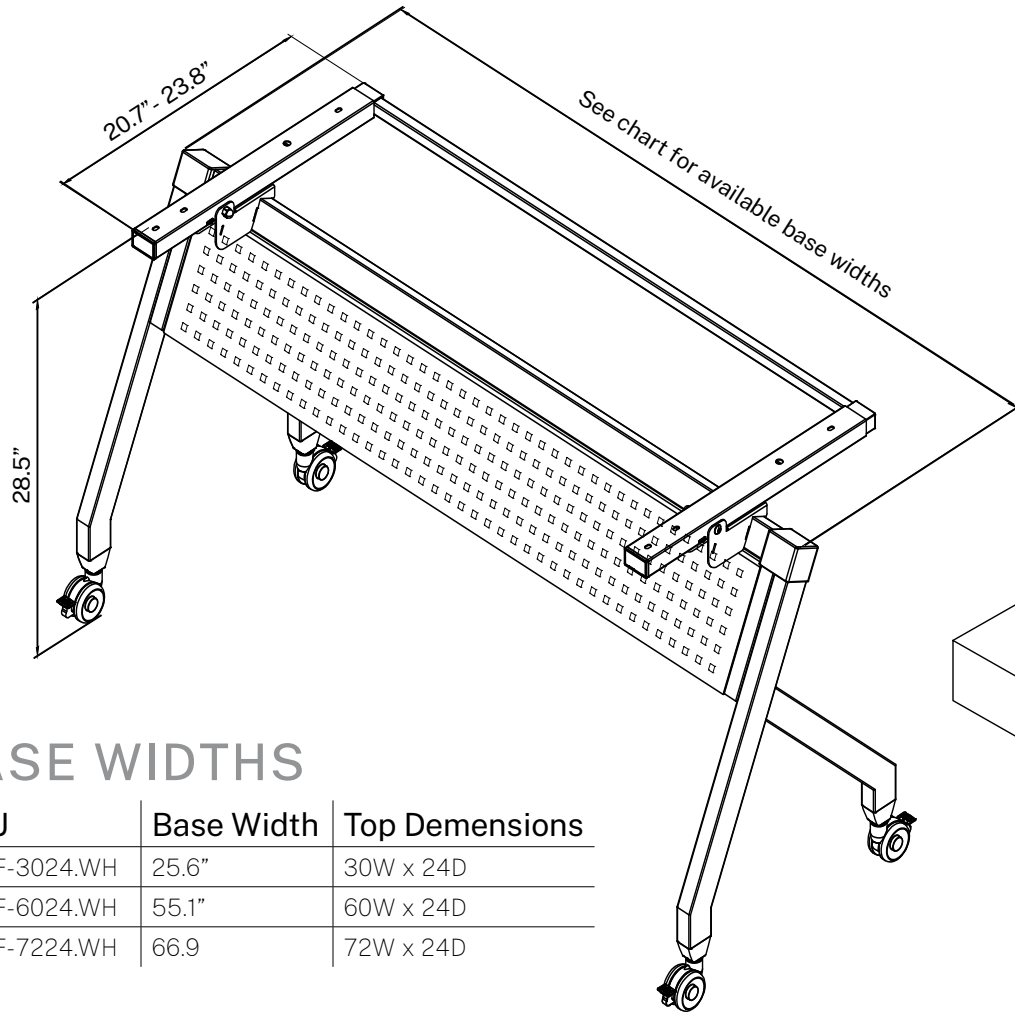

V Pod

w/ Rectangle & Presentation Tops*

SKU	Quantity	
TT-ZF-6024.WH	4	
TT-ZF-3024.WH	1	
TT2460	4	
TTP2448	1	

Round Square Pod

w/ Rectangle & Quarter Round Tops*

SKU	Quantity	
TT-ZF-6024.WH	4	
TT-ZF-3024.WH	4	
TT2460	4	
TTQR24	4	

*Only shows 24 x 60 size for rectangle tops. See page 3 for the rest of the sizes. To connect two tables together, (2) TT-ZF-CONNECT connectors are required

TRAINING TABLE

SPECIFICATIONS

BASE WIDTHS

SKU	Base Width	Top Demensions
TT-ZF-3024.WH	25.6"	30W x 24D
TT-ZF-6024.WH	55.1"	60W x 24D
TT-ZF-7224.WH	66.9"	72W x 24D