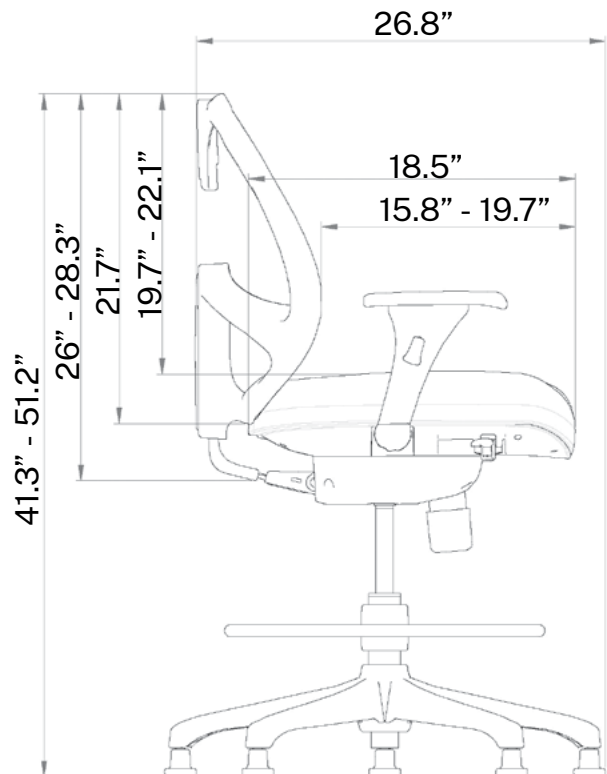

## Features

- Counter Height Task chair
- Optional headrest available
- Includes casters
- Includes glides
- Seat height adjustment
- Tilt lock and tension adjustment
- Seat slider
- Synchro tilt
- Arms adjust inward/outward
- Arms adjust upward/downward
- Ratchet back
- 275 lb weight capacity
- Swivel black base
- Gray mesh back
- Black fabric cushion seat

## Model Information

SKU	HEIGHT (Inches)	OVERALL DEPTH (Inches)	ARM TO ARM WIDTH (Inches)	SEAT DEPTH (Inches)	SEAT WIDTH (Inches)	NET WEIGHT (lbs.)	WEIGHT CAPACITY (lbs.)	LIST PRICE
OPS-B1FS-ERGO STOOL	41.3 - 51.2*	26.8	26.8	20	20	52	275	\$725
OPS-HR						1.5		\$46

\* Height increases by 3" with ratchet back adjustment  
 \* Height increases by 3" with headrest