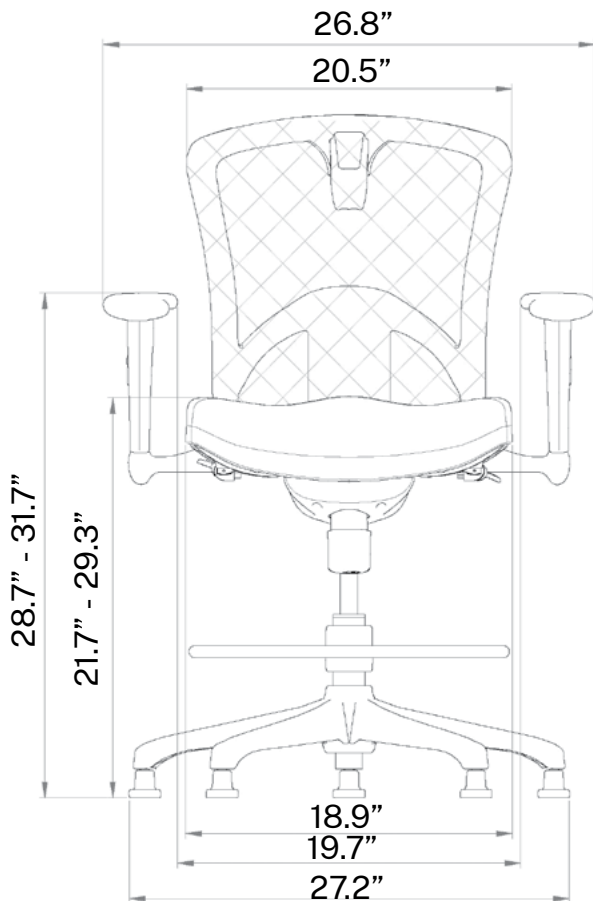

## Features

- Counter Height Task chair
- Optional headrest available
- Includes casters
- Includes glides
- Seat height adjustment
- Tilt lock and tension adjustment
- Seat slider
- Synchro tilt
- Arms adjust inward/outward
- Arms adjust upward/downward
- Ratchet back
- 275 lb weight capacity
- Swivel black base
- Gray mesh back
- Black fabric cushion seat

## Model Information

SKU	HEIGHT (Inches)	OVERALL DEPTH (Inches)	ARM TO ARM WIDTH (Inches)	SEAT DEPTH (Inches)	SEAT WIDTH (Inches)	NET WEIGHT (lbs.)	WEIGHT CAPACITY (lbs.)	LIST PRICE
OPS-B1FS-ERGO STOOL	41.3 - 51.2*	26.8	26.8	20	20	52	275	\$725
OPS-HR						1.5		\$46

\* Height increases by 3" with ratchet back adjustment  
 \* Height increases by 3" with headrest