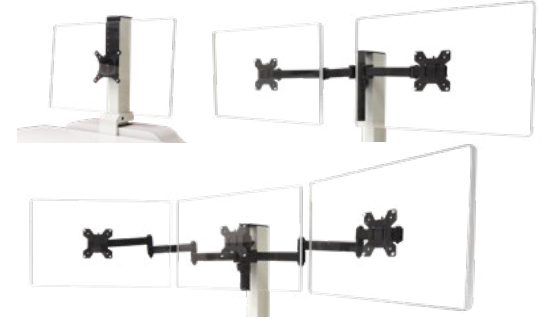

## Sit-Stand Desk Converters

Perfect for use on existing work stations

**LAPTOP DESK RISER**  
Manual Adjust Desk Converter  
SKU: DTR-LT  
Finishes:

Black

**EMERGE II**  
Remote Powered Desk Converter  
SKU: E-DOC-II  
Finishes:

Black White

**EMERGE II MONITOR ARMS**  
Single Monitor Arm SKU: E-DOC-S  
Dual Monitor Arm SKU: E-DOC-D  
Triple Monitor Arm SKU: E-DOC-T List

## 2-Stage Sit-Stand Bases

Budget friendly solutions

Note: Work surfaces sold separately.

**STRAIGHT BASE (T-LEG)**  
2-Stage Sit-Stand Base  
SKU: E-TABLE-2S-T-LEG.XX  
Finishes:

BU MS

**SINGLE BASE**  
2-Stage Sit-Stand Base  
SKU: E-TABLE-CORNER.BU  
Finishes: Top Shapes: