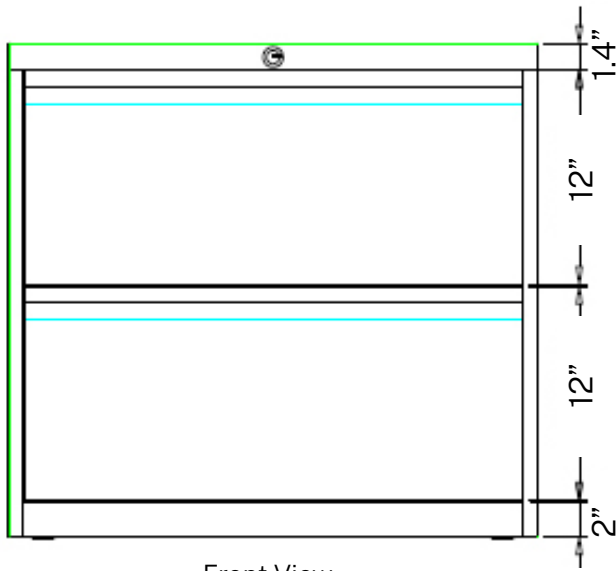

STORAGE SPECIFICATIONS

2 DRAWER SQUARE PULL LATERAL FILE (30" W)

SKU: LF2-30-SP

DESCRIPTION: 2 DRAWER SQUARE PULL LATERAL FILE (30"W)

FEATURES

- Heavy Gauge Steel Structure
- Three Step Ball Bearing Suspension
- Anti-tilt Counterweight
- Removable Lock Core
- Powder Coating: 40u-80u
- Weight: 92.59 lb.

Front View

Top View

Side View

STORAGE SPECIFICATIONS

2 DRAWER FULL PULL LATERAL FILE (30"W)

SKU: LF2-30-FP

DESCRIPTION: 2 DRAWER FULL PULL LATERAL FILE (30"W)

FEATURES

- Three Step Steel Ball Bearing Suspension
- Powder Coating: 40u~80u
- Thickness: 22 Gauge
- Weight limit 165.3 lbs per drawer

Front View

Top View

Side View

STORAGE SPECIFICATIONS

2 DRAWER FULL PULL LATERAL FILE (36"W)

SKU: LF2-36-FP

DESCRIPTION: 2 DRAWER FULL PULL LATERAL FILE (36"W)

FEATURES

- Three Step Steel Ball Bearing Suspension
- Powder Coating: 40u~80u
- Thickness: 22 Gauge
- Weight Limit 165.3 lbs per drawer

STORAGE SPECIFICATIONS