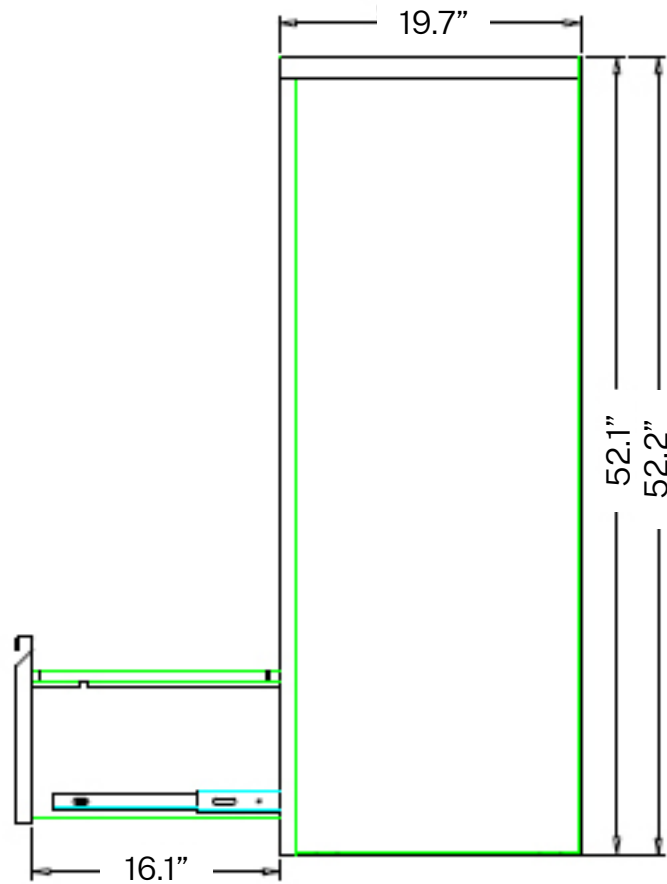

STORAGE SPECIFICATIONS

2 DRAWER SQUARE PULL LATERAL FILE (30" W)

SKU: LF2-30-SP

DESCRIPTION: 2 DRAWER SQUARE PULL LATERAL FILE (30"W)

FEATURES

- Heavy Gauge Steel Structure
- Three Step Ball Bearing Suspension
- Anti-tilt Counterweight
- Removable Lock Core
- Powder Coating: 40u-80u
- Weight: 92.59 lb.

Top View

Side View

STORAGE SPECIFICATIONS

3 DRAWER FULL PULL LATERAL FILE (42"W)

SKU:LF3-42-FP

DESCRIPTION: 3 DRAWER FULL PULL LATERAL FILE (42"W)

FEATURES

- Three Step Steel Ball Bearing Suspension
- Powder Coating: 40u~80u
- Thickness: 22 Gauge
- Weight Limit 165.3 lbs per drawer

Front View

42"
Top View

19.7"
16.1"
40"
40"
Side View

STORAGE SPECIFICATIONS

4 DRAWER FULL PULL LATERAL FILE (30"W)

SKU: LF4-30-FP

DESCRIPTION: 4 DRAWER FULL PULL LATERAL FILE (30"W)

FEATURES

- Three Step Steel Ball Bearing Suspension
- Powder Coating: 40u~80u
- Thickness: 22 Gauge
- Weight Limit 165.3 lbs per drawer

STORAGE SPECIFICATIONS

4 DRAWER FULL PULL LATERAL FILE (36" W)

SKU:LF4-36-FP