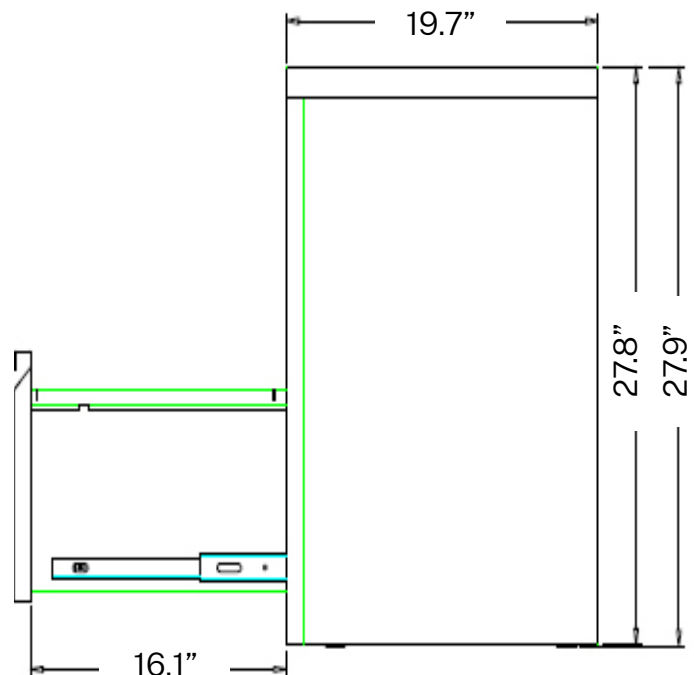

STORAGE SPECIFICATIONS

2 DRAWER SQUARE PULL LATERAL FILE (30" W)

SKU: LF2-30-SP

DESCRIPTION: 2 DRAWER SQUARE PULL LATERAL FILE (30"W)

FEATURES

- Heavy Gauge Steel Structure
- Three Step Ball Bearing Suspension
- Anti-tilt Counterweight
- Removable Lock Core
- Powder Coating: 40u-80u
- Weight: 92.59 lb.

Front View

Top View

Side View

STORAGE SPECIFICATIONS

2 DRAWER FULL PULL LATERAL FILE (30"W)

SKU: LF2-30-FP

DESCRIPTION: 2 DRAWER FULL PULL LATERAL FILE (30"W)

FEATURES

2 DRAWER FULL PULL LATERAL FILE (42" W)

SKU: LF2-42-FP

DESCRIPTION: 2 DRAWER FULL PULL LATERAL FILE (42"W)

FEATURES

- Three Step Steel Ball Bearing Suspension
- Powder Coating: 40u-80u
- Thickness: 22 Gauge
- Weight Limit 165.3 lbs per drawer

Front View

Top View

Side View

STORAGE SPECIFICATIONS

3 DRAWER FULL PULL LATERAL FILE (30"W)

SKU: LF3-30-FP

DESCRIPTION: 3 DRAWER FULL PULL LATERAL FILE (30"W)

FEATURES