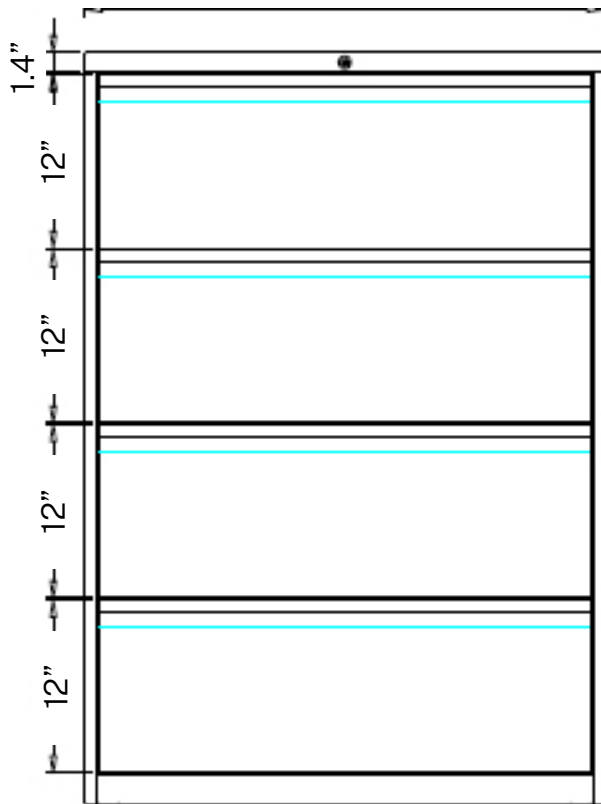

STORAGE SPECIFICATIONS

4 DRAWER FULL PULL LATERAL FILE (36" W)

SKU:LF4-36-FP

DESCRIPTION: 4 DRAWER FULL PULL LATERAL FILE (36"W)

FEATURES

- Three Step Steel Ball Bearing Suspension
- Powder Coating: 40u~80u
- Thickness: 22 Gauge
- Weight Limit 165.3 lbs per drawer

Front View