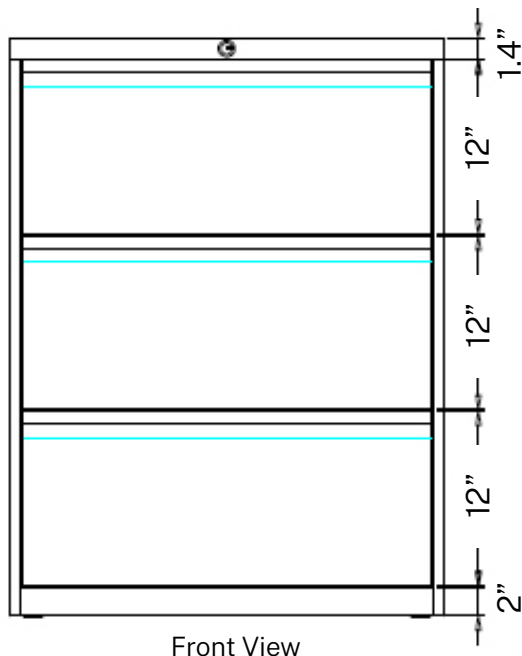

STORAGE SPECIFICATIONS

3 DRAWER FULL PULL LATERAL FILE (30"W)

SKU: LF3-30-FP

DESCRIPTION: 3 DRAWER FULL PULL LATERAL FILE (30"W)

FEATURES

- Three Step Steel Ball Bearing Suspension
- Powder Coating: 40u~80u
- Thickness: 22 Gauge
- Weight Limit 165.3 lbs per drawer

Front View