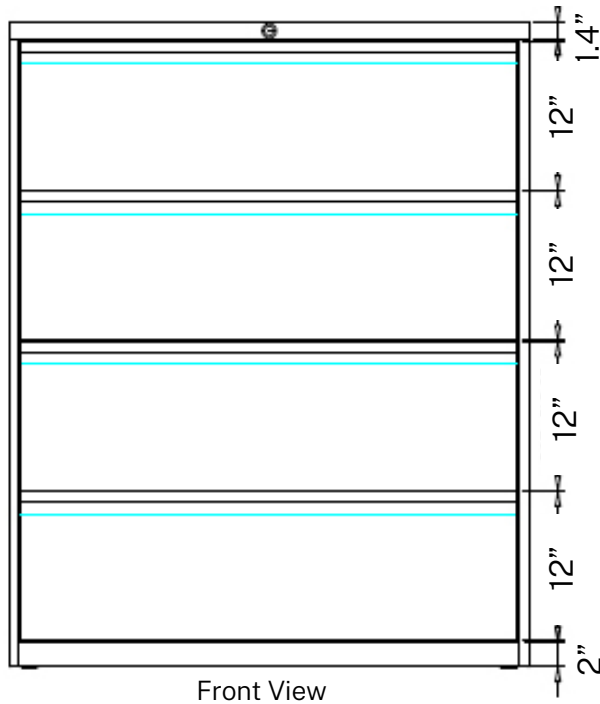

Front View

42"
Top View

19.7"
16.1"
40"
40"
Side View

STORAGE SPECIFICATIONS

4 DRAWER FULL PULL LATERAL FILE (30"W)

SKU: LF4-30-FP

DESCRIPTION: 4 DRAWER FULL PULL LATERAL FILE (30"W)

FEATURES

Side View

STORAGE SPECIFICATIONS

4 DRAWER FULL PULL LATERAL FILE (42"W)

SKU: LF4-42-FP

DESCRIPTION: 4 DRAWER FULL PULL LATERAL FILE (42"W)

FEATURES

- Three Step Steel Ball Bearing Suspension
- Powder Coating: 40u~80u
- Thickness: 22 Gauge
- Weight Limit 165.3 lbs per drawer

Front View

Top View

Side View

STORAGE SPECIFICATIONS

5 DRAWER FULL PULL LATERAL FILE (36"W)

SKU: LF5-36-FP

DESCRIPTION: 5 DRAWER FULL PULL LATERAL FILE (36"W)

FEATURES