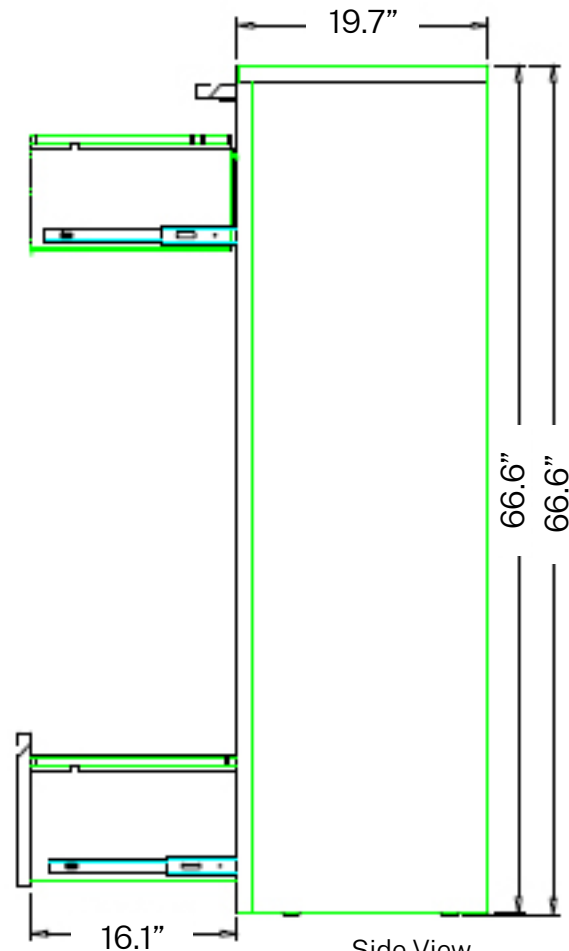

Front View

42"
Top View

19.7"
16.1"
40"
40"
Side View

STORAGE SPECIFICATIONS

4 DRAWER FULL PULL LATERAL FILE (30"W)

SKU: LF4-30-FP

DESCRIPTION: 4 DRAWER FULL PULL LATERAL FILE (30"W)

FEATURES

Side View

STORAGE SPECIFICATIONS

4 DRAWER FULL PULL LATERAL FILE (42"W)

SKU: LF4-42-FP

DESCRIPTION: 4 DRAWER FULL PULL LATERAL FILE (42"W)

FEATURES

- Three Step Steel Ball Bearing Suspension
- Powder Coating: 40u~80u
- Thickness: 22 Gauge
- Weight Limit 165.3 lbs per drawer

STORAGE SPECIFICATIONS

5 DRAWER FULL PULL LATERAL FILE (30"W)

SKU: LF5-30-FP

DESCRIPTION: 5 DRAWER FULL PULL LATERAL FILE (30"W)

FEATURES

- Three Step Steel Ball Bearing Suspension
- Powder Coating: 40u~80u
- Thickness: 22 Gauge
- Weight Limit 165.3 lbs for drawers 1-4
- Weight Limit 132.3 lbs for drawer 5

Front View

Top View

Side View

STORAGE SPECIFICATIONS

5 DRAWER FULL PULL LATERAL FILE (36"W)

SKU: LF5-36-FP

DESCRIPTION: 5 DRAWER FULL PULL LATERAL FILE (36"W)

FEATURES