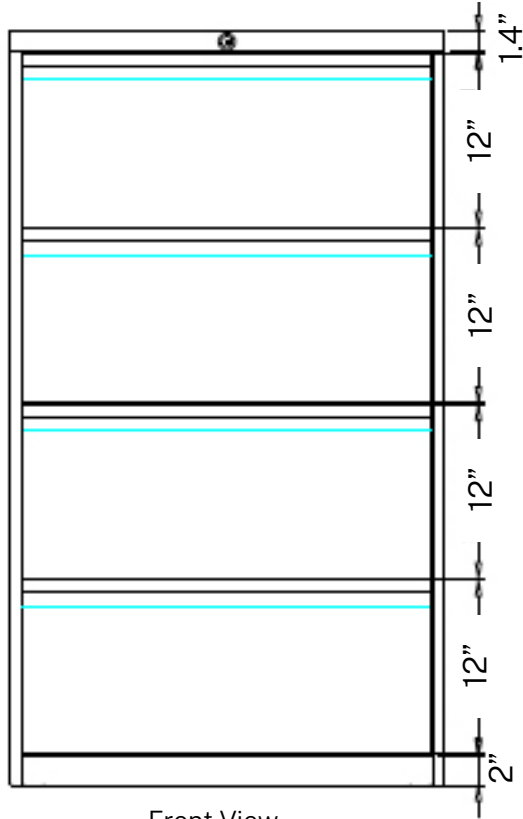

STORAGE SPECIFICATIONS

4 DRAWER FULL PULL LATERAL FILE (30"W)

SKU: LF4-30-FP

DESCRIPTION: 4 DRAWER FULL PULL LATERAL FILE (30"W)

FEATURES

- Three Step Steel Ball Bearing Suspension
- Powder Coating: 40u~80u
- Thickness: 22 Gauge
- Weight Limit 165.3 lbs per drawer