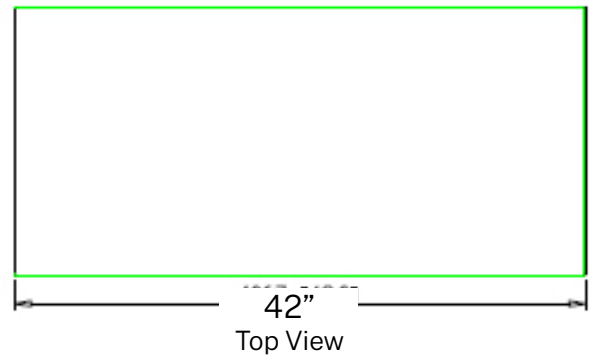

Side View

STORAGE SPECIFICATIONS

4 DRAWER FULL PULL LATERAL FILE (42"W)

SKU: LF4-42-FP

DESCRIPTION: 4 DRAWER FULL PULL LATERAL FILE (42"W)

FEATURES

- Three Step Steel Ball Bearing Suspension
- Powder Coating: 40u~80u
- Thickness: 22 Gauge
- Weight Limit 165.3 lbs per drawer