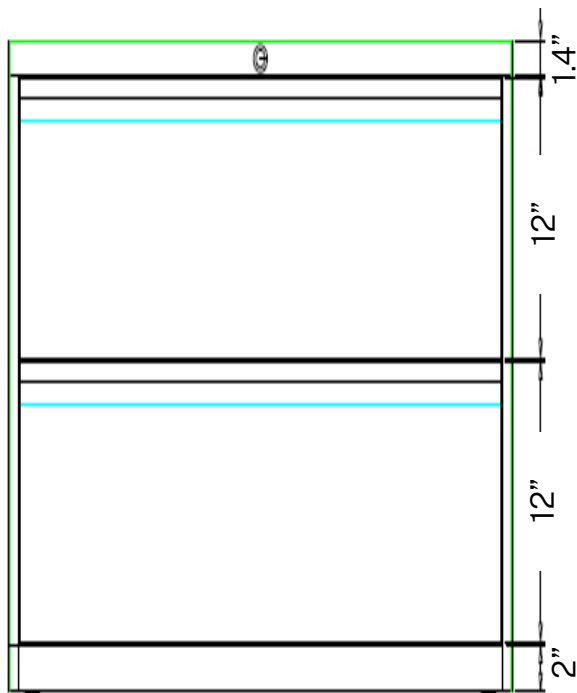

STORAGE SPECIFICATIONS

2 DRAWER SQUARE PULL LATERAL FILE (30" W)

SKU: LF2-30-SP

DESCRIPTION: 2 DRAWER SQUARE PULL LATERAL FILE (30"W)

FEATURES

- Heavy Gauge Steel Structure
- Three Step Ball Bearing Suspension
- Anti-tilt Counterweight
- Removable Lock Core
- Powder Coating: 40u-80u
- Weight: 92.59 lb.

Front View

Top View

Side View

STORAGE SPECIFICATIONS

2 DRAWER FULL PULL LATERAL FILE (30"W)

SKU: LF2-30-FP

DESCRIPTION: 2 DRAWER FULL PULL LATERAL FILE (30"W)

FEATURES

SKU: LF2-36-FP

DESCRIPTION: 2 DRAWER FULL PULL LATERAL FILE (36"W)

FEATURES

- Three Step Steel Ball Bearing Suspension
- Powder Coating: 40u~80u
- Thickness: 22 Gauge
- Weight Limit 165.3 lbs per drawer

STORAGE SPECIFICATIONS

2 DRAWER FULL PULL LATERAL FILE (42" W)

SKU: LF2-42-FP

DESCRIPTION: 2 DRAWER FULL PULL LATERAL FILE (42"W)

FEATURES

- Three Step Steel Ball Bearing Suspension
- Powder Coating: 40u-80u
- Thickness: 22 Gauge
- Weight Limit 165.3 lbs per drawer