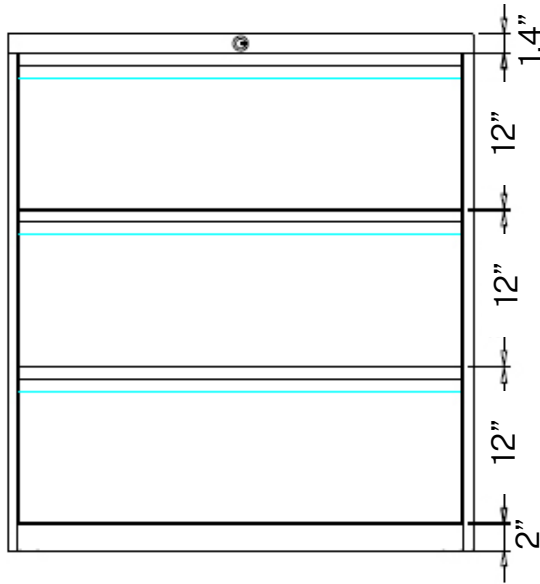

STORAGE SPECIFICATIONS

3 DRAWER FULL PULL LATERAL (36"W)

SKU: LF3-36-FP

DESCRIPTION: 3 DRAWER FULL PULL LATERAL (36"W)

FEATURES

- Three Step Steel Ball Bearing Suspension
- Powder Coating: 40u~80u
- Thickness: 22 Gauge
- Weight Limit 165.3 lbs per drawer

Front View