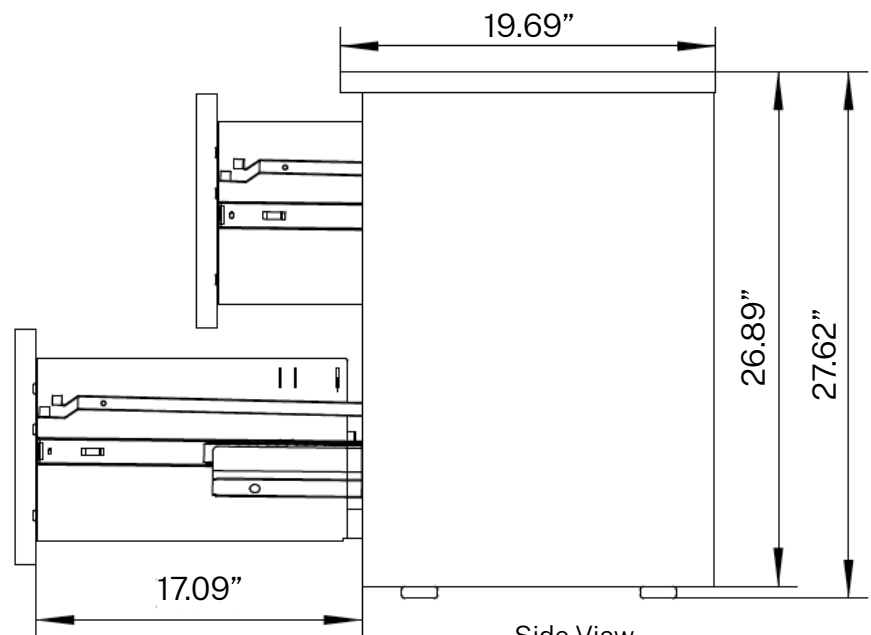

STORAGE SPECIFICATIONS

2 DRAWER SQUARE PULL LATERAL FILE (30" W)

SKU: LF2-30-SP

DESCRIPTION: 2 DRAWER SQUARE PULL LATERAL FILE (30"W)

FEATURES

- Heavy Gauge Steel Structure
- Three Step Ball Bearing Suspension
- Anti-tilt Counterweight
- Removable Lock Core
- Powder Coating: 40u-80u
- Weight: 92.59 lb.

Front View

Top View

Side View

STORAGE SPECIFICATIONS

2 DRAWER FULL PULL LATERAL FILE (30"W)

SKU: LF2-30-FP

DESCRIPTION: 2 DRAWER FULL PULL LATERAL FILE (30"W)

FEATURES

Front View

42"
Top View

19.7"
16.1"
40"
40"
Side View

STORAGE SPECIFICATIONS

4 DRAWER FULL PULL LATERAL FILE (30"W)

SKU: LF4-30-FP

DESCRIPTION: 4 DRAWER FULL PULL LATERAL FILE (30"W)

FEATURES

Front View

Top View

Side View

STORAGE SPECIFICATIONS

5 DRAWER FULL PULL LATERAL FILE (36"W)

SKU: LF5-36-FP

DESCRIPTION: 5 DRAWER FULL PULL LATERAL FILE (36"W)

FEATURES