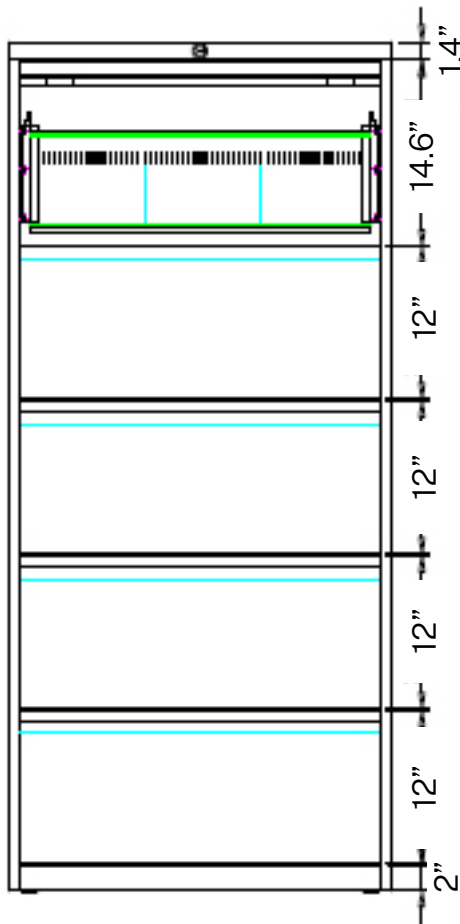

Front View

42"
Top View

19.7"
16.1"
40"
40"
Side View

STORAGE SPECIFICATIONS

4 DRAWER FULL PULL LATERAL FILE (30"W)

SKU: LF4-30-FP

DESCRIPTION: 4 DRAWER FULL PULL LATERAL FILE (30"W)

FEATURES

Side View

STORAGE SPECIFICATIONS

4 DRAWER FULL PULL LATERAL FILE (42"W)

SKU: LF4-42-FP

DESCRIPTION: 4 DRAWER FULL PULL LATERAL FILE (42"W)

FEATURES

- Three Step Steel Ball Bearing Suspension
- Powder Coating: 40u~80u
- Thickness: 22 Gauge
- Weight Limit 165.3 lbs per drawer

STORAGE SPECIFICATIONS

5 DRAWER FULL PULL LATERAL FILE (30"W)

SKU: LF5-30-FP

DESCRIPTION: 5 DRAWER FULL PULL LATERAL FILE (30"W)

FEATURES

- Three Step Steel Ball Bearing Suspension
- Powder Coating: 40u~80u
- Thickness: 22 Gauge
- Weight Limit 165.3 lbs for drawers 1-4
- Weight Limit 132.3 lbs for drawer 5

Front View

Top View

Side View

STORAGE SPECIFICATIONS

5 DRAWER FULL PULL LATERAL FILE (36"W)

SKU: LF5-36-FP

DESCRIPTION: 5 DRAWER FULL PULL LATERAL FILE (36"W)

FEATURES