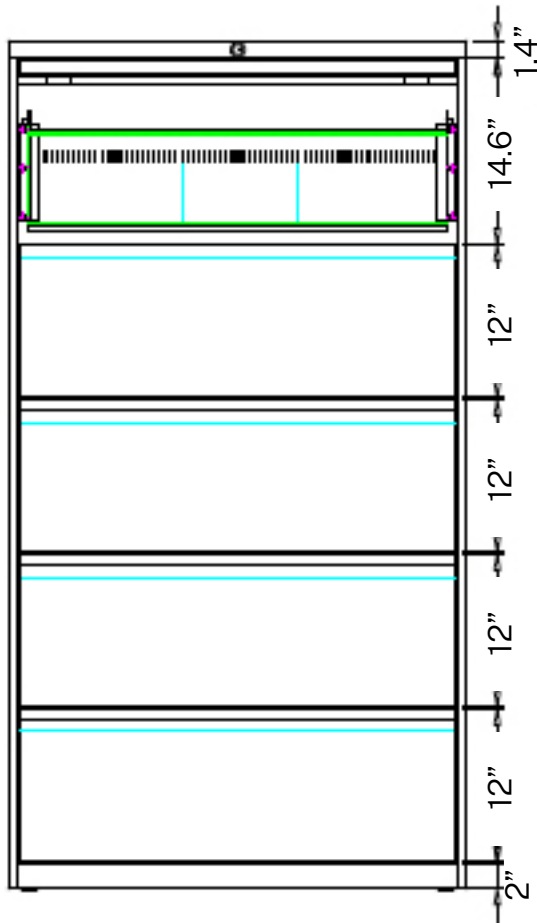

STORAGE SPECIFICATIONS

5 DRAWER FULL PULL LATERAL FILE (36"W)

SKU: LF5-36-FP

DESCRIPTION: 5 DRAWER FULL PULL LATERAL FILE (36"W)

FEATURES

- Three Step Steel Ball Bearing Suspension
- Powder Coating: 40u~80u
- Thickness: 22 Gauge
- Weight Limit 165.3 lbs for drawers 1-4
- Weight Limit 132.3 lbs for drawer 5

Front View