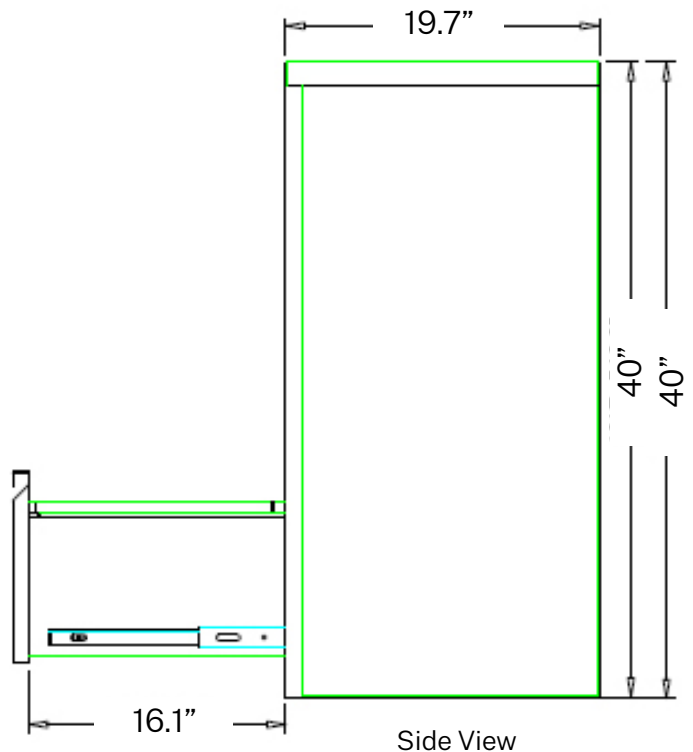

Front View

Top View

Side View

STORAGE SPECIFICATIONS

2 DRAWER FULL PULL LATERAL FILE (30"W)

SKU: LF2-30-FP

DESCRIPTION: 2 DRAWER FULL PULL LATERAL FILE (30"W)

FEATURES

SKU: LF3-36-FP

DESCRIPTION: 3 DRAWER FULL PULL LATERAL (36"W)

FEATURES

- Three Step Steel Ball Bearing Suspension
- Powder Coating: 40u~80u
- Thickness: 22 Gauge
- Weight Limit 165.3 lbs per drawer

Front View

Top View

Side View

STORAGE SPECIFICATIONS

3 DRAWER FULL PULL LATERAL FILE (42"W)

SKU:LF3-42-FP

DESCRIPTION: 3 DRAWER FULL PULL LATERAL FILE (42"W)

FEATURES

- Three Step Steel Ball Bearing Suspension
- Powder Coating: 40u~80u
- Thickness: 22 Gauge
- Weight Limit 165.3 lbs per drawer

Front View

42"
Top View

19.7"
16.1"
40"
40"
Side View

STORAGE SPECIFICATIONS

4 DRAWER FULL PULL LATERAL FILE (30"W)

SKU: LF4-30-FP

DESCRIPTION: 4 DRAWER FULL PULL LATERAL FILE (30"W)

FEATURES