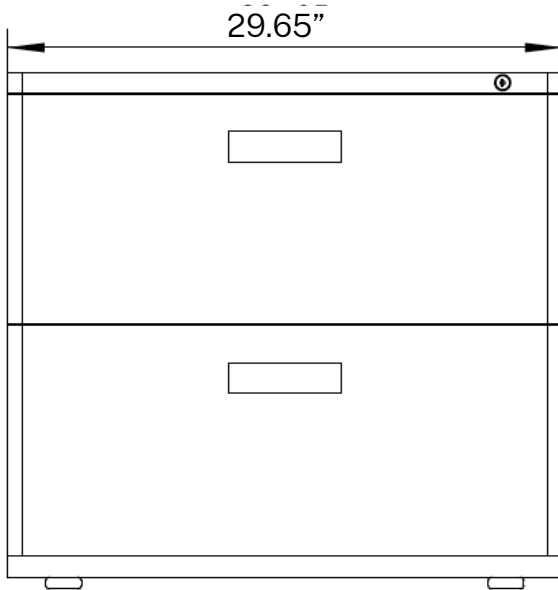

STORAGE SPECIFICATIONS

2 DRAWER SQUARE PULL LATERAL FILE (30" W)

SKU: LF2-30-SP

DESCRIPTION: 2 DRAWER SQUARE PULL LATERAL FILE (30"W)

FEATURES

- Heavy Gauge Steel Structure
- Three Step Ball Bearing Suspension
- Anti-tilt Counterweight
- Removable Lock Core
- Powder Coating: 40u-80u
- Weight: 92.59 lb.

Front View

Top View

Side View

STORAGE SPECIFICATIONS

2 DRAWER FULL PULL LATERAL FILE (30"W)

SKU: LF2-30-FP

DESCRIPTION: 2 DRAWER FULL PULL LATERAL FILE (30"W)

FEATURES

Front View

42"
Top View

19.7"
16.1"
40"
40"
Side View

STORAGE SPECIFICATIONS

4 DRAWER FULL PULL LATERAL FILE (30"W)

SKU: LF4-30-FP

DESCRIPTION: 4 DRAWER FULL PULL LATERAL FILE (30"W)

FEATURES

Front View

Top View

Side View

STORAGE SPECIFICATIONS

5 DRAWER FULL PULL LATERAL FILE (36"W)

SKU: LF5-36-FP

DESCRIPTION: 5 DRAWER FULL PULL LATERAL FILE (36"W)

FEATURES