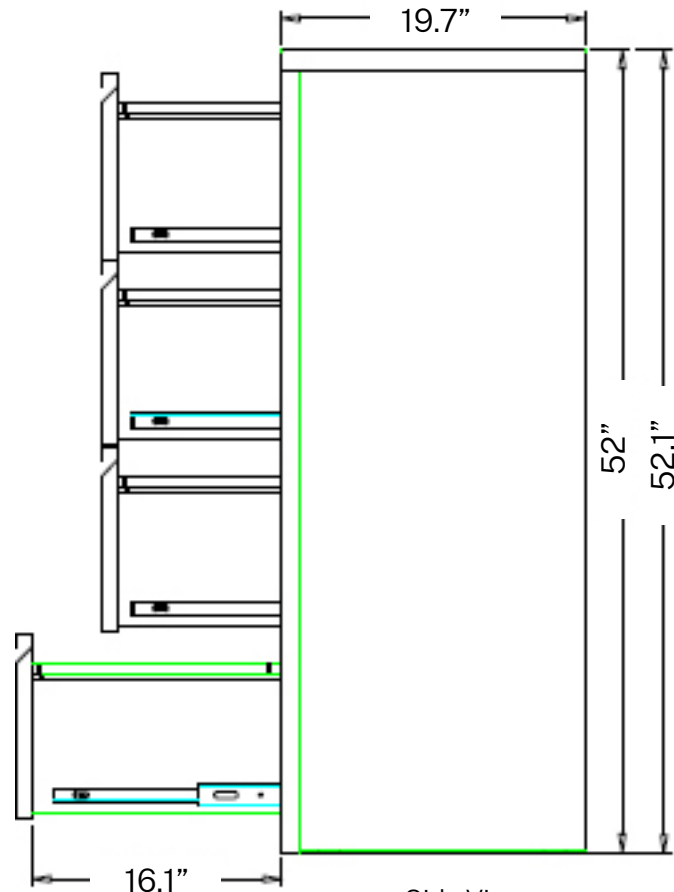

Front View

42"
Top View

19.7"
16.1"
40"
40"
Side View

STORAGE SPECIFICATIONS

4 DRAWER FULL PULL LATERAL FILE (30"W)

SKU: LF4-30-FP

DESCRIPTION: 4 DRAWER FULL PULL LATERAL FILE (30"W)

FEATURES

DESCRIPTION: 4 DRAWER FULL PULL LATERAL FILE (36"W)

FEATURES

- Three Step Steel Ball Bearing Suspension
- Powder Coating: 40u~80u
- Thickness: 22 Gauge
- Weight Limit 165.3 lbs per drawer

Front View

36"
Top View

Side View

STORAGE SPECIFICATIONS

4 DRAWER FULL PULL LATERAL FILE (42"W)

SKU: LF4-42-FP

DESCRIPTION: 4 DRAWER FULL PULL LATERAL FILE (42"W)

FEATURES

- Three Step Steel Ball Bearing Suspension
- Powder Coating: 40u~80u
- Thickness: 22 Gauge
- Weight Limit 165.3 lbs per drawer

Front View

Top View

Side View

STORAGE SPECIFICATIONS

5 DRAWER FULL PULL LATERAL FILE (36"W)

SKU: LF5-36-FP

DESCRIPTION: 5 DRAWER FULL PULL LATERAL FILE (36"W)

FEATURES