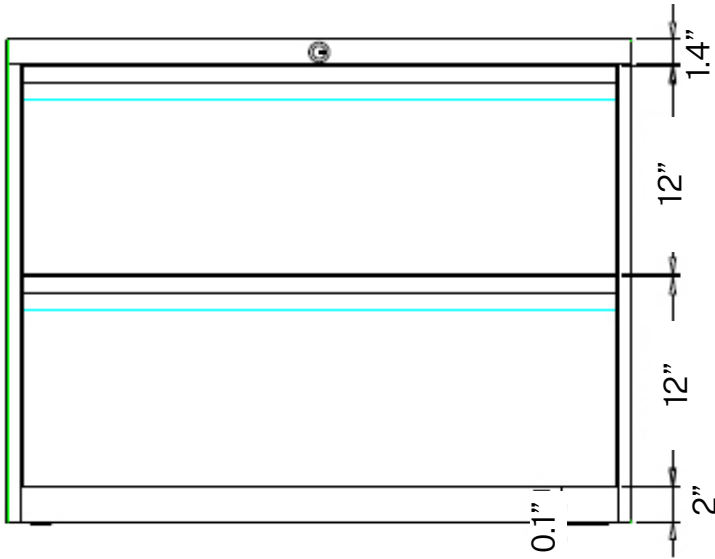

STORAGE SPECIFICATIONS

2 DRAWER SQUARE PULL LATERAL FILE (30" W)

SKU: LF2-30-SP

DESCRIPTION: 2 DRAWER SQUARE PULL LATERAL FILE (30"W)

FEATURES

- Heavy Gauge Steel Structure
- Three Step Ball Bearing Suspension
- Anti-tilt Counterweight
- Removable Lock Core
- Powder Coating: 40u-80u
- Weight: 92.59 lb.

Front View

Top View

Side View

STORAGE SPECIFICATIONS

2 DRAWER FULL PULL LATERAL FILE (30"W)

SKU: LF2-30-FP

DESCRIPTION: 2 DRAWER FULL PULL LATERAL FILE (30"W)

FEATURES

- Three Step Steel Ball Bearing Suspension
- Powder Coating: 40u~80u
- Thickness: 22 Gauge
- Weight limit 165.3 lbs per drawer

Front View

Top View

Side View

STORAGE SPECIFICATIONS

2 DRAWER FULL PULL LATERAL FILE (36"W)

SKU: LF2-36-FP

DESCRIPTION: 2 DRAWER FULL PULL LATERAL FILE (36"W)

FEATURES

- Three Step Steel Ball Bearing Suspension
- Powder Coating: 40u~80u
- Thickness: 22 Gauge
- Weight Limit 165.3 lbs per drawer

STORAGE SPECIFICATIONS