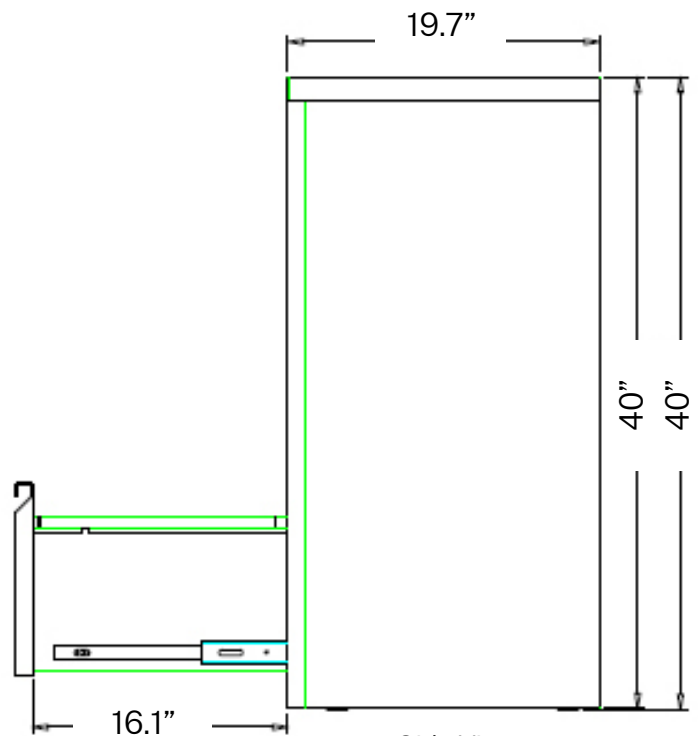

STORAGE SPECIFICATIONS

2 DRAWER SQUARE PULL LATERAL FILE (30" W)

SKU: LF2-30-SP

DESCRIPTION: 2 DRAWER SQUARE PULL LATERAL FILE (30"W)

FEATURES

- Heavy Gauge Steel Structure
- Three Step Ball Bearing Suspension
- Anti-tilt Counterweight
- Removable Lock Core
- Powder Coating: 40u-80u
- Weight: 92.59 lb.

Front View

Top View

Side View

STORAGE SPECIFICATIONS

2 DRAWER FULL PULL LATERAL FILE (30"W)

SKU: LF2-30-FP

DESCRIPTION: 2 DRAWER FULL PULL LATERAL FILE (30"W)

FEATURES

Top View

Side View

STORAGE SPECIFICATIONS

3 DRAWER FULL PULL LATERAL FILE (42"W)

SKU:LF3-42-FP

DESCRIPTION: 3 DRAWER FULL PULL LATERAL FILE (42"W)

FEATURES

- Three Step Steel Ball Bearing Suspension
- Powder Coating: 40u~80u
- Thickness: 22 Gauge
- Weight Limit 165.3 lbs per drawer

Front View

42"
Top View

19.7"
16.1"
40"
40"
Side View

STORAGE SPECIFICATIONS

4 DRAWER FULL PULL LATERAL FILE (30"W)

SKU: LF4-30-FP

DESCRIPTION: 4 DRAWER FULL PULL LATERAL FILE (30"W)

FEATURES