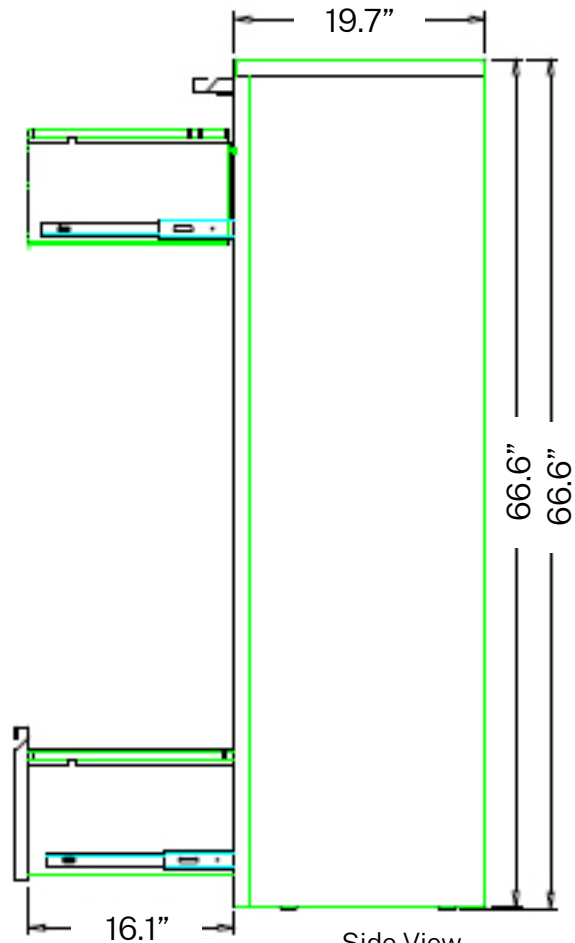

Front View

42"
Top View

19.7"
16.1"
40"
40"
Side View

STORAGE SPECIFICATIONS

4 DRAWER FULL PULL LATERAL FILE (30"W)

SKU: LF4-30-FP

DESCRIPTION: 4 DRAWER FULL PULL LATERAL FILE (30"W)

FEATURES

STORAGE SPECIFICATIONS

5 DRAWER FULL PULL LATERAL FILE (30"W)

SKU: LF5-30-FP

DESCRIPTION: 5 DRAWER FULL PULL LATERAL FILE (30"W)

FEATURES

- Three Step Steel Ball Bearing Suspension
- Powder Coating: 40u~80u
- Thickness: 22 Gauge
- Weight Limit 165.3 lbs for drawers 1-4
- Weight Limit 132.3 lbs for drawer 5

Front View

Top View

Side View

STORAGE SPECIFICATIONS

5 DRAWER FULL PULL LATERAL FILE (36"W)

SKU: LF5-36-FP

DESCRIPTION: 5 DRAWER FULL PULL LATERAL FILE (36"W)

FEATURES

- Three Step Steel Ball Bearing Suspension
- Powder Coating: 40u~80u
- Thickness: 22 Gauge
- Weight Limit 165.3 lbs for drawers 1-4
- Weight Limit 132.3 lbs for drawer 5

Front View

Top View

Side View

STORAGE SPECIFICATIONS