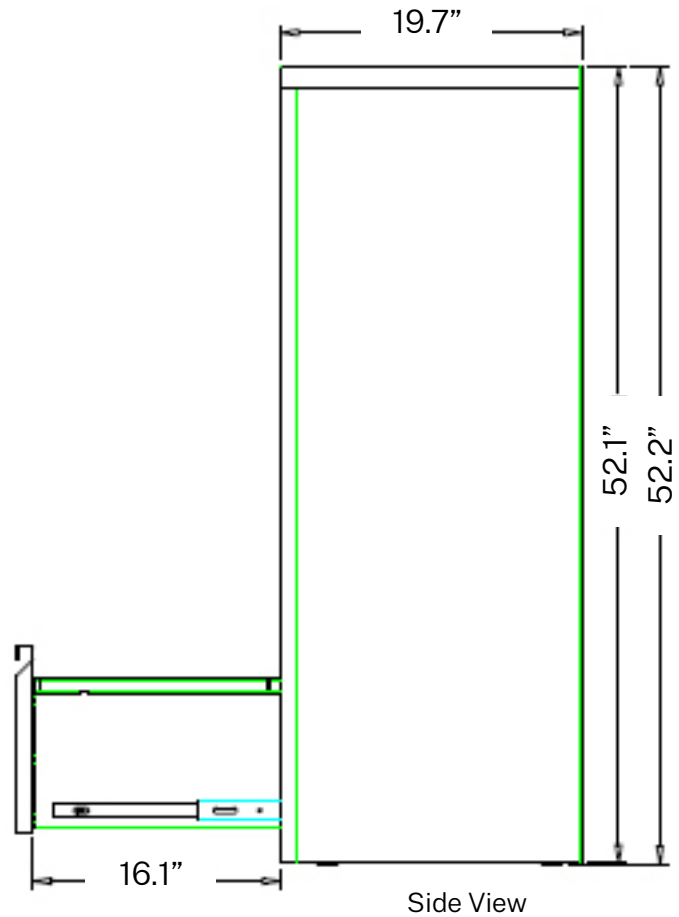

Front View

42"
Top View

19.7"
16.1"
40"
40"
Side View

STORAGE SPECIFICATIONS

4 DRAWER FULL PULL LATERAL FILE (30"W)

SKU: LF4-30-FP

DESCRIPTION: 4 DRAWER FULL PULL LATERAL FILE (30"W)

FEATURES

Side View

STORAGE SPECIFICATIONS

4 DRAWER FULL PULL LATERAL FILE (42"W)

SKU: LF4-42-FP

DESCRIPTION: 4 DRAWER FULL PULL LATERAL FILE (42"W)

FEATURES

- Three Step Steel Ball Bearing Suspension
- Powder Coating: 40u~80u
- Thickness: 22 Gauge
- Weight Limit 165.3 lbs per drawer

STORAGE SPECIFICATIONS

5 DRAWER FULL PULL LATERAL FILE (30"W)

SKU: LF5-30-FP

DESCRIPTION: 5 DRAWER FULL PULL LATERAL FILE (30"W)

FEATURES

- Three Step Steel Ball Bearing Suspension
- Powder Coating: 40u~80u
- Thickness: 22 Gauge
- Weight Limit 165.3 lbs for drawers 1-4
- Weight Limit 132.3 lbs for drawer 5

Front View

Top View

Side View

STORAGE SPECIFICATIONS

5 DRAWER FULL PULL LATERAL FILE (36"W)

SKU: LF5-36-FP

DESCRIPTION: 5 DRAWER FULL PULL LATERAL FILE (36"W)

FEATURES