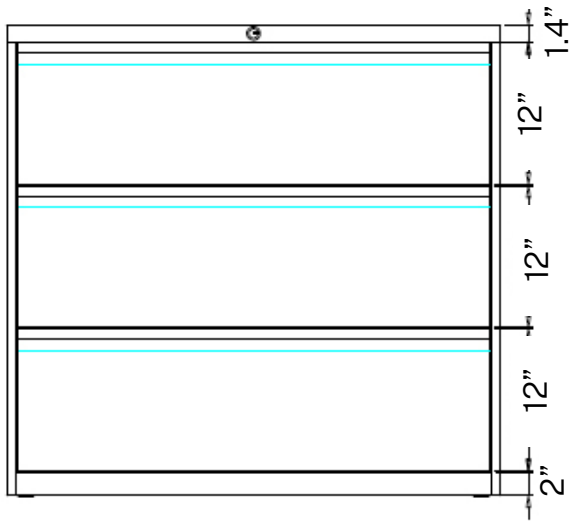

Top View

Side View

STORAGE SPECIFICATIONS

3 DRAWER FULL PULL LATERAL FILE (42"W)

SKU:LF3-42-FP

DESCRIPTION: 3 DRAWER FULL PULL LATERAL FILE (42"W)

FEATURES

- Three Step Steel Ball Bearing Suspension
- Powder Coating: 40u~80u
- Thickness: 22 Gauge
- Weight Limit 165.3 lbs per drawer

Front View

42"
Top View

19.7"
16.1"
40"
40"
Side View

STORAGE SPECIFICATIONS

4 DRAWER FULL PULL LATERAL FILE (30"W)

SKU: LF4-30-FP

DESCRIPTION: 4 DRAWER FULL PULL LATERAL FILE (30"W)

FEATURES