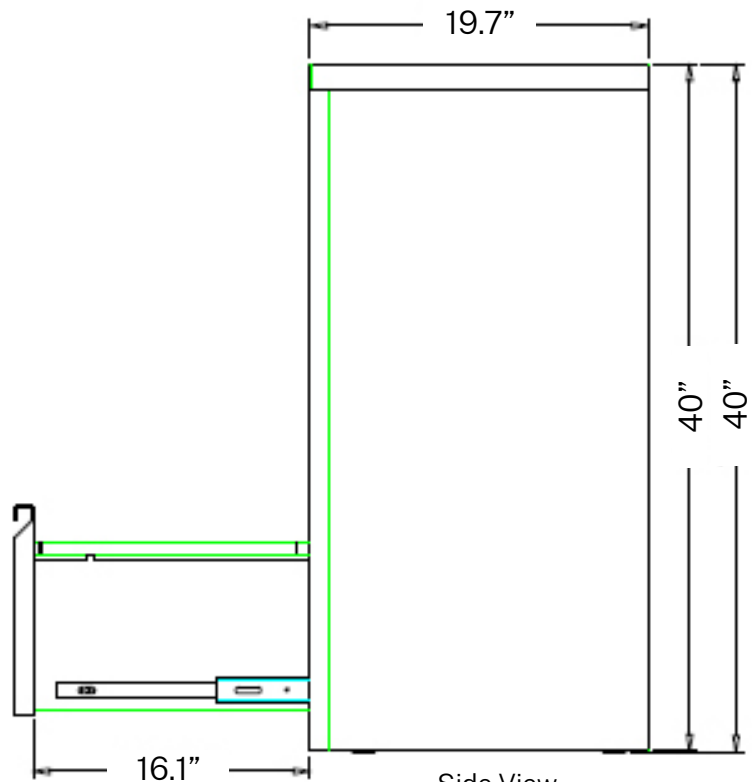

STORAGE SPECIFICATIONS

2 DRAWER SQUARE PULL LATERAL FILE (30" W)

SKU: LF2-30-SP

DESCRIPTION: 2 DRAWER SQUARE PULL LATERAL FILE (30"W)

FEATURES

- Heavy Gauge Steel Structure
- Three Step Ball Bearing Suspension
- Anti-tilt Counterweight
- Removable Lock Core
- Powder Coating: 40u-80u
- Weight: 92.59 lb.

Front View

Top View

Side View

STORAGE SPECIFICATIONS

2 DRAWER FULL PULL LATERAL FILE (30"W)

SKU: LF2-30-FP

DESCRIPTION: 2 DRAWER FULL PULL LATERAL FILE (30"W)

FEATURES

Front View

Top View

Side View

STORAGE SPECIFICATIONS

3 DRAWER FULL PULL LATERAL FILE (30"W)

SKU: LF3-30-FP

DESCRIPTION: 3 DRAWER FULL PULL LATERAL FILE (30"W)

FEATURES

- Three Step Steel Ball Bearing Suspension
- Powder Coating: 40u~80u
- Thickness: 22 Gauge
- Weight Limit 165.3 lbs per drawer

Front View

Top View

Side View

STORAGE SPECIFICATIONS

3 DRAWER FULL PULL LATERAL (36"W)