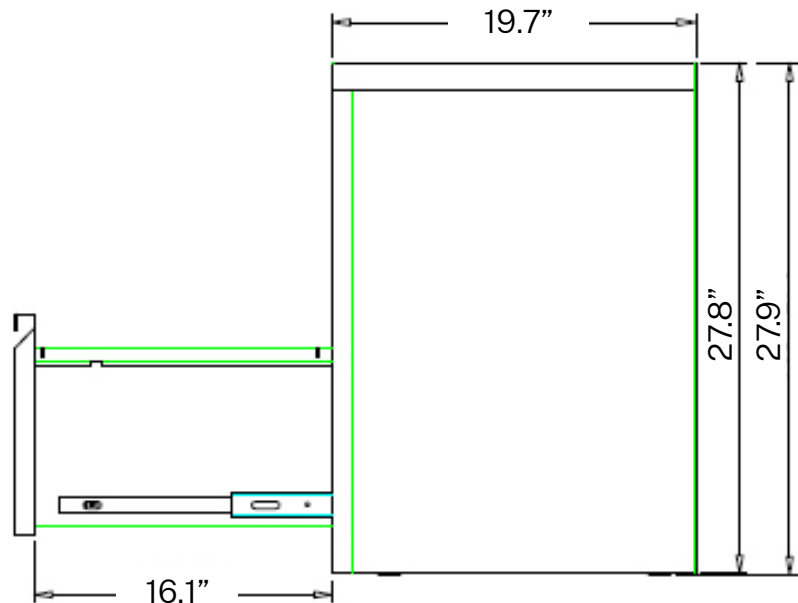

STORAGE SPECIFICATIONS

2 DRAWER SQUARE PULL LATERAL FILE (30" W)

SKU: LF2-30-SP

DESCRIPTION: 2 DRAWER SQUARE PULL LATERAL FILE (30"W)

FEATURES

- Heavy Gauge Steel Structure
- Three Step Ball Bearing Suspension
- Anti-tilt Counterweight
- Removable Lock Core
- Powder Coating: 40u-80u
- Weight: 92.59 lb.

Front View

Top View

Side View

STORAGE SPECIFICATIONS

2 DRAWER FULL PULL LATERAL FILE (30"W)

SKU: LF2-30-FP

DESCRIPTION: 2 DRAWER FULL PULL LATERAL FILE (30"W)

FEATURES

- Three Step Steel Ball Bearing Suspension
- Powder Coating: 40u~80u
- Thickness: 22 Gauge
- Weight limit 165.3 lbs per drawer

Front View

Top View

Side View

STORAGE SPECIFICATIONS

2 DRAWER FULL PULL LATERAL FILE (36"W)

Front View

42"
Top View

19.7"
16.1"
40"
40"
Side View

STORAGE SPECIFICATIONS

4 DRAWER FULL PULL LATERAL FILE (30"W)

SKU: LF4-30-FP

DESCRIPTION: 4 DRAWER FULL PULL LATERAL FILE (30"W)

FEATURES