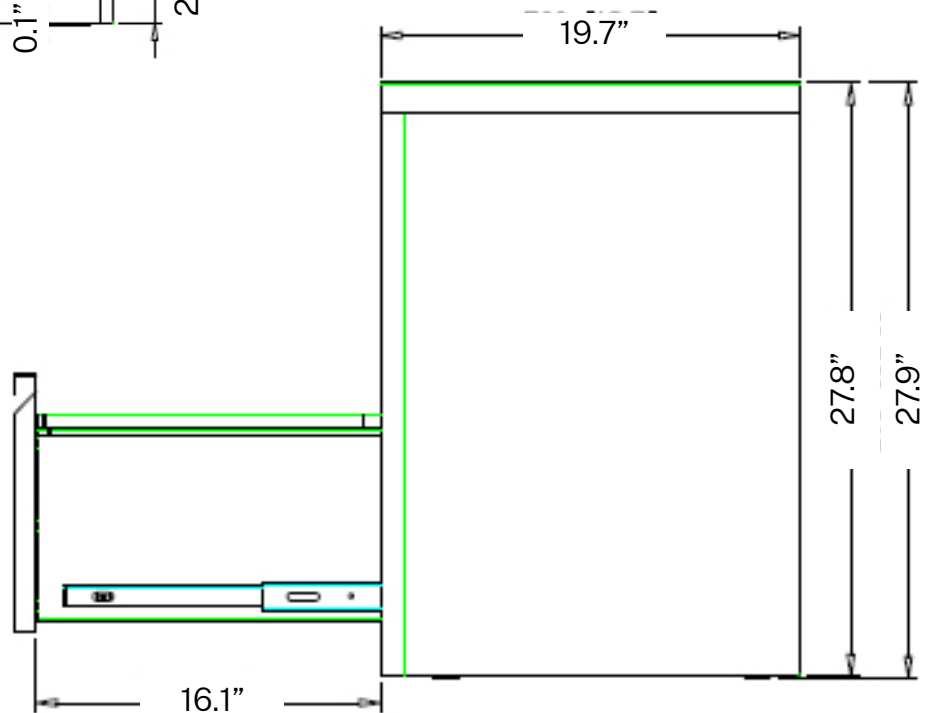

STORAGE SPECIFICATIONS

2 DRAWER SQUARE PULL LATERAL FILE (30" W)

SKU: LF2-30-SP

DESCRIPTION: 2 DRAWER SQUARE PULL LATERAL FILE (30"W)

FEATURES

- Heavy Gauge Steel Structure
- Three Step Ball Bearing Suspension
- Anti-tilt Counterweight
- Removable Lock Core
- Powder Coating: 40u-80u
- Weight: 92.59 lb.

Front View

Top View

Side View

STORAGE SPECIFICATIONS

2 DRAWER FULL PULL LATERAL FILE (30"W)

SKU: LF2-30-FP

DESCRIPTION: 2 DRAWER FULL PULL LATERAL FILE (30"W)

FEATURES

- Three Step Steel Ball Bearing Suspension
- Powder Coating: 40u~80u
- Thickness: 22 Gauge
- Weight limit 165.3 lbs per drawer

Front View

Top View

Side View

STORAGE SPECIFICATIONS

2 DRAWER FULL PULL LATERAL FILE (36"W)

SKU: LF2-36-FP

DESCRIPTION: 2 DRAWER FULL PULL LATERAL FILE (36"W)

FEATURES

- Three Step Steel Ball Bearing Suspension
- Powder Coating: 40u~80u
- Thickness: 22 Gauge
- Weight Limit 165.3 lbs per drawer

STORAGE SPECIFICATIONS