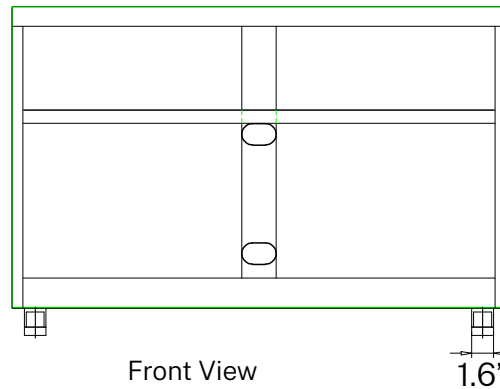

Top View

Bottom View

STORAGE SPECIFICATIONS

OPEN SHELF LOW STORAGE (36" W)

SKU: DS-SH-36-M

DESCRIPTION: OPEN SHELF LOW STORAGE (36"W)

FEATURES

- Three Step Steel Ball Bearing Suspension
- Powder Coating 60u~100u.
- Optional Seat Cushion sold separately (SKU: DS-SC36)

Top View

Bottom View

STORAGE SPECIFICATIONS

OPEN SHELF LOW STORAGE (42" W)

SKU: DS-SH-42-M

DESCRIPTION: OPEN SHELF LOW STORAGE (42"W)

FEATURES

- Three Step Steel Ball Bearing Suspension
- Powder Coating 60u~100u.
- Optional Seat Cushion sold separately (SKU: DS-SC42)

Top View

Bottom View

19.7"

Side View

4.6"

Front View

Back View

STORAGE SPECIFICATIONS

Top View

Bottom View

19.7"

Side View

2.0"

Front View

1.6"

Back View