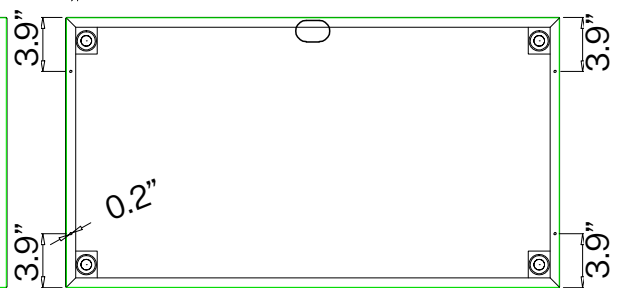

Top View

Bottom View

STORAGE SPECIFICATIONS

OPEN SHELF LOW STORAGE (36" W)

SKU: DS-SH-36-M

DESCRIPTION: OPEN SHELF LOW STORAGE (36"W)

FEATURES

- Three Step Steel Ball Bearing Suspension
- Powder Coating 60u~100u.
- Optional Seat Cushion sold separately (SKU: DS-SC36)

Top View

Bottom View

STORAGE SPECIFICATIONS

OPEN SHELF LOW STORAGE (42" W)

SKU: DS-SH-42-M

DESCRIPTION: OPEN SHELF LOW STORAGE (42"W)

FEATURES

- Three Step Steel Ball Bearing Suspension
- Powder Coating 60u~100u.
- Optional Seat Cushion sold separately (SKU: DS-SC42)

Top View

Bottom View

19.7"

Side View

4.6"

Front View

Back View

STORAGE SPECIFICATIONS

Top View

Bottom View

19.7"

Side View

2.0"

Front View

1.6"

Back View