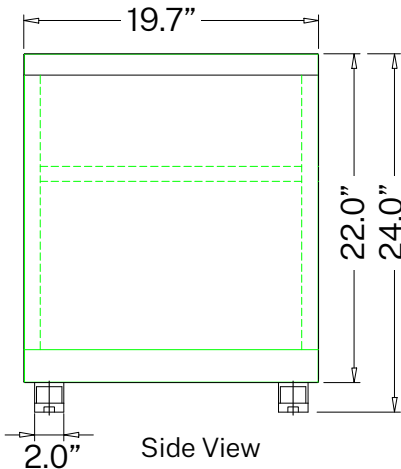

Top View

Bottom View

STORAGE SPECIFICATIONS

OPEN SHELF LOW STORAGE (42" W)

SKU: DS-SH-42-M

DESCRIPTION: OPEN SHELF LOW STORAGE (42"W)

FEATURES

- Three Step Steel Ball Bearing Suspension
- Powder Coating 60u~100u.
- Optional Seat Cushion sold separately (SKU: DS-SC42)

STORAGE SPECIFICATIONS

SLIDING DOOR LOW STORAGE (30"W)

SKU: DS-SD-30-M

DESCRIPTION: OPEN SHELF LOW STORAGE (30"W)

FEATURES

- Three Step Steel Ball Bearing Suspension
- Powder Coating 60u~100u.
- Optional Seat Cushion sold separately (SKU: DS-SC30)

Top View

Bottom View

19.7"

Side View

4.6"

Front View

Back View

STORAGE SPECIFICATIONS

Top View

Bottom View

19.7"

Side View

2.0"

Front View

1.6"

Back View