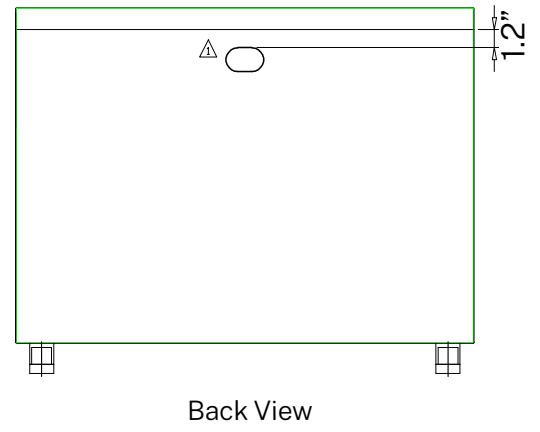

OPEN SHELF LOW STORAGE (30" W)

SKU: DS-SH-30-M

DESCRIPTION: OPEN SHELF LOW STORAGE (30"W)

FEATURES

- Three Step Steel Ball Bearing Suspension
- Powder Coating 60u~100u.
- Optional Seat Cushion sold separately (SKU: DS-SC30)

Top View

Bottom View

STORAGE SPECIFICATIONS

OPEN SHELF LOW STORAGE (36" W)

SKU: DS-SH-36-M

DESCRIPTION: OPEN SHELF LOW STORAGE (36"W)

FEATURES

- Three Step Steel Ball Bearing Suspension
- Powder Coating 60u~100u.
- Optional Seat Cushion sold separately (SKU: DS-SC36)

Top View

Bottom View

STORAGE SPECIFICATIONS

OPEN SHELF LOW STORAGE (42" W)

SKU: DS-SH-42-M

DESCRIPTION: OPEN SHELF LOW STORAGE (42"W)

FEATURES

- Three Step Steel Ball Bearing Suspension
- Powder Coating 60u~100u.
- Optional Seat Cushion sold separately (SKU: DS-SC42)

Top View

Bottom View

19.7"

Side View

2.0"

Front View

1.6"

Back View