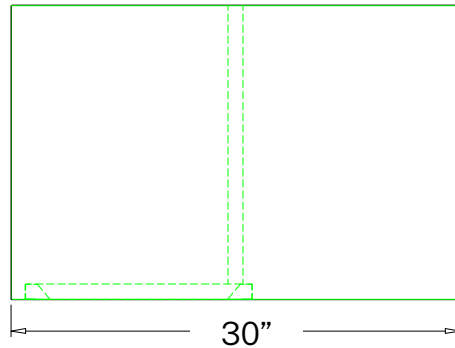

Top View

Bottom View

STORAGE SPECIFICATIONS

OPEN SHELF LOW STORAGE (42" W)

SKU: DS-SH-42-M

DESCRIPTION: OPEN SHELF LOW STORAGE (42"W)

FEATURES

- Three Step Steel Ball Bearing Suspension
- Powder Coating 60u~100u.
- Optional Seat Cushion sold separately (SKU: DS-SC42)

STORAGE SPECIFICATIONS

SLIDING DOOR LOW STORAGE (30"W)

SKU: DS-SD-30-M

DESCRIPTION: OPEN SHELF LOW STORAGE (30"W)

FEATURES

- Three Step Steel Ball Bearing Suspension
- Powder Coating 60u~100u.
- Optional Seat Cushion sold separately (SKU: DS-SC30)

Top View

Bottom View

19.7"

Side View

4.6"

Front View

Back View

STORAGE SPECIFICATIONS

Top View

Bottom View

19.7"

Side View

2.0"

Front View

1.6"

Back View