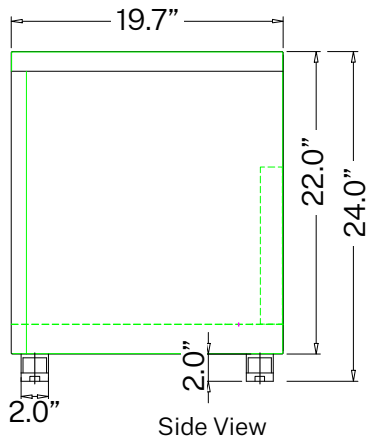

STORAGE SPECIFICATIONS

2 DRAWER LOW STORAGE (30" W)

SKU: DS-2D-30-FP-M

DESCRIPTION: 2 DRAWER LOW STORAGE (30"W)

FEATURES

- Three Step Steel Ball Bearing Suspension
- Powder Coating 60u~100u.
- Optional Seat Cushion sold separately (SKU: DS-SC30)

Top View

Bottom View

Side View

Front View

Back View

STORAGE SPECIFICATIONS

2 DRAWER LOW STORAGE (36" W)

SKU: DS-2D-36-FP-M

Top View

Bottom View

19.7"

Side View

4.6"

Front View

Back View

STORAGE SPECIFICATIONS

Top View

Bottom View

19.7"

Side View

2.0"

Front View

1.6"

Back View