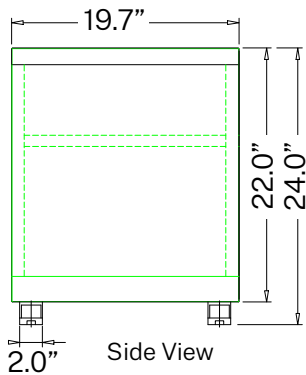

Top View

Bottom View

19.7"

Side View

4.6"

Front View

Back View

STORAGE SPECIFICATIONS

Top View

Bottom View

19.7"

Side View

2.0"

Front View

1.6"

Back View

1.6"

STORAGE SPECIFICATIONS

SLIDING DOOR LOW STORAGE (42"W)

SKU: DS-SD-42-M

DESCRIPTION: OPEN SHELF LOW STORAGE (42"W)

FEATURES

- Three Step Steel Ball Bearing Suspension
- Powder Coating 60u~100u.
- Optional Seat Cushion sold separately (SKU: DS-SC42)

Top View

Bottom View

Side View

Front View

Back View

STORAGE SPECIFICATIONS

DESKING MOBILE PEDESTAL LOW STORAGE (14"W)

SKU: DS-BF-FP-M