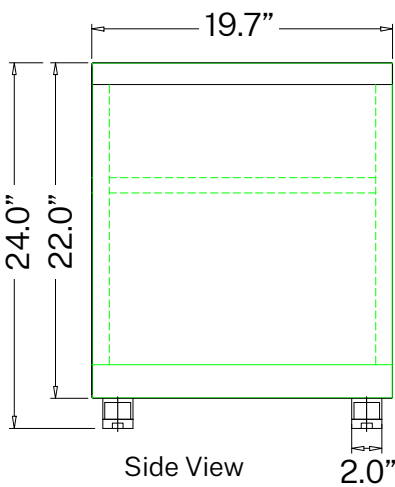

OPEN SHELF LOW STORAGE (30" W)

SKU: DS-SH-30-M

DESCRIPTION: OPEN SHELF LOW STORAGE (30"W)

FEATURES

- Three Step Steel Ball Bearing Suspension
- Powder Coating 60u~100u.
- Optional Seat Cushion sold separately (SKU: DS-SC30)

Top View

Bottom View

STORAGE SPECIFICATIONS

OPEN SHELF LOW STORAGE (36" W)

SKU: DS-SH-36-M

DESCRIPTION: OPEN SHELF LOW STORAGE (36"W)

FEATURES

- Three Step Steel Ball Bearing Suspension
- Powder Coating 60u~100u.
- Optional Seat Cushion sold separately (SKU: DS-SC36)

Top View

Bottom View

19.7"

Side View

4.6"

Front View

Back View

STORAGE SPECIFICATIONS

Top View

Bottom View

19.7"

Side View

2.0"

Front View

1.6"

Back View