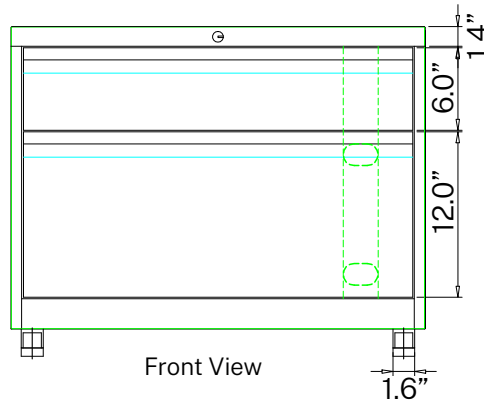

STORAGE SPECIFICATIONS

2 DRAWER LOW STORAGE (30" W)

SKU: DS-2D-30-FP-M

DESCRIPTION: 2 DRAWER LOW STORAGE (30"W)

FEATURES

- Three Step Steel Ball Bearing Suspension
- Powder Coating 60u~100u.
- Optional Seat Cushion sold separately (SKU: DS-SC30)

Top View

Bottom View

Side View

Front View

Back View

STORAGE SPECIFICATIONS

2 DRAWER LOW STORAGE (36" W)

SKU: DS-2D-36-FP-M

Top View

Bottom View

19.7"

Side View

4.6"

Front View

Back View

STORAGE SPECIFICATIONS

Top View

Bottom View

19.7"

Side View

2.0"

Front View

1.6"

Back View