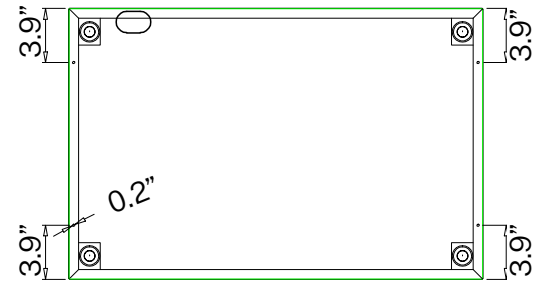

STORAGE SPECIFICATIONS

2 DRAWER LOW STORAGE (30" W)

SKU: DS-2D-30-FP-M

DESCRIPTION: 2 DRAWER LOW STORAGE (30"W)

FEATURES

- Three Step Steel Ball Bearing Suspension
- Powder Coating 60u~100u.
- Optional Seat Cushion sold separately (SKU: DS-SC30)

Top View

Bottom View

Side View

Front View

Back View

STORAGE SPECIFICATIONS

2 DRAWER LOW STORAGE (36" W)

SKU: DS-2D-36-FP-M

Top View

Bottom View

19.7"

Side View

4.6"

Front View

Back View

STORAGE SPECIFICATIONS

Top View

Bottom View

19.7"

Side View

2.0"

Front View

1.6"

Back View