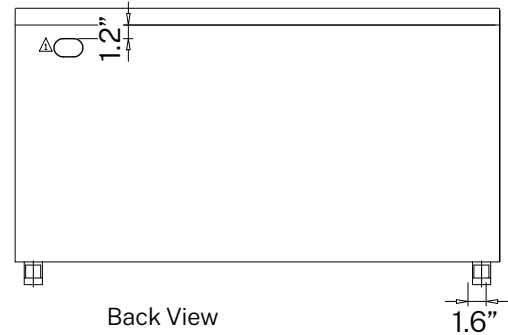

Top View

Bottom View

19.7"

Side View

4.6"

Front View

Back View

STORAGE SPECIFICATIONS

Top View

Bottom View

19.7"

Side View

2.0"

Front View

1.6"

Back View

1.6"

STORAGE SPECIFICATIONS

SLIDING DOOR LOW STORAGE (42"W)

SKU: DS-SD-42-M

DESCRIPTION: OPEN SHELF LOW STORAGE (42"W)

FEATURES

- Three Step Steel Ball Bearing Suspension
- Powder Coating 60u~100u.
- Optional Seat Cushion sold separately (SKU: DS-SC42)

Top View

Bottom View

Side View

Front View

Back View

STORAGE SPECIFICATIONS

DESKING MOBILE PEDESTAL LOW STORAGE (14"W)

SKU: DS-BF-FP-M