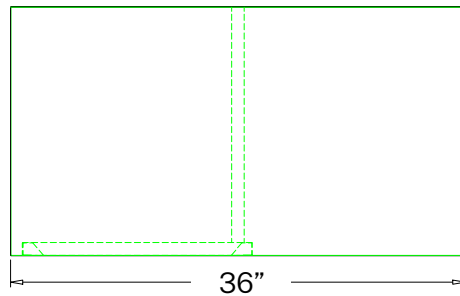

Top View

Bottom View

19.7"

Side View

4.6"

Front View

Back View

STORAGE SPECIFICATIONS

Top View

Bottom View

19.7"

Side View

2.0"

Front View

1.6"

Back View