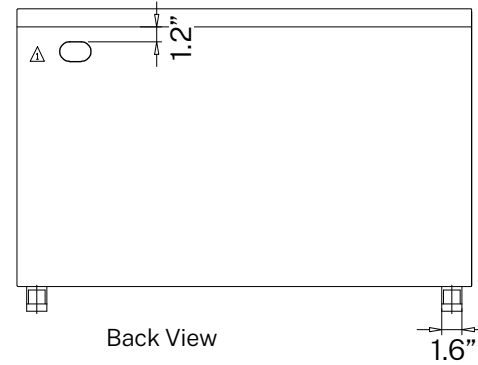

Top View

Bottom View

19.7"

Side View

4.6"

Front View

Back View

STORAGE SPECIFICATIONS

Top View

Bottom View

19.7"

Side View

2.0"

Front View

1.6"

Back View

1.6"

STORAGE SPECIFICATIONS

SLIDING DOOR LOW STORAGE (42"W)

SKU: DS-SD-42-M

DESCRIPTION: OPEN SHELF LOW STORAGE (42"W)

FEATURES

- Three Step Steel Ball Bearing Suspension
- Powder Coating 60u~100u.
- Optional Seat Cushion sold separately (SKU: DS-SC42)