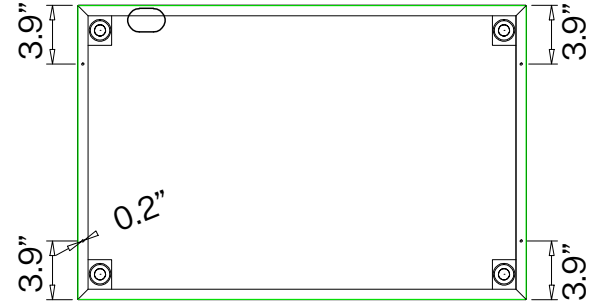

Top View

Bottom View

STORAGE SPECIFICATIONS

OPEN SHELF LOW STORAGE (42" W)

SKU: DS-SH-42-M

DESCRIPTION: OPEN SHELF LOW STORAGE (42"W)

FEATURES

- Three Step Steel Ball Bearing Suspension
- Powder Coating 60u~100u.
- Optional Seat Cushion sold separately (SKU: DS-SC42)

STORAGE SPECIFICATIONS

SLIDING DOOR LOW STORAGE (30"W)

SKU: DS-SD-30-M

DESCRIPTION: OPEN SHELF LOW STORAGE (30"W)

FEATURES

- Three Step Steel Ball Bearing Suspension
- Powder Coating 60u~100u.
- Optional Seat Cushion sold separately (SKU: DS-SC30)

Top View

Bottom View

19.7"

Side View

4.6"

Front View

Back View

STORAGE SPECIFICATIONS

Top View

Bottom View

19.7"

Side View

2.0"

Front View

1.6"

Back View