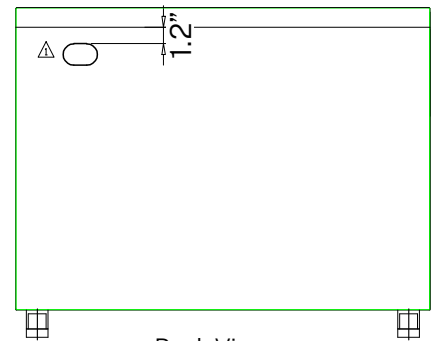

Top View

Bottom View

Side View

Front View

Back View

STORAGE SPECIFICATIONS

2 DRAWER LOW STORAGE (36" W)

SKU: DS-2D-36-FP-M

Top View

Bottom View

19.7"

Side View

4.6"

Front View

Back View

STORAGE SPECIFICATIONS

Top View

Bottom View

19.7"

Side View

2.0"

Front View

1.6"

Back View