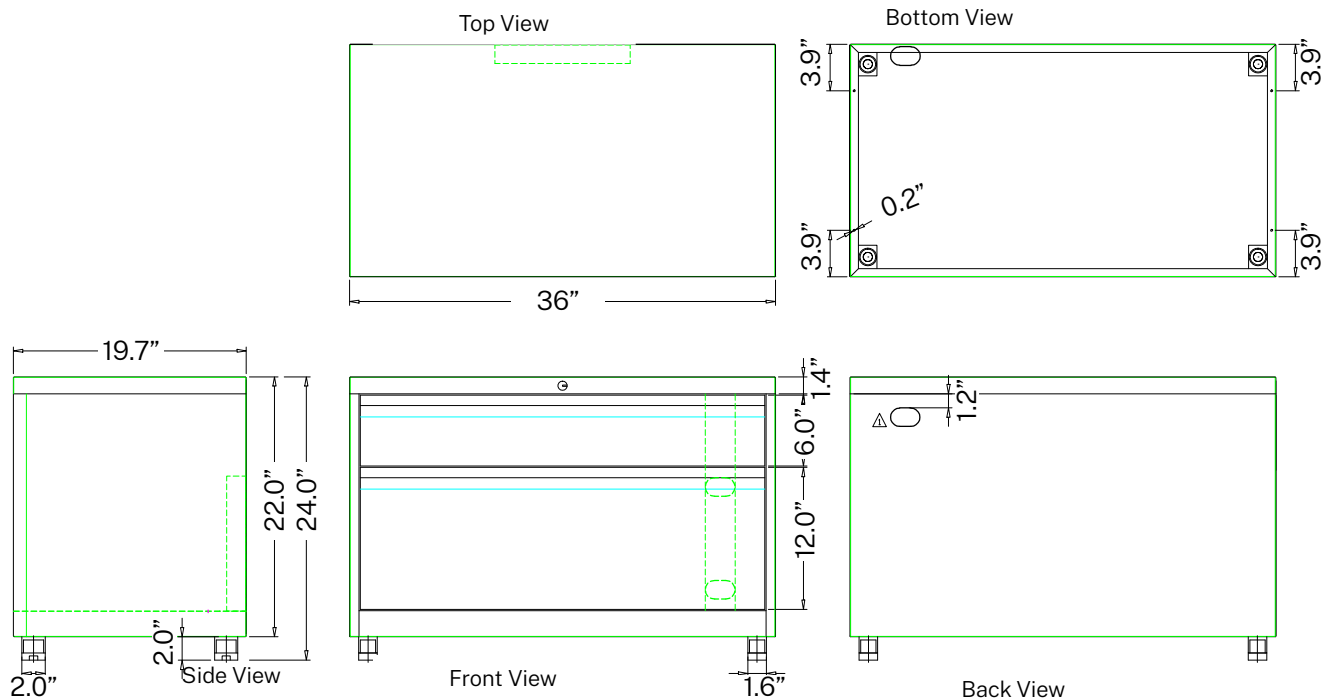

STORAGE SPECIFICATIONS

2 DRAWER LOW STORAGE (36" W)

SKU: DS-2D-36-FP-M

DESCRIPTION: 2 DRAWER LOW STORAGE (36"W)

FEATURES

- Three Step Steel Ball Bearing Suspension
- Powder Coating 60u~100u.
- Optional Seat Cushion sold separately (SKU: DS-SC36)