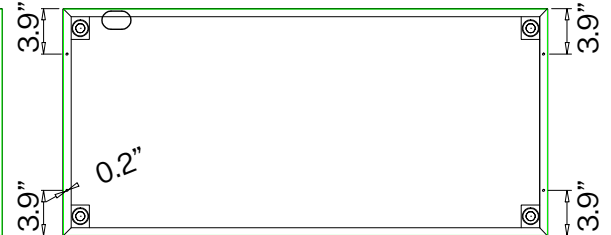

Bottom View