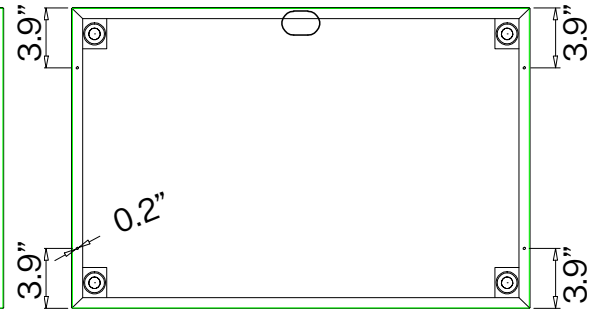

OPEN SHELF LOW STORAGE (30" W)

SKU: DS-SH-30-M

DESCRIPTION: OPEN SHELF LOW STORAGE (30"W)

FEATURES

- Three Step Steel Ball Bearing Suspension
- Powder Coating 60u~100u.
- Optional Seat Cushion sold separately (SKU: DS-SC30)

Top View

Bottom View

STORAGE SPECIFICATIONS

OPEN SHELF LOW STORAGE (36" W)

SKU: DS-SH-36-M

DESCRIPTION: OPEN SHELF LOW STORAGE (36"W)

FEATURES

- Three Step Steel Ball Bearing Suspension
- Powder Coating 60u~100u.
- Optional Seat Cushion sold separately (SKU: DS-SC36)

Top View

Bottom View

STORAGE SPECIFICATIONS

OPEN SHELF LOW STORAGE (42" W)

SKU: DS-SH-42-M

DESCRIPTION: OPEN SHELF LOW STORAGE (42"W)

FEATURES

- Three Step Steel Ball Bearing Suspension
- Powder Coating 60u~100u.
- Optional Seat Cushion sold separately (SKU: DS-SC42)

Top View

Bottom View

19.7"

Side View

4.6"

Front View

Back View

STORAGE SPECIFICATIONS