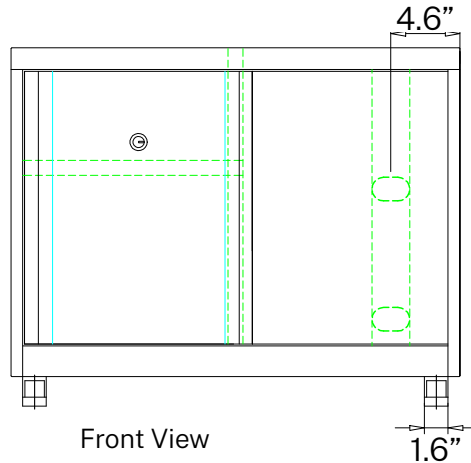

STORAGE SPECIFICATIONS

SLIDING DOOR LOW STORAGE (30"W)

SKU: DS-SD-30-M

DESCRIPTION: OPEN SHELF LOW STORAGE (30"W)

FEATURES

- Three Step Steel Ball Bearing Suspension
- Powder Coating 60u~100u.
- Optional Seat Cushion sold separately (SKU: DS-SC30)

Top View

Bottom View

19.7"

Side View

4.6"

Front View

Back View

STORAGE SPECIFICATIONS

SLIDING DOOR LOW STORAGE (36"W)

SKU: DS-SD-36-M

DESCRIPTION: OPEN SHELF LOW STORAGE (36"W)

FEATURES

- Three Step Steel Ball Bearing Suspension
- Powder Coating 60u~100u.
- Optional Seat Cushion sold separately (SKU: DS-SC36)

Top View

Bottom View

19.7"

Side View

2.0"

Front View

1.6"

Back View