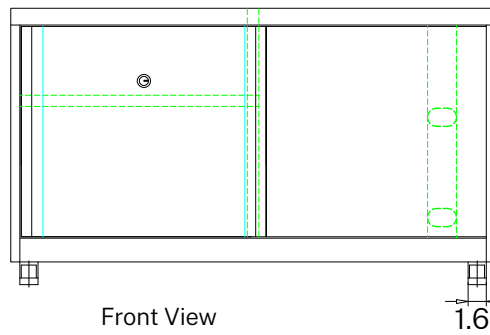

STORAGE SPECIFICATIONS

SLIDING DOOR LOW STORAGE (42"W)

SKU: DS-SD-42-M

DESCRIPTION: OPEN SHELF LOW STORAGE (42"W)

FEATURES

- Three Step Steel Ball Bearing Suspension
- Powder Coating 60u~100u.
- Optional Seat Cushion sold separately (SKU: DS-SC42)

Front View