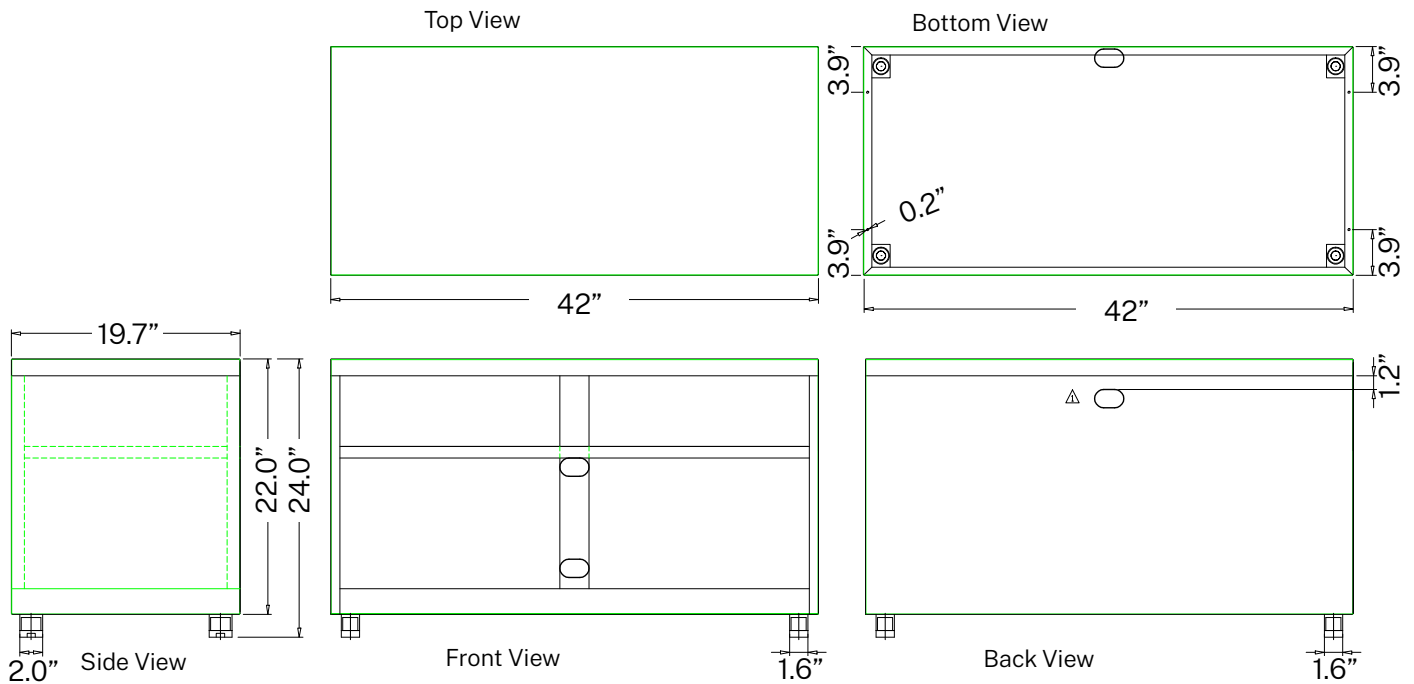

Top View

Bottom View

STORAGE SPECIFICATIONS

OPEN SHELF LOW STORAGE (42" W)

SKU: DS-SH-42-M

DESCRIPTION: OPEN SHELF LOW STORAGE (42"W)

FEATURES

- Three Step Steel Ball Bearing Suspension
- Powder Coating 60u~100u.
- Optional Seat Cushion sold separately (SKU: DS-SC42)

STORAGE SPECIFICATIONS

SLIDING DOOR LOW STORAGE (30"W)

SKU: DS-SD-30-M

DESCRIPTION: OPEN SHELF LOW STORAGE (30"W)

FEATURES

- Three Step Steel Ball Bearing Suspension
- Powder Coating 60u~100u.
- Optional Seat Cushion sold separately (SKU: DS-SC30)

Top View

Bottom View

19.7"

Side View

4.6"

Front View

Back View

STORAGE SPECIFICATIONS

Top View

Bottom View

19.7"

Side View

2.0"

Front View

1.6"

Back View