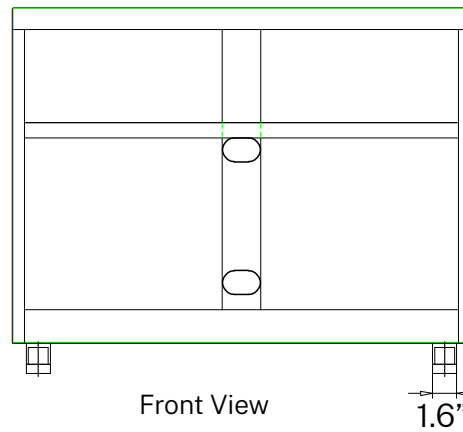

OPEN SHELF LOW STORAGE (30" W)

SKU: DS-SH-30-M

DESCRIPTION: OPEN SHELF LOW STORAGE (30"W)

FEATURES

- Three Step Steel Ball Bearing Suspension
- Powder Coating 60u~100u.
- Optional Seat Cushion sold separately (SKU: DS-SC30)

Top View

Bottom View

STORAGE SPECIFICATIONS

OPEN SHELF LOW STORAGE (36" W)

SKU: DS-SH-36-M

DESCRIPTION: OPEN SHELF LOW STORAGE (36"W)

FEATURES

- Three Step Steel Ball Bearing Suspension
- Powder Coating 60u~100u.
- Optional Seat Cushion sold separately (SKU: DS-SC36)

Top View

Bottom View

19.7"

Side View

4.6"

Front View

Back View

STORAGE SPECIFICATIONS

Top View

Bottom View

19.7"

Side View

2.0"

Front View

1.6"

Back View