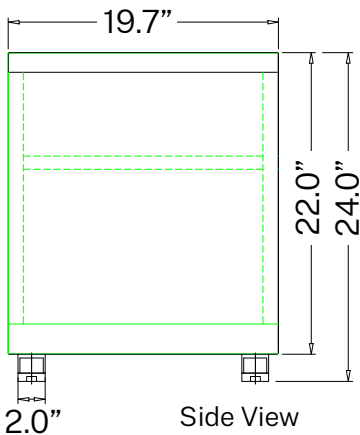

Top View

Bottom View

STORAGE SPECIFICATIONS

OPEN SHELF LOW STORAGE (36" W)

SKU: DS-SH-36-M

DESCRIPTION: OPEN SHELF LOW STORAGE (36"W)

FEATURES

- Three Step Steel Ball Bearing Suspension
- Powder Coating 60u~100u.
- Optional Seat Cushion sold separately (SKU: DS-SC36)

Top View

Bottom View

STORAGE SPECIFICATIONS

OPEN SHELF LOW STORAGE (42" W)

SKU: DS-SH-42-M

DESCRIPTION: OPEN SHELF LOW STORAGE (42"W)

FEATURES

- Three Step Steel Ball Bearing Suspension
- Powder Coating 60u~100u.
- Optional Seat Cushion sold separately (SKU: DS-SC42)

Top View

Bottom View

19.7"

Side View

4.6"

Front View

Back View

STORAGE SPECIFICATIONS

Top View

Bottom View

19.7"

Side View

2.0"

Front View

1.6"

Back View