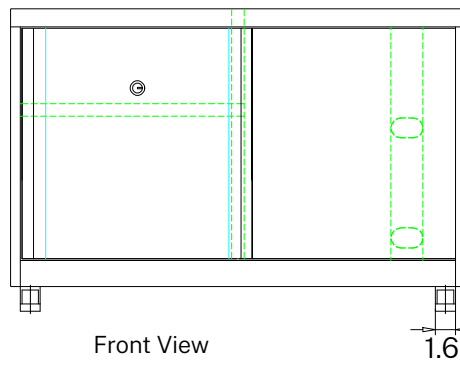

Top View

Bottom View

19.7"

Side View

4.6"

Front View

Back View

STORAGE SPECIFICATIONS

SLIDING DOOR LOW STORAGE (36"W)

SKU: DS-SD-36-M

DESCRIPTION: OPEN SHELF LOW STORAGE (36"W)

FEATURES

- Three Step Steel Ball Bearing Suspension
- Powder Coating 60u~100u.
- Optional Seat Cushion sold separately (SKU: DS-SC36)

Top View

Bottom View

19.7"

Side View

2.0"

Front View

1.6"

Back View

1.6"

STORAGE SPECIFICATIONS

SLIDING DOOR LOW STORAGE (42"W)

SKU: DS-SD-42-M

DESCRIPTION: OPEN SHELF LOW STORAGE (42"W)

FEATURES

- Three Step Steel Ball Bearing Suspension
- Powder Coating 60u~100u.
- Optional Seat Cushion sold separately (SKU: DS-SC42)