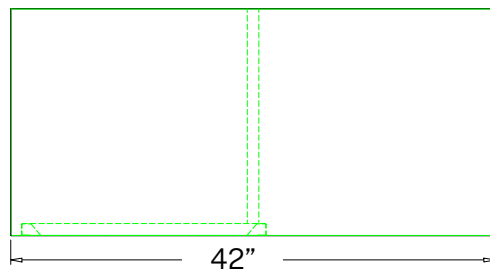

STORAGE SPECIFICATIONS

SLIDING DOOR LOW STORAGE (42"W)

SKU: DS-SD-42-M

DESCRIPTION: OPEN SHELF LOW STORAGE (42"W)

FEATURES

- Three Step Steel Ball Bearing Suspension
- Powder Coating 60u~100u.
- Optional Seat Cushion sold separately (SKU: DS-SC42)

Top View