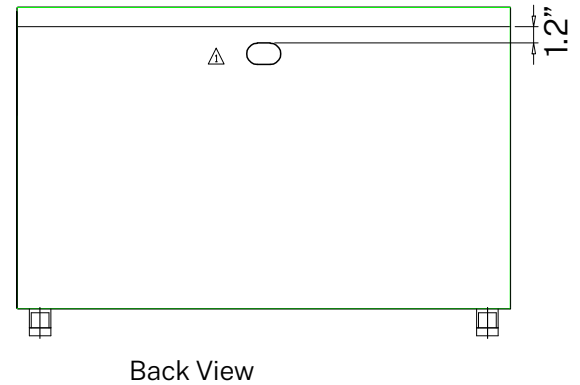

Top View

Bottom View

STORAGE SPECIFICATIONS

OPEN SHELF LOW STORAGE (36" W)

SKU: DS-SH-36-M

DESCRIPTION: OPEN SHELF LOW STORAGE (36"W)

FEATURES

- Three Step Steel Ball Bearing Suspension
- Powder Coating 60u~100u.
- Optional Seat Cushion sold separately (SKU: DS-SC36)

Top View

Bottom View

STORAGE SPECIFICATIONS

OPEN SHELF LOW STORAGE (42" W)

SKU: DS-SH-42-M

DESCRIPTION: OPEN SHELF LOW STORAGE (42"W)

FEATURES

- Three Step Steel Ball Bearing Suspension
- Powder Coating 60u~100u.
- Optional Seat Cushion sold separately (SKU: DS-SC42)

Top View

Bottom View

19.7"

Side View

4.6"

Front View

Back View

STORAGE SPECIFICATIONS

Top View

Bottom View

19.7"

Side View

2.0"

Front View

1.6"

Back View