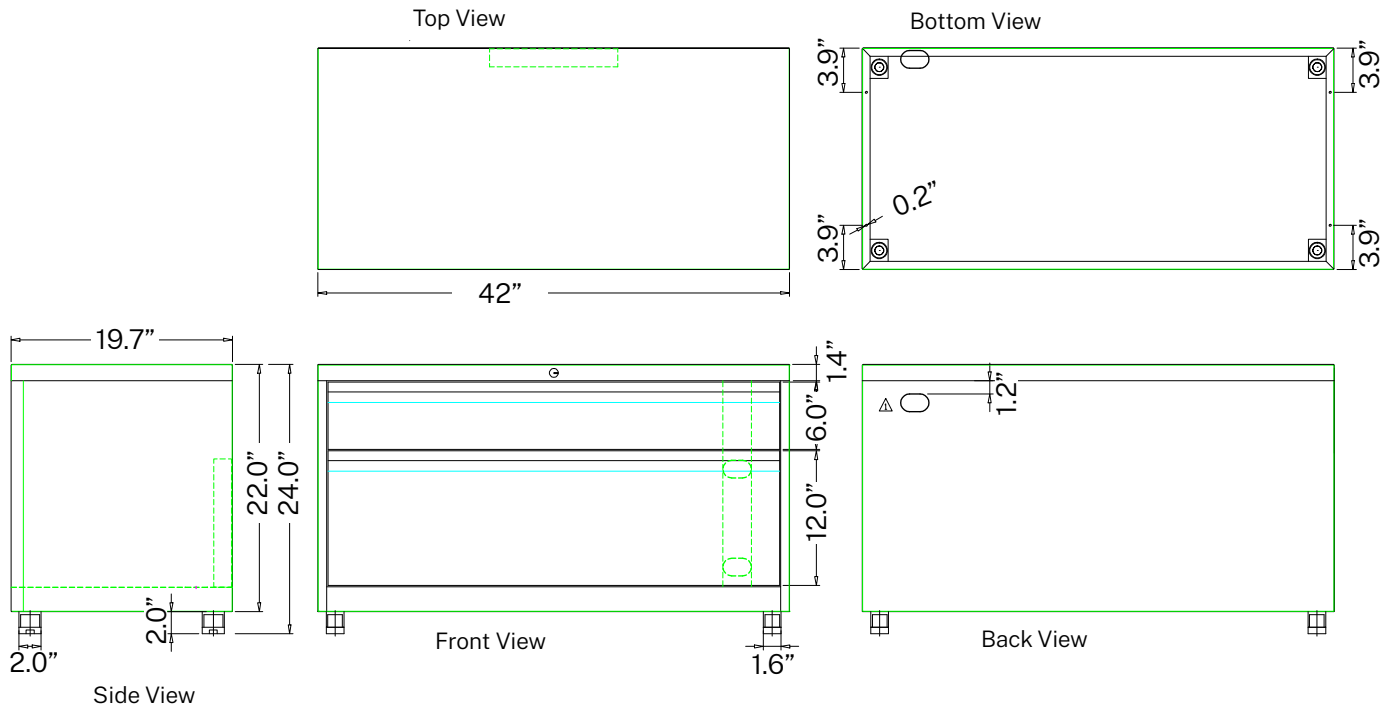

STORAGE SPECIFICATIONS

2 DRAWER LOW STORAGE (42" W)

SKU: DS-2D-42-FP-M

DESCRIPTION: 2 DRAWER LOW STORAGE (42"W)

FEATURES

- Three Step Steel Ball Bearing Suspension
- Powder Coating 60u~100u.
- Optional Seat Cushion sold separately (SKU: DS-SC42)