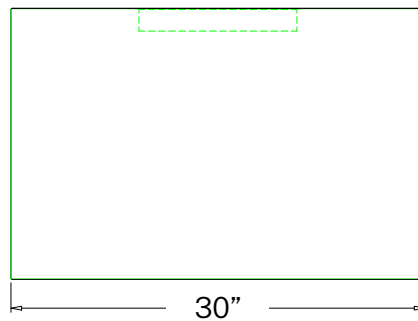

STORAGE SPECIFICATIONS

2 DRAWER LOW STORAGE (30" W)

SKU: DS-2D-30-FP-M

DESCRIPTION: 2 DRAWER LOW STORAGE (30"W)

FEATURES

- Three Step Steel Ball Bearing Suspension
- Powder Coating 60u~100u.
- Optional Seat Cushion sold separately (SKU: DS-SC30)

Top View

Bottom View

Side View

Front View

Back View

STORAGE SPECIFICATIONS

2 DRAWER LOW STORAGE (36" W)

SKU: DS-2D-36-FP-M

Top View

Bottom View

19.7"

Side View

4.6"

Front View

Back View

STORAGE SPECIFICATIONS

Top View

Bottom View

19.7"

Side View

2.0"

Front View

1.6"

Back View