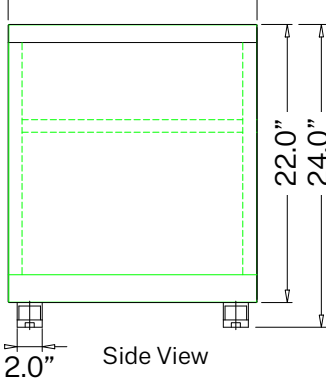

Top View

Bottom View

19.7"

Side View

4.6"

Front View

Back View

STORAGE SPECIFICATIONS

SLIDING DOOR LOW STORAGE (36"W)

SKU: DS-SD-36-M

DESCRIPTION: OPEN SHELF LOW STORAGE (36"W)

FEATURES

- Three Step Steel Ball Bearing Suspension
- Powder Coating 60u~100u.
- Optional Seat Cushion sold separately (SKU: DS-SC36)

Top View

Bottom View

19.7"

Side View

2.0"

Front View

1.6"

Back View