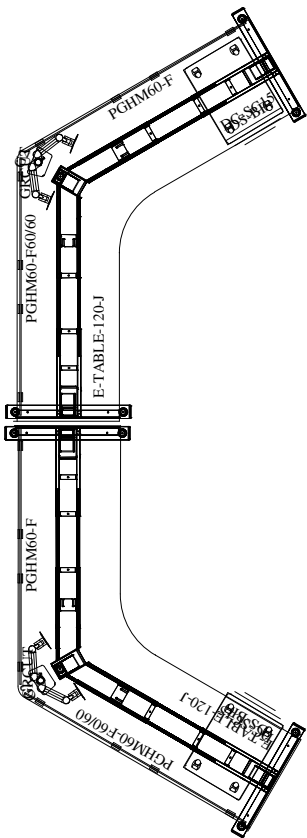

### STATION SPECIFICATIONS

- 3-Stage 120° Base Sit-Stand
- 4-Pack
- 60x60x24 top
- Fabric work surface mounted screen
- Keyboard tray
- Dual monitor arm
- BF-FP mobile storage pedestal

### FINISHES

FABRIC Maymont

SURFACE & EDGE  
McKinley White

PAINT  
WF

2D PLAN LAYOUT

## SIT-STAND BASE TYPICAL