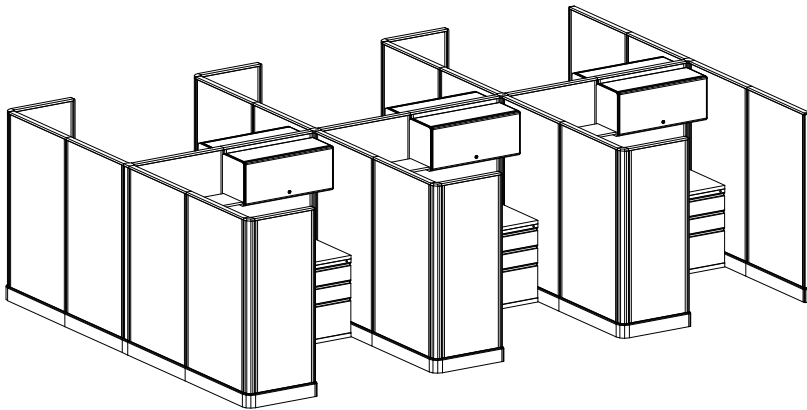

3D RENDERING