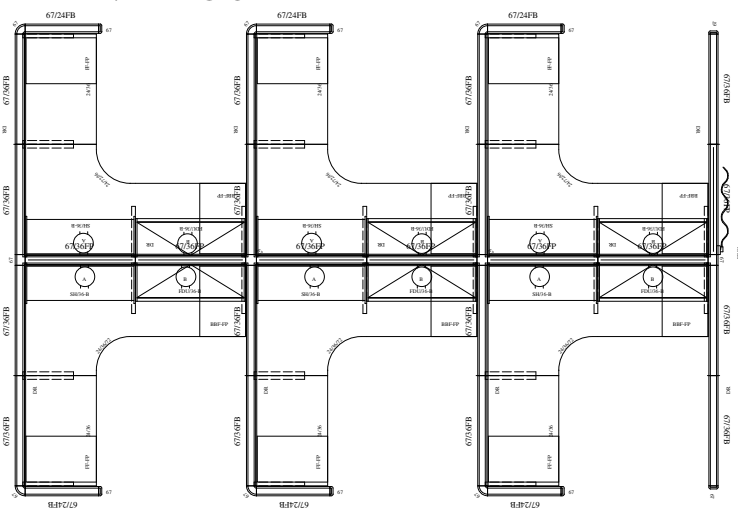

6X6 67H 6-PACK

OPS2 PANEL SYSTEM TYPICAL

STATION SPECIFICATIONS

- OPS2 Panel System
- Monolithic panels
- 6' x 6' - 6-Pack
- 67" panel height
- Base feed power
- 2 power REC/station
- Power down the spine
- Overhead open shelf unit
- Overhead flipper door unit
- FF-FP storage pedestal
- BBF-FP storage pedestal

\$8,610.00 PRICE PER STATION

Typical pricing is for reference only.
Pricing must be confirmed via official
Price Book or Customer Service.

3D PLAN LAYOUT

2D PLAN LAYOUT

6X6 67H 6-PACK

OPS2 PANEL SYSTEM TYPICAL

PRICING

Part Number	Part Description	Qty	List	Ext List
2WY67A2	67" - 2 WAY CONNECTOR	6	\$185.00	\$1,110.00
3WY67A2	67" - 3 WAY CONNECTOR	2	\$319.00	\$638.00
4WY67A2	67" - 4 WAY CONNECTOR	2	\$405.00	\$810.00
BBF-FP	BOX/BOX/FILE PEDESTAL FULL PULL 23"D W/O TOP	6	\$829.00	\$4,974.00
EC67A2	67" END CAP	8	\$79.00	\$632.00
ECCWS362472L	36 X 24 X 72 CURVILINEAR CORNER SURFACE - LFT EXT	3	\$999.00	\$2,997.00
ECCWS362472R	36 X 24 X 72 CURVILINEAR CORNER SURFACE - RT EXT	3	\$999.00	\$2,997.00
F6724	67 X 24 FABRIC PANEL - W/BASE	6	\$635.00	\$3,810.00
F6736	67 X 36 FABRIC PANEL - W/BASE	15	\$815.00	\$12,225.00
F6736P	67 X 36 FABRIC PANEL - POWERED	7	\$1,135.00	\$7,945.00
FDU3612B	36 X 12 FLIPPER DOOR UNIT- B STYLE	6	\$579.00	\$3,474.00
FF-FP	FILE/FILE PEDESTAL FULL PULL 23"D W/OUT TOP	6	\$829.00	\$4,974.00
PEK4 (L OR R)	4 CIR. BASE POWER ENTRY KIT	1	\$545.00	\$545.00
PTP62	62" PANEL TO PANEL CONNECTOR	11	\$31.00	\$341.00
REC/A	A CIRCUIT DUPLEX RECEPTACLES	6	\$47.00	\$282.00
REC/B	B CIRCUIT DUPLEX RECEPTACLES	6	\$47.00	\$282.00
SH3612B	36 X 12 SHELF - B STYLE	6	\$225.00	\$1,350.00
WS2436	24 X 36 WORK SURFACE	6	\$379.00	\$2,274.00