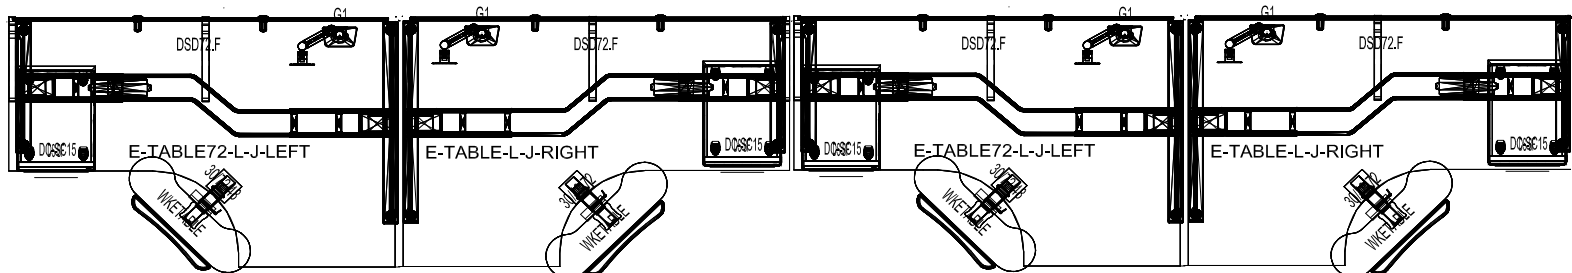

### STATION SPECIFICATIONS

- 3-Stage Extended L Base Sit-Stand
- 4-Pack
- 48x30x72 top
- Fabric covered Desk Screen Divider screen
- Keyboard tray
- Single monitor arm
- BF-FP mobile storage pedestal
- Storage seat cushion

2D PLAN LAYOUT