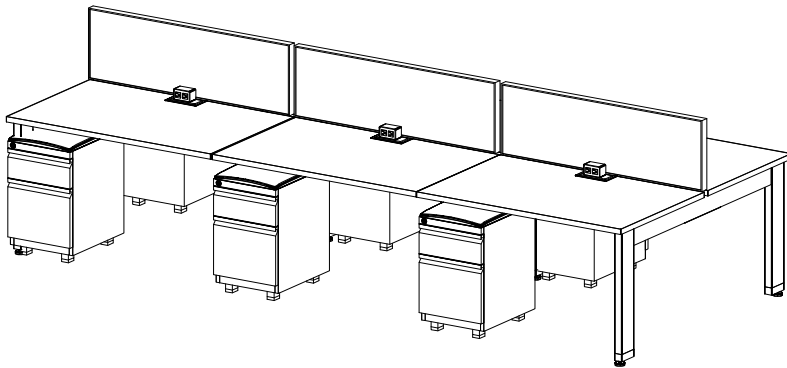

30X48 BENCHING - 6 PACK

XPAND SYSTEM TYPICAL

STATION SPECIFICATIONS

- XPand System
- Reach Benching
- 30"x48" - 6-Pack
- Fabric screen along spine
- Desk mounted duplex
- Rectangular cast aluminum legs
- BF-FP mobile pedestal

30X48 BENCHING - 6 PACK

XPAND SYSTEM TYPICAL

PRICING

Part Number	Part Description	Qty	List	Ext List
DS-BF-FP-M	Low Metal Mobile Box/File- Full Pull	6	\$1,089.00	\$6,534.00
DS-SC15	14.6"W Seat Cushion for Desking B/F Pedestal	6	\$165.00	\$990.00
XP-1448-TR-A	15" X 48" FABRIC SCREEN ASSEMBLY ROUNDED EDGES	3	\$869.00	\$2,607.00
XP-CM-24	FLOOR ENTRY WIRE MANAGEMENT- BENCHING	1	\$199.00	\$199.00
XP-CTA-30	CABLE TRAY 30" W/CLIPS	3	\$135.00	\$405.00
XP-DUPLEX-I-T	DUPLEX / CABLE TRAY MOUNT	3	\$255.00	\$765.00
XP-DUPLEX-II-T	DUPLEX / CABLE TRAY MOUNT	3	\$255.00	\$765.00
XP-ELA60	CAST ALUM END LEG ASSEMBLY DOUBLE 60"W	2	\$955.00	\$1,910.00
XP-ML-A	CAST ALUM MID LEG ASSEMBLY - DOUBLE	2	\$629.00	\$1,258.00
XP-PB-A	POWER BLOCK	3	\$91.00	\$273.00
XP-PE-8-WIRE	BASE ELECTRICAL POWER ENTRY FOUR CIRCUIT	1	\$519.00	\$519.00
XP-PWR48-A	8 WIRE POWER LINE JUMPER 48"	2	\$399.00	\$798.00
XP-SB-SET-3048	STRETCHER BAR SET 30"D X 48"W	3	\$945.00	\$2,835.00
XP-T3048	30" x 48" XPAND RECTANGULAR TOP - NO GROMMET	6	\$519.00	\$3,114.00