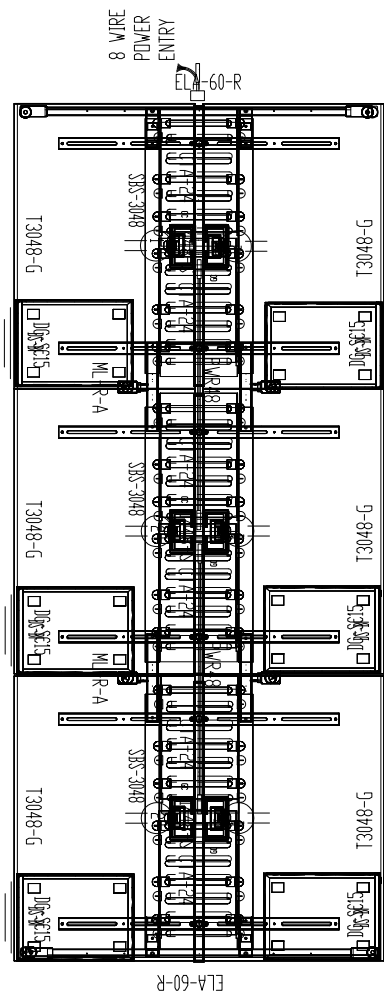

30X48 BENCHING - 6 PACK

XPAND SYSTEM TYPICAL

STATION SPECIFICATIONS

- XPand System
- Reach Benching
- 30"x48" - 6-Pack
- Fabric screen along spine
- Desk mounted duplex
- Rectangular cast aluminum legs
- BF-FP mobile pedestal

3D LAYOUT

2D PLAN LAYOUT

PRICING

See next page for full BOM.

\$22,972.⁰⁰ LIST TOTAL

\$3,828.⁶⁷ PRICE PER STATION

Typical pricing is for reference only.
Pricing must be confirmed via official
Price Book or Customer Service.

30X48 BENCHING - 6 PACK

XPAND SYSTEM TYPICAL

PRICING

Part Number	Part Description	Qty	List	Ext List
DS-BF-FP-M	Low Metal Mobile Box/File- Full Pull	6	\$1,089.00	\$6,534.00
DS-SC15	14.6"W Seat Cushion for Desking B/F Pedestal	6	\$165.00	\$990.00
XP-1448-TR-A	15" X 48" FABRIC SCREEN ASSEMBLY ROUNDED EDGES	3	\$869.00	\$2,607.00
XP-CM-24	FLOOR ENTRY WIRE MANAGEMENT- BENCHING	1	\$199.00	\$199.00
XP-CTA-30	CABLE TRAY 30" W/CLIPS	3	\$135.00	\$405.00
XP-DUPLEX-I-T	DUPLEX / CABLE TRAY MOUNT	3	\$255.00	\$765.00
XP-DUPLEX-II-T	DUPLEX / CABLE TRAY MOUNT	3	\$255.00	\$765.00
XP-ELA60	CAST ALUM END LEG ASSEMBLY DOUBLE 60"W	2	\$955.00	\$1,910.00
XP-ML-A	CAST ALUM MID LEG ASSEMBLY - DOUBLE	2	\$629.00	\$1,258.00
XP-PB-A	POWER BLOCK	3	\$91.00	\$273.00
XP-PE-8-WIRE	BASE ELECTRICAL POWER ENTRY FOUR CIRCUIT	1	\$519.00	\$519.00
XP-PWR48-A	8 WIRE POWER LINE JUMPER 48"	2	\$399.00	\$798.00
XP-SB-SET-3048	STRETCHER BAR SET 30"D X 48"W	3	\$945.00	\$2,835.00
XP-T3048	30" x 48" XPAND RECTANGULAR TOP - NO GROMMET	6	\$519.00	\$3,114.00